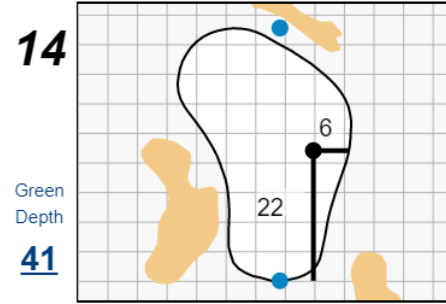

Match Play Singles - Sunday, June 12th, 2022

42nd Curtis Cup Match

Merion Golf Club

Each side of a complete square on the green represents 5 yards. / Blue dots represent green front and back.