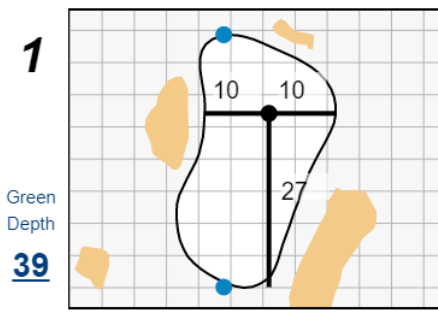

Match Play Singles - Sunday, June 12th, 2022

42nd Curtis Cup Match

Merion Golf Club

Each side of a complete square on the green represents 5 yards. / Blue dots represent green front and back.