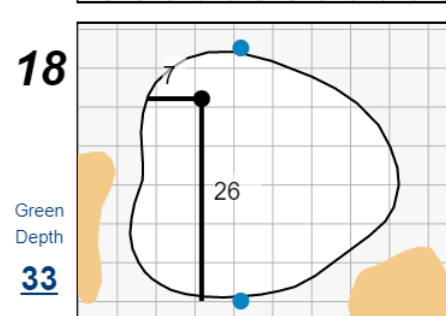

Match Play Singles - Sunday, June 12th, 2022

42nd Curtis Cup Match

Merion Golf Club

Each side of a complete square on the green represents 5 yards. / Blue dots represent green front and back.