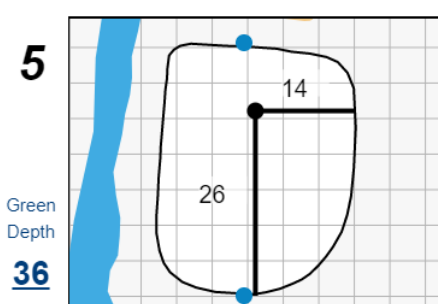

Match Play Singles - Sunday, June 12th, 2022

42nd Curtis Cup Match

Merion Golf Club

Each side of a complete square on the green represents 5 yards. / Blue dots represent green front and back.