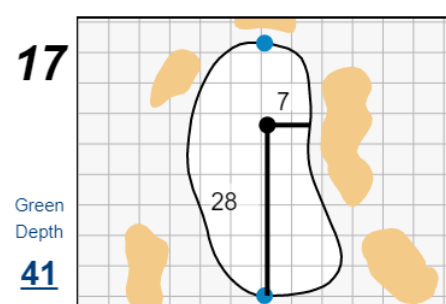

Match Play Singles - Sunday, June 12th, 2022

42nd Curtis Cup Match

Merion Golf Club

Each side of a complete square on the green represents 5 yards. / Blue dots represent green front and back.