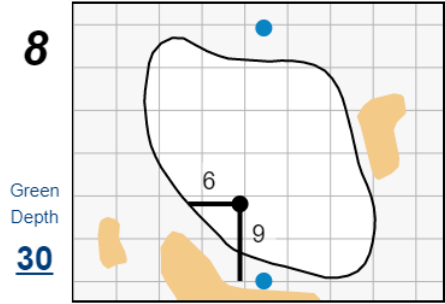

Match Play Singles - Sunday, June 12th, 2022

42nd Curtis Cup Match

Merion Golf Club

Each side of a complete square on the green represents 5 yards. / Blue dots represent green front and back.