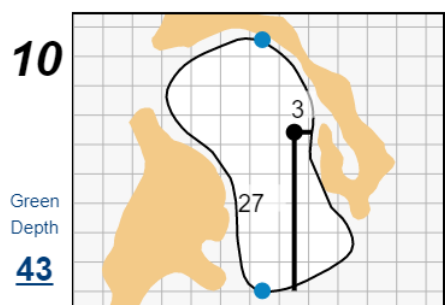

Match Play Singles - Sunday, June 12th, 2022

42nd Curtis Cup Match

Merion Golf Club

Each side of a complete square on the green represents 5 yards. / Blue dots represent green front and back.