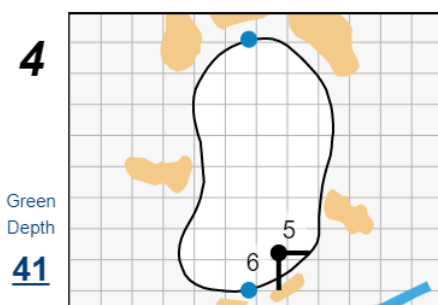

Match Play Singles - Sunday, June 12th, 2022

42nd Curtis Cup Match

Merion Golf Club

Each side of a complete square on the green represents 5 yards. / Blue dots represent green front and back.