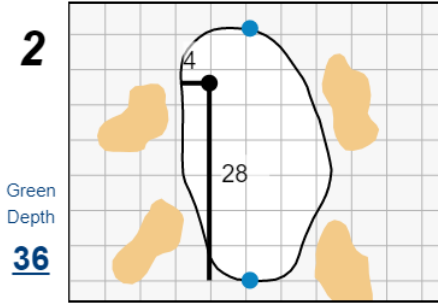

Match Play Singles - Sunday, June 12th, 2022

42nd Curtis Cup Match

Merion Golf Club

Each side of a complete square on the green represents 5 yards. / Blue dots represent green front and back.