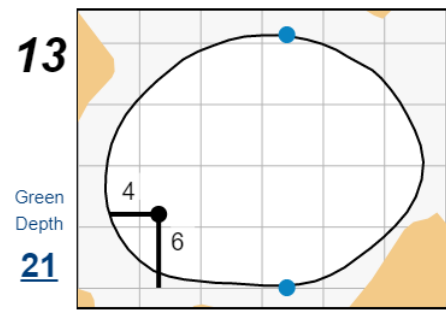

Match Play Singles - Sunday, June 12th, 2022

42nd Curtis Cup Match

Merion Golf Club

Each side of a complete square on the green represents 5 yards. / Blue dots represent green front and back.