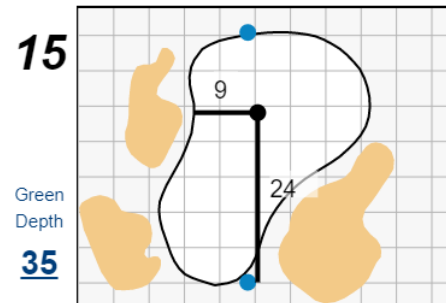

Match Play Singles - Sunday, June 12th, 2022

42nd Curtis Cup Match

Merion Golf Club

Each side of a complete square on the green represents 5 yards. / Blue dots represent green front and back.