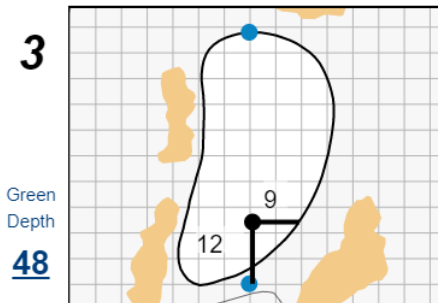

Match Play Singles - Sunday, June 12th, 2022

42nd Curtis Cup Match

Merion Golf Club

Each side of a complete square on the green represents 5 yards. / Blue dots represent green front and back.