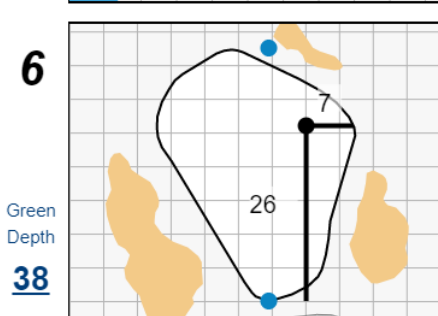

Match Play Singles - Sunday, June 12th, 2022

42nd Curtis Cup Match

Merion Golf Club

Each side of a complete square on the green represents 5 yards. / Blue dots represent green front and back.