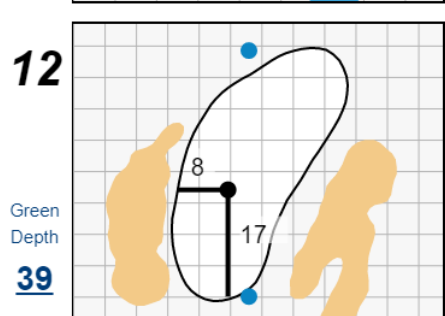

Match Play Singles - Sunday, June 12th, 2022

42nd Curtis Cup Match

Merion Golf Club

Each side of a complete square on the green represents 5 yards. / Blue dots represent green front and back.