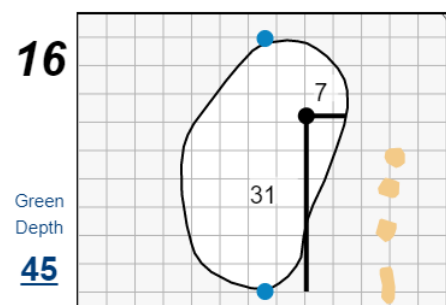

Match Play Singles - Sunday, June 12th, 2022

42nd Curtis Cup Match

Merion Golf Club

Each side of a complete square on the green represents 5 yards. / Blue dots represent green front and back.