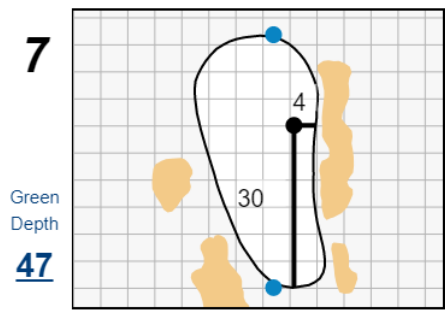

Match Play Singles - Sunday, June 12th, 2022

42nd Curtis Cup Match

Merion Golf Club

Each side of a complete square on the green represents 5 yards. / Blue dots represent green front and back.