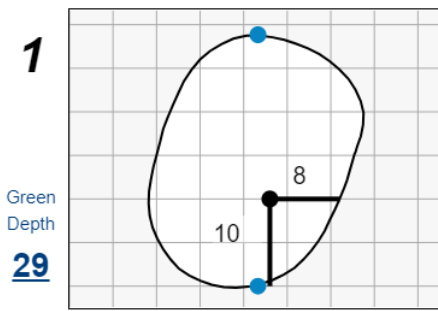

Stroke Play Round 2 - Tuesday, August 8th, 2023

123rd U.S. Women's Amateur

Bel-Air Country Club

Each side of a complete square on the green represents 5 yards. / Blue dots represent green front and back.