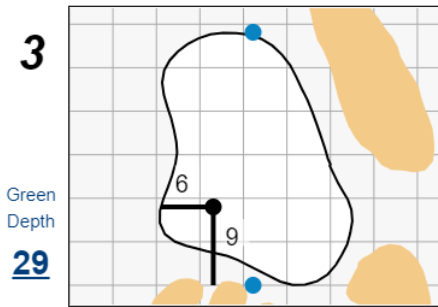

Stroke Play Round 2 - Tuesday, August 8th, 2023

123rd U.S. Women's Amateur

Bel-Air Country Club

Each side of a complete square on the green represents 5 yards. / Blue dots represent green front and back.