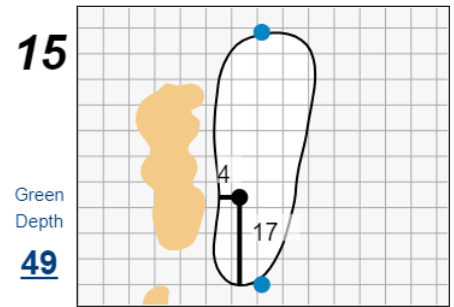

Stroke Play Round 2 - Tuesday, August 8th, 2023

123rd U.S. Women's Amateur

Bel-Air Country Club

Each side of a complete square on the green represents 5 yards. / Blue dots represent green front and back.