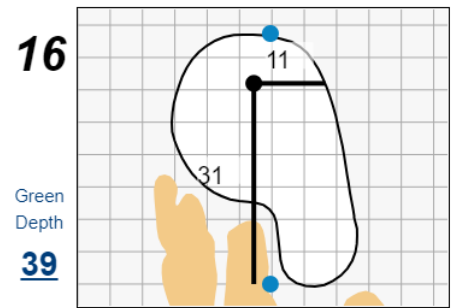

Stroke Play Round 2 - Tuesday, August 8th, 2023

123rd U.S. Women's Amateur

Bel-Air Country Club

Each side of a complete square on the green represents 5 yards. / Blue dots represent green front and back.