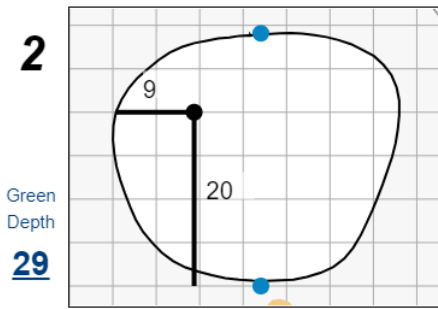

Stroke Play Round 2 - Tuesday, August 8th, 2023

123rd U.S. Women's Amateur

Bel-Air Country Club

Each side of a complete square on the green represents 5 yards. / Blue dots represent green front and back.