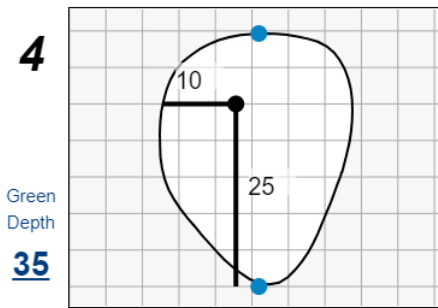

Stroke Play Round 2 - Tuesday, August 8th, 2023

123rd U.S. Women's Amateur

Bel-Air Country Club

Each side of a complete square on the green represents 5 yards. / Blue dots represent green front and back.