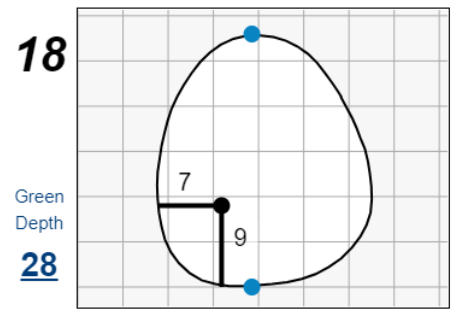

Stroke Play Round 2 - Tuesday, August 8th, 2023

123rd U.S. Women's Amateur

Bel-Air Country Club

Each side of a complete square on the green represents 5 yards. / Blue dots represent green front and back.