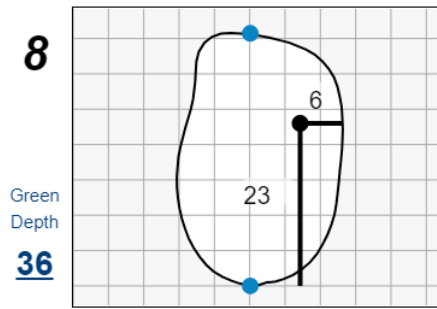

Stroke Play Round 2 - Tuesday, August 8th, 2023

123rd U.S. Women's Amateur

Bel-Air Country Club

Each side of a complete square on the green represents 5 yards. / Blue dots represent green front and back.