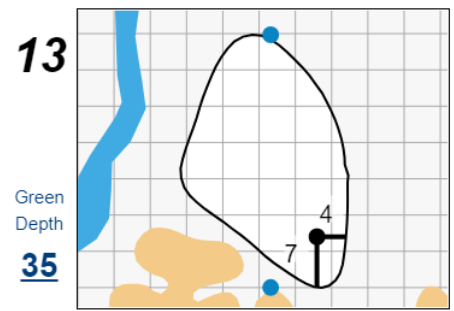

Stroke Play Round 2 - Tuesday, August 8th, 2023

123rd U.S. Women's Amateur

Bel-Air Country Club

Each side of a complete square on the green represents 5 yards. / Blue dots represent green front and back.