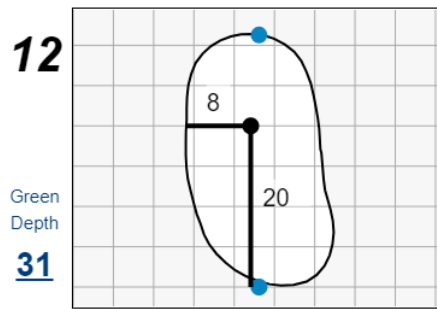

Stroke Play Round 2 - Tuesday, August 8th, 2023

123rd U.S. Women's Amateur

Bel-Air Country Club

Each side of a complete square on the green represents 5 yards. / Blue dots represent green front and back.