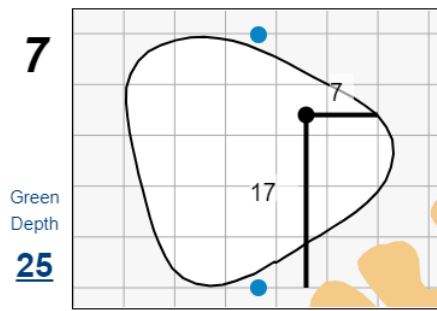

Stroke Play Round 2 - Tuesday, August 8th, 2023

123rd U.S. Women's Amateur

Bel-Air Country Club

Each side of a complete square on the green represents 5 yards. / Blue dots represent green front and back.