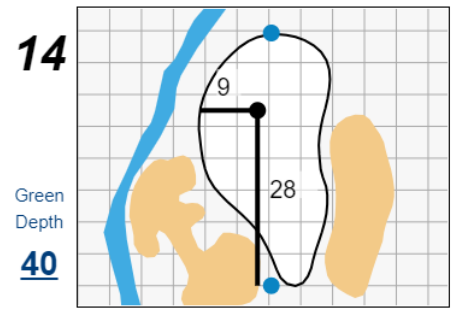

Stroke Play Round 2 - Tuesday, August 8th, 2023

123rd U.S. Women's Amateur

Bel-Air Country Club

Each side of a complete square on the green represents 5 yards. / Blue dots represent green front and back.