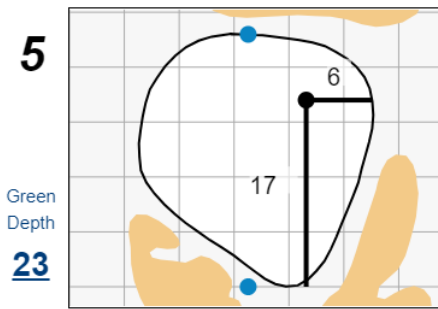

Stroke Play Round 2 - Tuesday, August 8th, 2023

123rd U.S. Women's Amateur

Bel-Air Country Club

Each side of a complete square on the green represents 5 yards. / Blue dots represent green front and back.