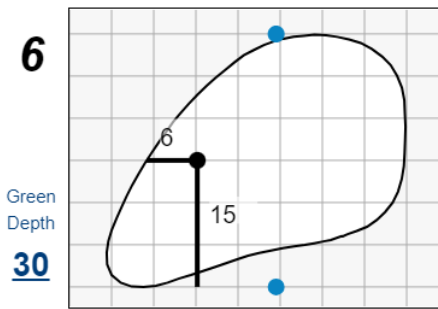

Stroke Play Round 2 - Tuesday, August 8th, 2023

123rd U.S. Women's Amateur

Bel-Air Country Club

Each side of a complete square on the green represents 5 yards. / Blue dots represent green front and back.