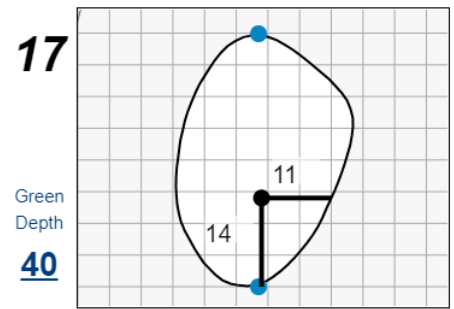

Stroke Play Round 2 - Tuesday, August 8th, 2023

123rd U.S. Women's Amateur

Bel-Air Country Club

Each side of a complete square on the green represents 5 yards. / Blue dots represent green front and back.