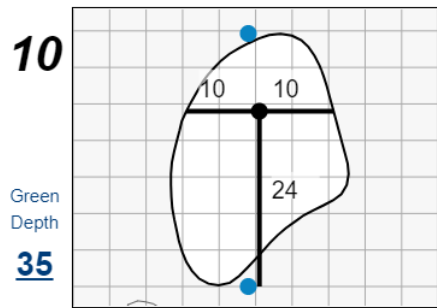

Stroke Play Round 2 - Tuesday, August 8th, 2023

123rd U.S. Women's Amateur

Bel-Air Country Club

Each side of a complete square on the green represents 5 yards. / Blue dots represent green front and back.