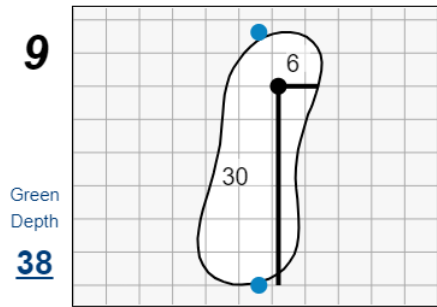

Stroke Play Round 2 - Tuesday, August 8th, 2023

123rd U.S. Women's Amateur

Bel-Air Country Club

Each side of a complete square on the green represents 5 yards. / Blue dots represent green front and back.