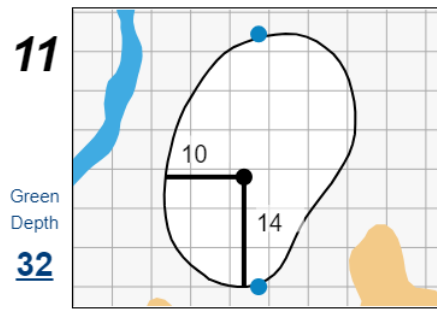

Stroke Play Round 2 - Tuesday, August 8th, 2023

123rd U.S. Women's Amateur

Bel-Air Country Club

Each side of a complete square on the green represents 5 yards. / Blue dots represent green front and back.