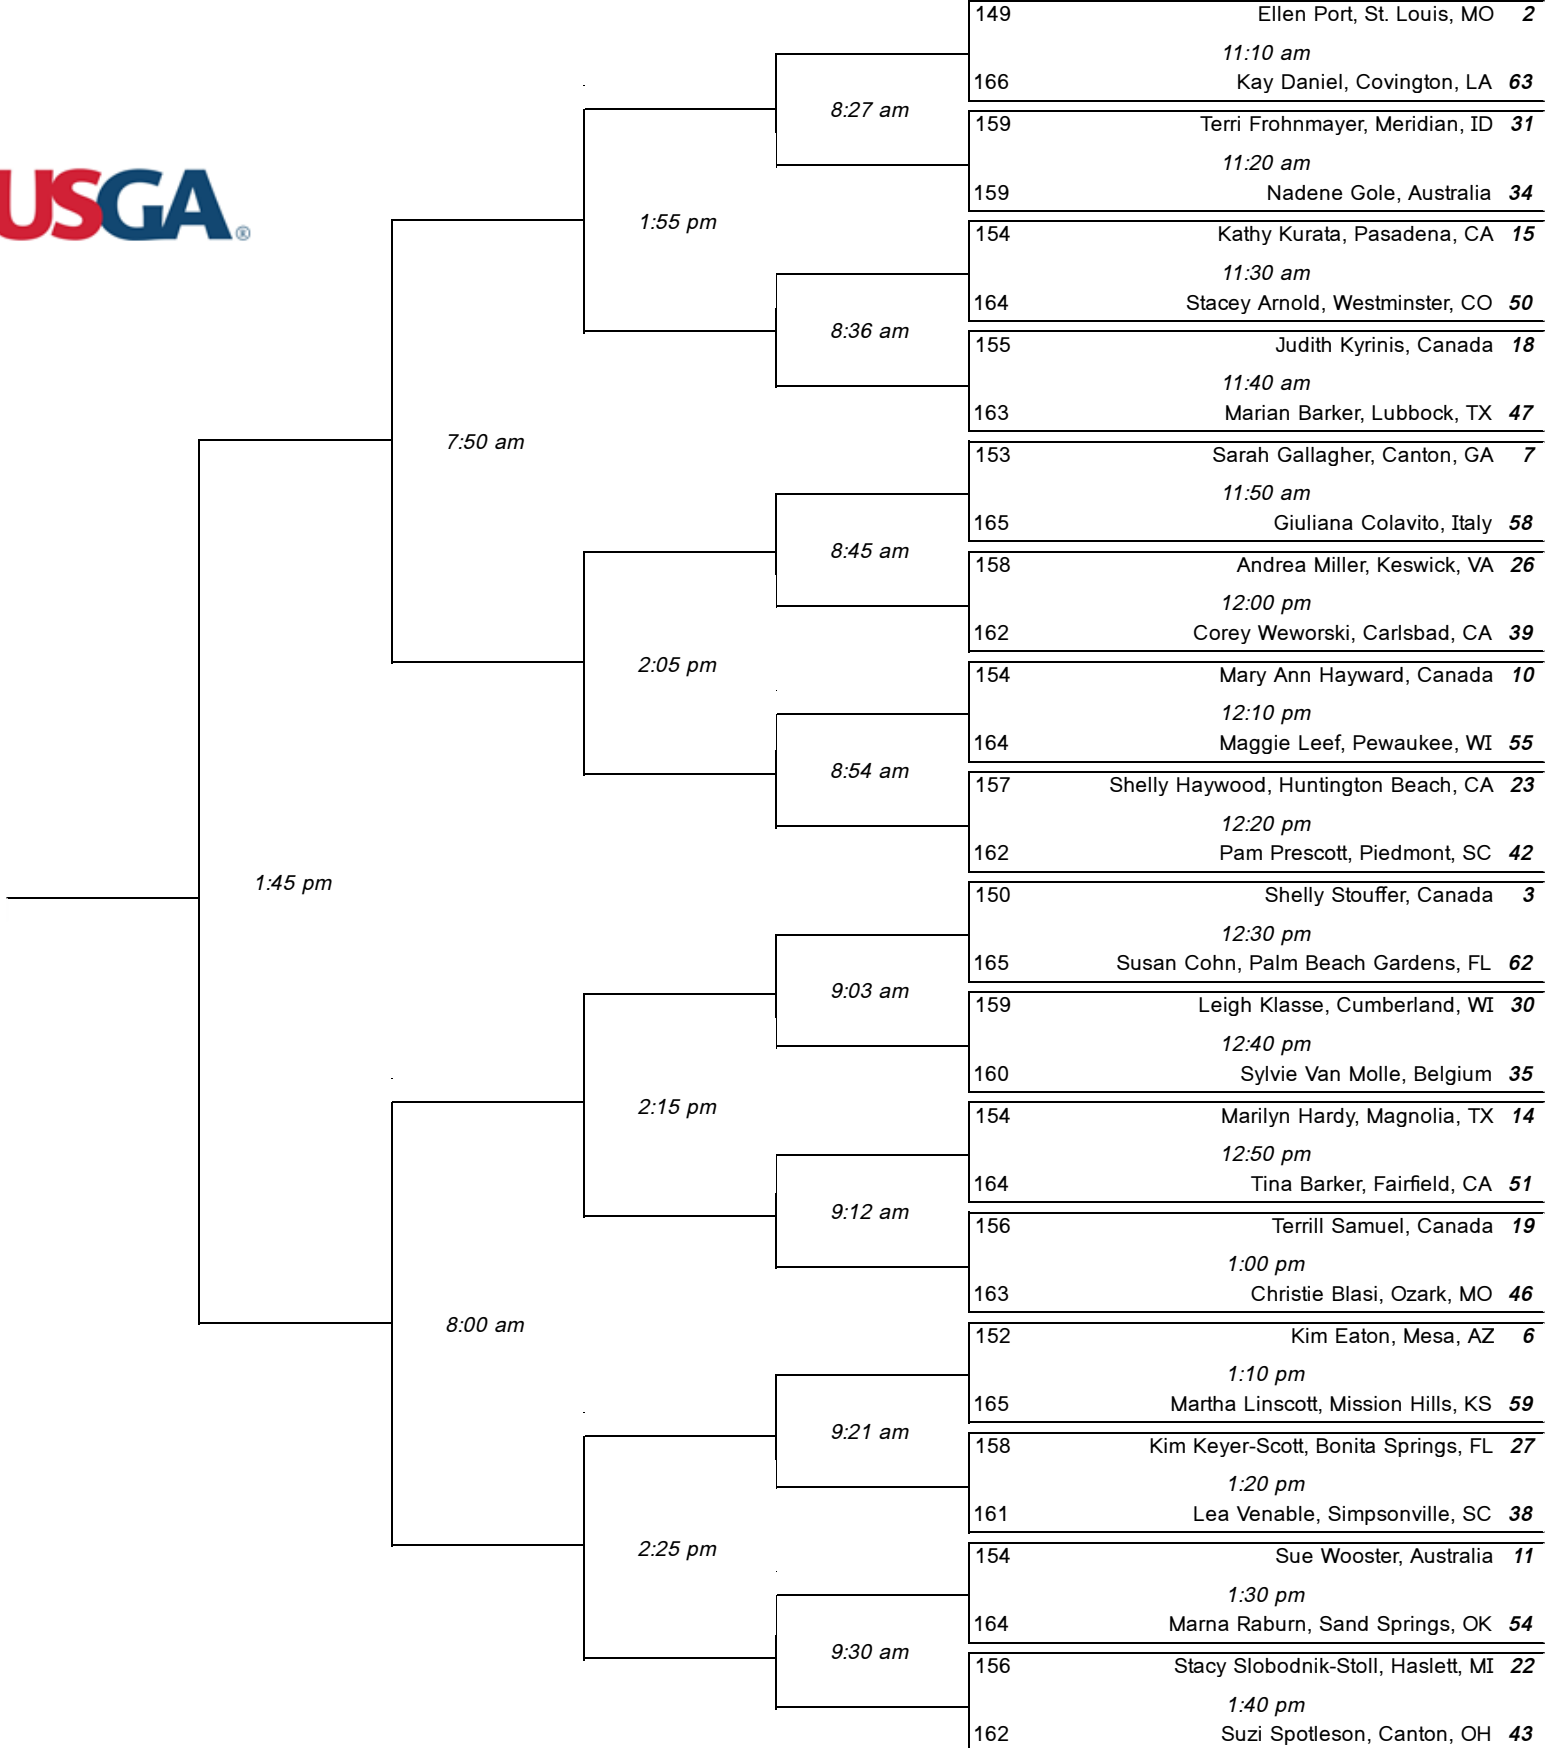

61ST U.S. SENIOR WOMEN'S AMATEUR CHAMPIONSHIP ®

Lower Half

Semifinal
Wed, Oct 4

Quarterfinal
Wed, Oct 4

Round of 16
Tue, Oct 3

Round of 32
Tue, Oct 3

Round of 64
Monday, October 2, 2023

Caddie Bib Assignments: 1st Player = Red, 2nd Player = White