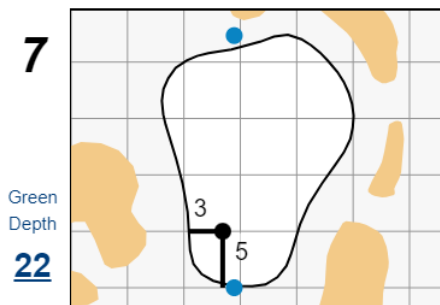

Round 3 - Saturday, July 8th, 2023

78th U.S. Women's Open

Pebble Beach Golf Links

Each side of a complete square on the green represents 5 yards. / Blue dots represent green front and back.