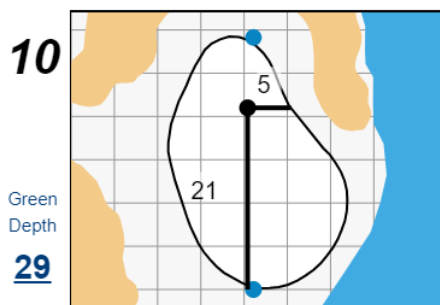

Round 3 - Saturday, July 8th, 2023

78th U.S. Women's Open

Pebble Beach Golf Links

Each side of a complete square on the green represents 5 yards. / Blue dots represent green front and back.