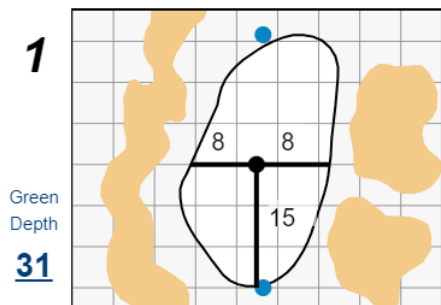

Round 3 - Saturday, July 8th, 2023

78th U.S. Women's Open

Pebble Beach Golf Links

Each side of a complete square on the green represents 5 yards. / Blue dots represent green front and back.