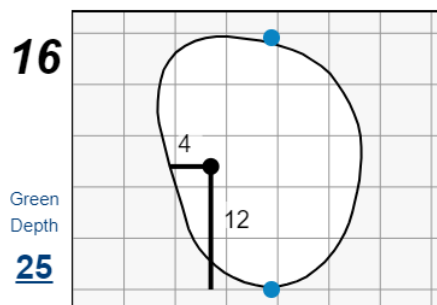

Round 3 - Saturday, July 8th, 2023

78th U.S. Women's Open

Pebble Beach Golf Links

Each side of a complete square on the green represents 5 yards. / Blue dots represent green front and back.