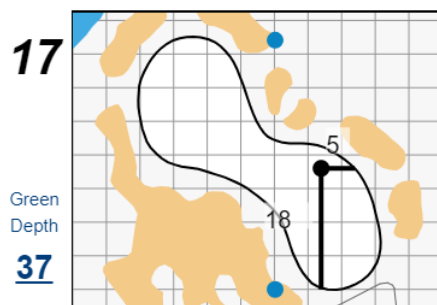

# Round 3 - Saturday, July 8th, 2023

## Pebble Beach Golf Links

Each side of a complete square on the green represents 5 yards. / Blue dots represent green front and back.