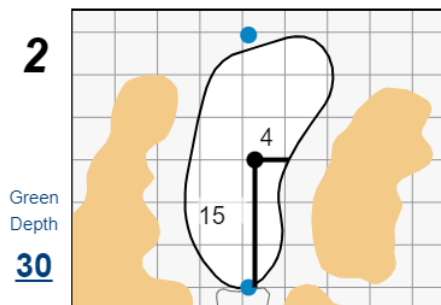

Round 3 - Saturday, July 8th, 2023

78th U.S. Women's Open

Pebble Beach Golf Links

Each side of a complete square on the green represents 5 yards. / Blue dots represent green front and back.