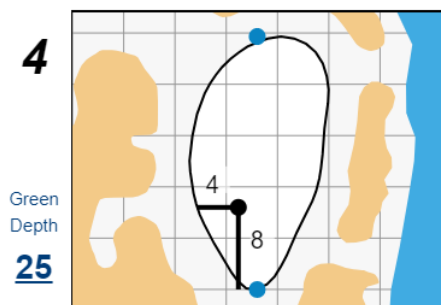

Round 3 - Saturday, July 8th, 2023

78th U.S. Women's Open

Pebble Beach Golf Links

Each side of a complete square on the green represents 5 yards. / Blue dots represent green front and back.