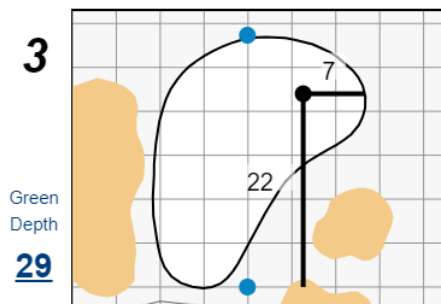

Round 3 - Saturday, July 8th, 2023

78th U.S. Women's Open

Pebble Beach Golf Links

Each side of a complete square on the green represents 5 yards. / Blue dots represent green front and back.