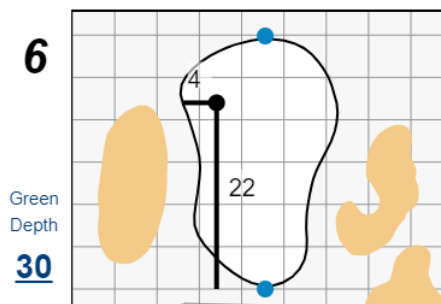

Round 3 - Saturday, July 8th, 2023

78th U.S. Women's Open

Pebble Beach Golf Links

Each side of a complete square on the green represents 5 yards. / Blue dots represent green front and back.