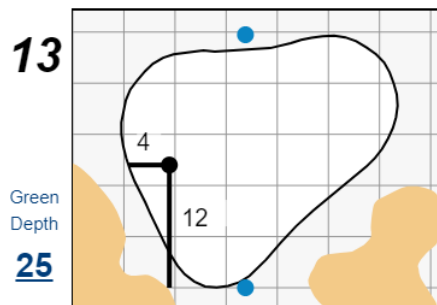

## 78th U.S. Women's Open

## Pebble Beach Golf Links

Each side of a complete square on the green represents 5 yards. / Blue dots represent green front and back.