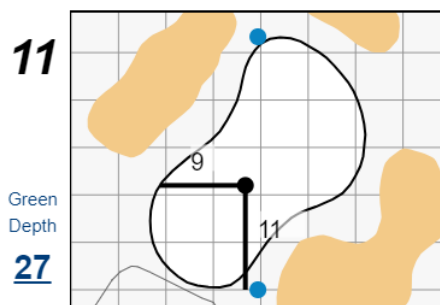

Round 3 - Saturday, July 8th, 2023

78th U.S. Women's Open

Pebble Beach Golf Links

Each side of a complete square on the green represents 5 yards. / Blue dots represent green front and back.