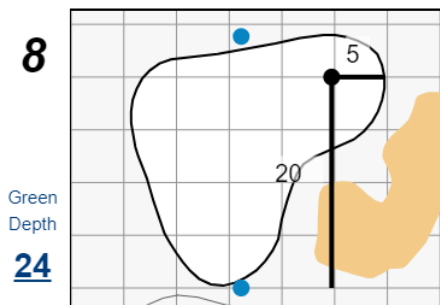

Round 3 - Saturday, July 8th, 2023

78th U.S. Women's Open

Pebble Beach Golf Links

Each side of a complete square on the green represents 5 yards. / Blue dots represent green front and back.