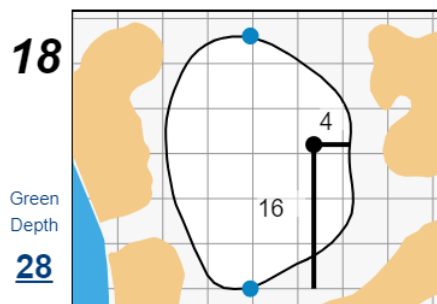

## 78th U.S. Women's Open

## Pebble Beach Golf Links

Each side of a complete square on the green represents 5 yards. / Blue dots represent green front and back.