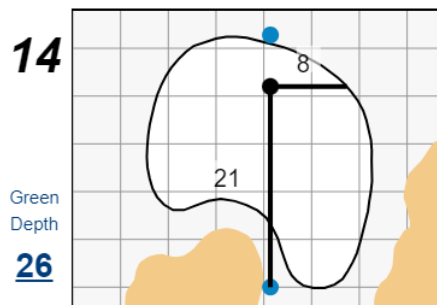

Round 3 - Saturday, July 8th, 2023

78th U.S. Women's Open

Pebble Beach Golf Links

Each side of a complete square on the green represents 5 yards. / Blue dots represent green front and back.