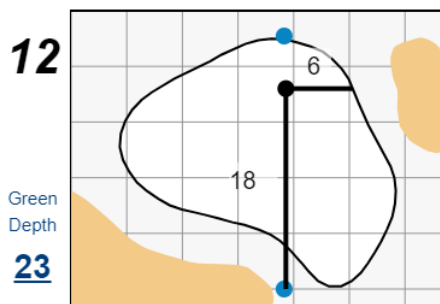

Round 3 - Saturday, July 8th, 2023

78th U.S. Women's Open

Pebble Beach Golf Links

Each side of a complete square on the green represents 5 yards. / Blue dots represent green front and back.