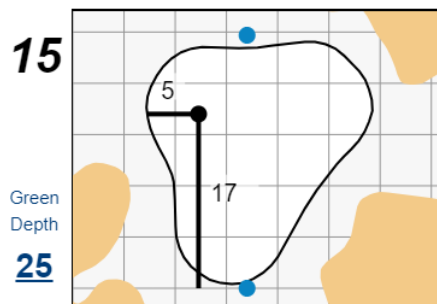

Round 3 - Saturday, July 8th, 2023

78th U.S. Women's Open

Pebble Beach Golf Links

Each side of a complete square on the green represents 5 yards. / Blue dots represent green front and back.