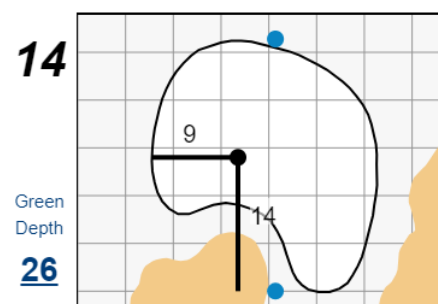

Round 2 - Friday, July 7th, 2023

78th U.S. Women's Open

Pebble Beach Golf Links

Each side of a complete square on the green represents 5 yards. / Blue dots represent green front and back.