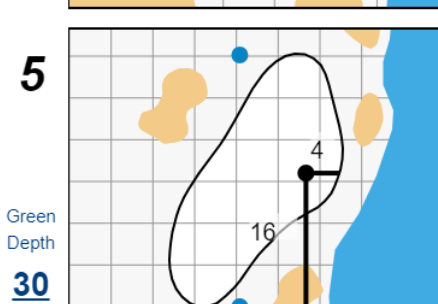

Round 2 - Friday, July 7th, 2023

78th U.S. Women's Open

Pebble Beach Golf Links

Each side of a complete square on the green represents 5 yards. / Blue dots represent green front and back.