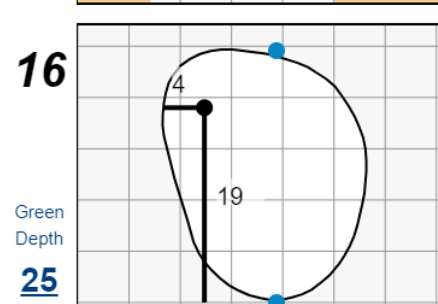

Round 2 - Friday, July 7th, 2023

78th U.S. Women's Open

Pebble Beach Golf Links

Each side of a complete square on the green represents 5 yards. / Blue dots represent green front and back.