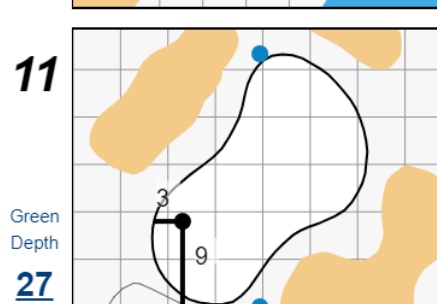

Round 2 - Friday, July 7th, 2023

78th U.S. Women's Open

Pebble Beach Golf Links

Each side of a complete square on the green represents 5 yards. / Blue dots represent green front and back.