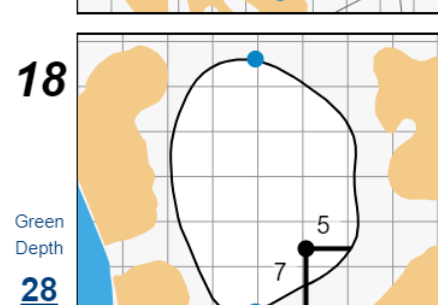

Round 2 - Friday, July 7th, 2023

78th U.S. Women's Open

Pebble Beach Golf Links

Each side of a complete square on the green represents 5 yards. / Blue dots represent green front and back.