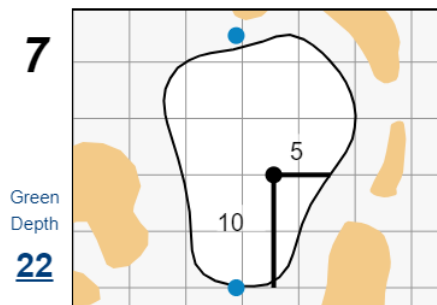

Round 2 - Friday, July 7th, 2023

78th U.S. Women's Open

Pebble Beach Golf Links

Each side of a complete square on the green represents 5 yards. / Blue dots represent green front and back.