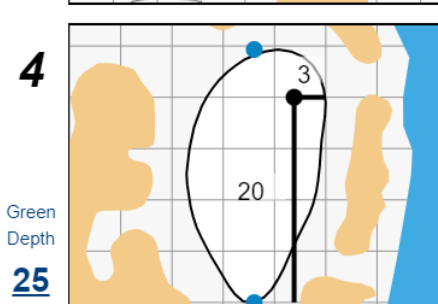

Round 2 - Friday, July 7th, 2023

78th U.S. Women's Open

Pebble Beach Golf Links

Each side of a complete square on the green represents 5 yards. / Blue dots represent green front and back.