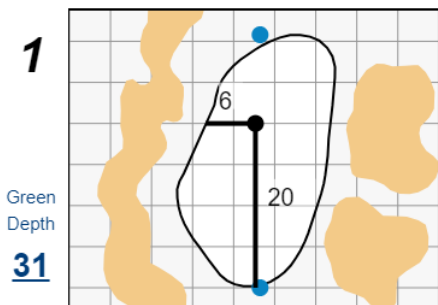

Round 2 - Friday, July 7th, 2023

78th U.S. Women's Open

Pebble Beach Golf Links

Each side of a complete square on the green represents 5 yards. / Blue dots represent green front and back.