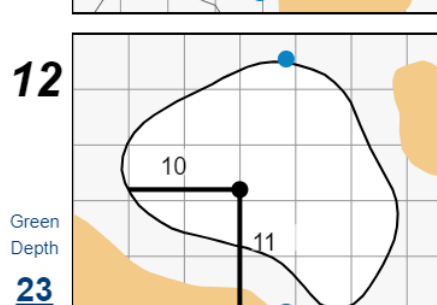

Round 2 - Friday, July 7th, 2023

78th U.S. Women's Open

Pebble Beach Golf Links

Each side of a complete square on the green represents 5 yards. / Blue dots represent green front and back.