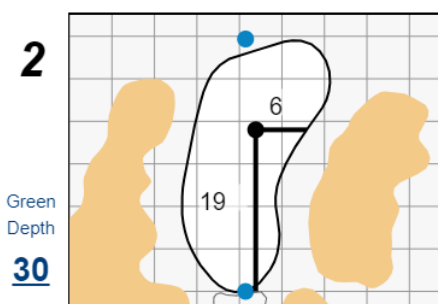

Round 2 - Friday, July 7th, 2023

78th U.S. Women's Open

Pebble Beach Golf Links

Each side of a complete square on the green represents 5 yards. / Blue dots represent green front and back.