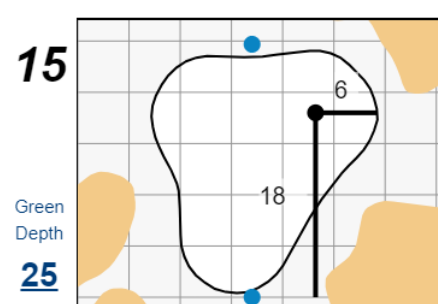

Round 2 - Friday, July 7th, 2023

78th U.S. Women's Open

Pebble Beach Golf Links

Each side of a complete square on the green represents 5 yards. / Blue dots represent green front and back.