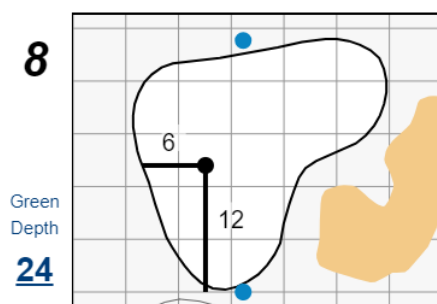

Round 2 - Friday, July 7th, 2023

78th U.S. Women's Open

Pebble Beach Golf Links

Each side of a complete square on the green represents 5 yards. / Blue dots represent green front and back.