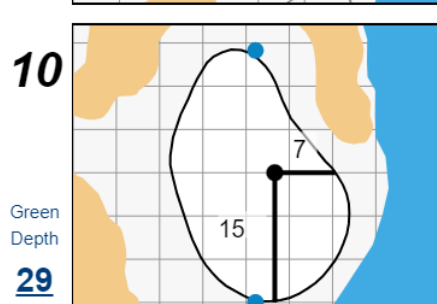

Round 2 - Friday, July 7th, 2023

78th U.S. Women's Open

Pebble Beach Golf Links

Each side of a complete square on the green represents 5 yards. / Blue dots represent green front and back.