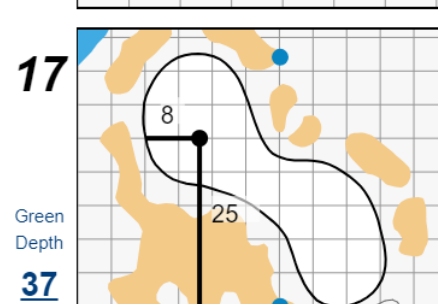

Round 2 - Friday, July 7th, 2023

78th U.S. Women's Open

Pebble Beach Golf Links

Each side of a complete square on the green represents 5 yards. / Blue dots represent green front and back.