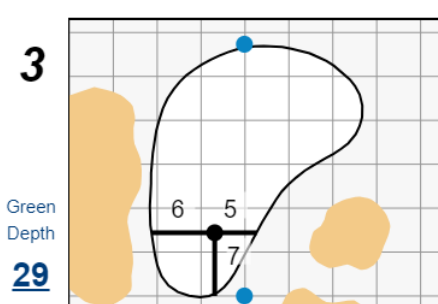

Round 2 - Friday, July 7th, 2023

78th U.S. Women's Open

Pebble Beach Golf Links

Each side of a complete square on the green represents 5 yards. / Blue dots represent green front and back.