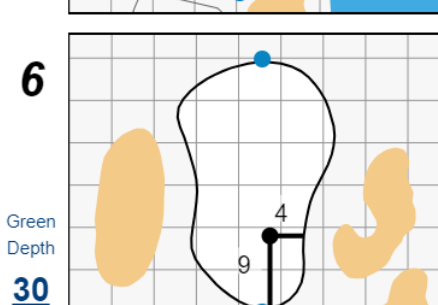

Round 2 - Friday, July 7th, 2023

78th U.S. Women's Open

Pebble Beach Golf Links

Each side of a complete square on the green represents 5 yards. / Blue dots represent green front and back.