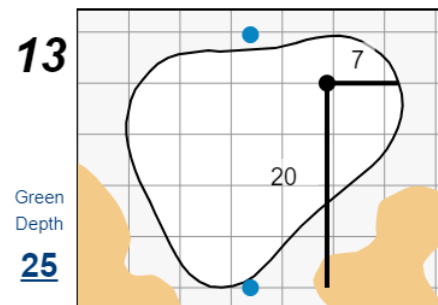

Round 2 - Friday, July 7th, 2023

78th U.S. Women's Open

Pebble Beach Golf Links

Each side of a complete square on the green represents 5 yards. / Blue dots represent green front and back.