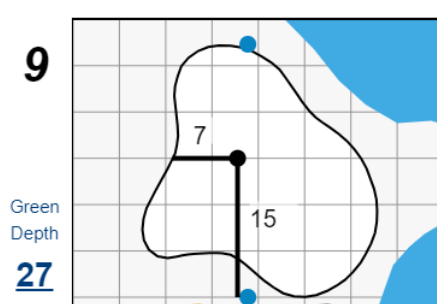

Round 2 - Friday, July 7th, 2023

78th U.S. Women's Open

Pebble Beach Golf Links

Each side of a complete square on the green represents 5 yards. / Blue dots represent green front and back.