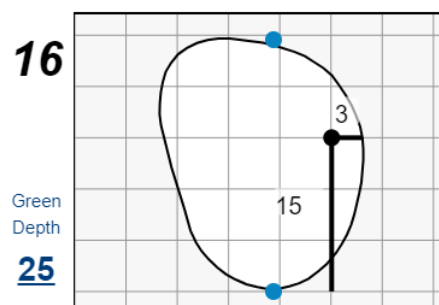

## 78th U.S. Women's Open

## Pebble Beach Golf Links

Each side of a complete square on the green represents 5 yards. / Blue dots represent green front and back.