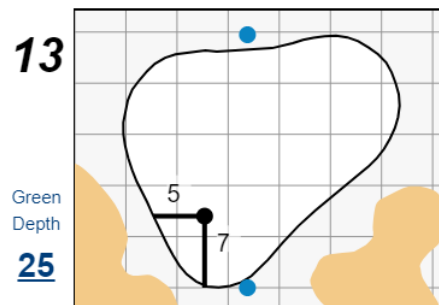

## 78th U.S. Women's Open

## Pebble Beach Golf Links

Each side of a complete square on the green represents 5 yards. / Blue dots represent green front and back.