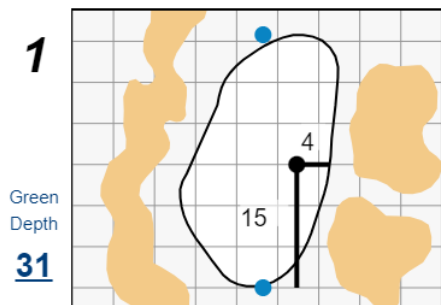

Round 1 - Thursday, July 6th, 2023

78th U.S. Women's Open

Pebble Beach Golf Links

Each side of a complete square on the green represents 5 yards. / Blue dots represent green front and back.