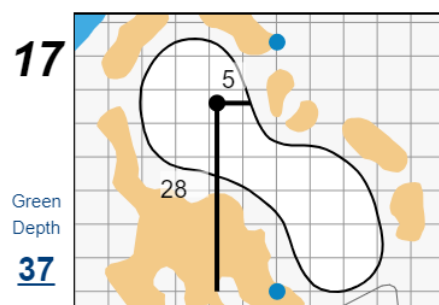

Round 1 - Thursday, July 6th, 2023

78th U.S. Women's Open

Pebble Beach Golf Links

Each side of a complete square on the green represents 5 yards. / Blue dots represent green front and back.