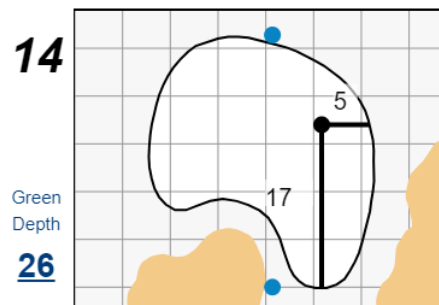

## 78th U.S. Women's Open

## Pebble Beach Golf Links

Each side of a complete square on the green represents 5 yards. / Blue dots represent green front and back.