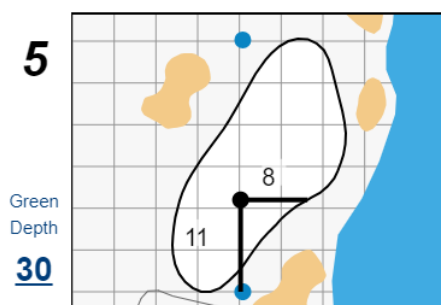

Round 1 - Thursday, July 6th, 2023

78th U.S. Women's Open

Pebble Beach Golf Links

Each side of a complete square on the green represents 5 yards. / Blue dots represent green front and back.