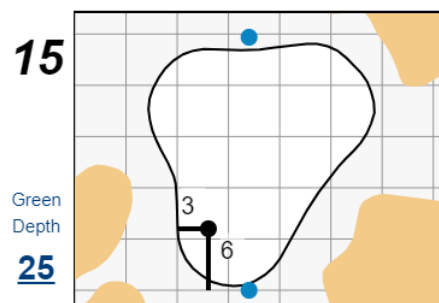

Round 1 - Thursday, July 6th, 2023

78th U.S. Women's Open

Pebble Beach Golf Links

Each side of a complete square on the green represents 5 yards. / Blue dots represent green front and back.