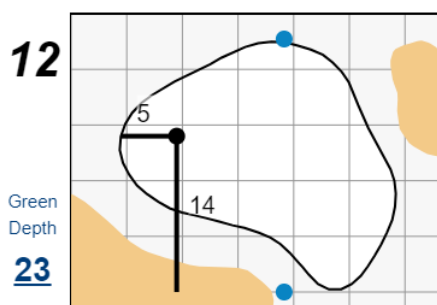

Round 1 - Thursday, July 6th, 2023

78th U.S. Women's Open

Pebble Beach Golf Links

Each side of a complete square on the green represents 5 yards. / Blue dots represent green front and back.