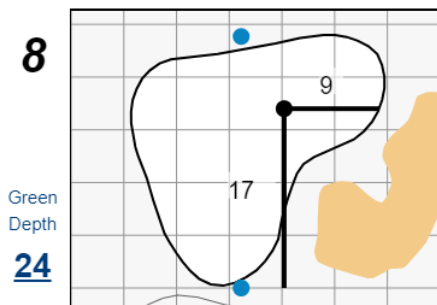

Round 1 - Thursday, July 6th, 2023

78th U.S. Women's Open

Pebble Beach Golf Links

Each side of a complete square on the green represents 5 yards. / Blue dots represent green front and back.