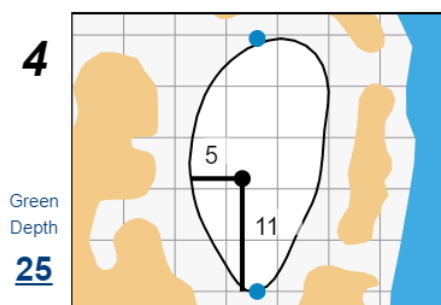

Round 1 - Thursday, July 6th, 2023

78th U.S. Women's Open

Pebble Beach Golf Links

Each side of a complete square on the green represents 5 yards. / Blue dots represent green front and back.