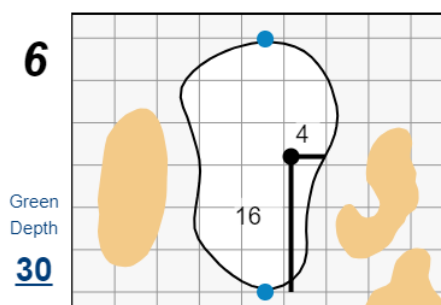

Round 1 - Thursday, July 6th, 2023

78th U.S. Women's Open

Pebble Beach Golf Links

Each side of a complete square on the green represents 5 yards. / Blue dots represent green front and back.