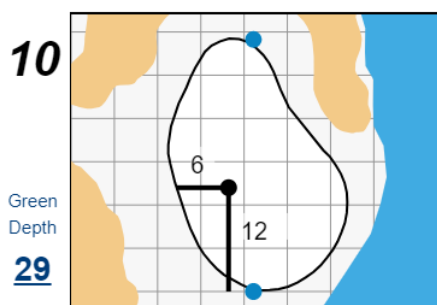

Round 1 - Thursday, July 6th, 2023

78th U.S. Women's Open

Pebble Beach Golf Links

Each side of a complete square on the green represents 5 yards. / Blue dots represent green front and back.