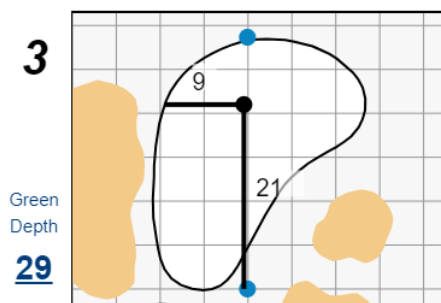

Round 1 - Thursday, July 6th, 2023

78th U.S. Women's Open

Pebble Beach Golf Links

Each side of a complete square on the green represents 5 yards. / Blue dots represent green front and back.