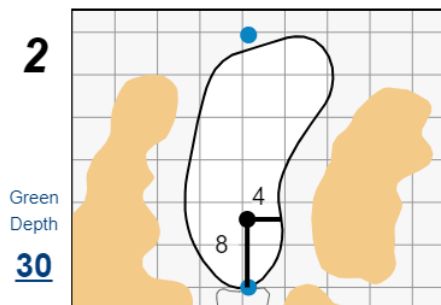

Round 1 - Thursday, July 6th, 2023

78th U.S. Women's Open

Pebble Beach Golf Links

Each side of a complete square on the green represents 5 yards. / Blue dots represent green front and back.