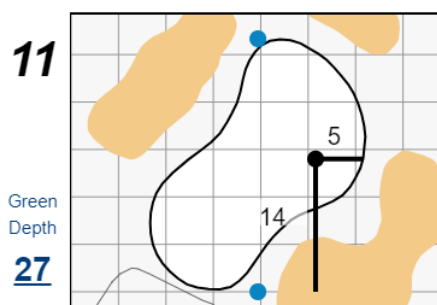

Round 1 - Thursday, July 6th, 2023

78th U.S. Women's Open

Pebble Beach Golf Links

Each side of a complete square on the green represents 5 yards. / Blue dots represent green front and back.