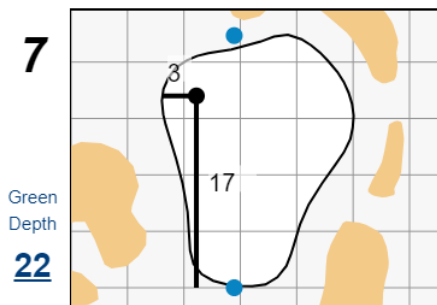

Round 1 - Thursday, July 6th, 2023

78th U.S. Women's Open

Pebble Beach Golf Links

Each side of a complete square on the green represents 5 yards. / Blue dots represent green front and back.