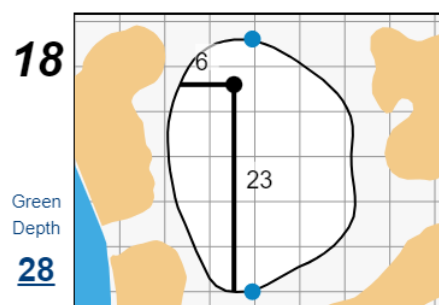

## 78th U.S. Women's Open

## Pebble Beach Golf Links

Each side of a complete square on the green represents 5 yards. / Blue dots represent green front and back.