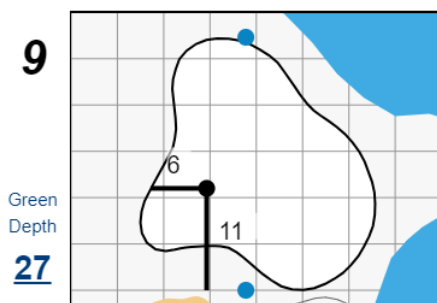

Round 1 - Thursday, July 6th, 2023

78th U.S. Women's Open

Pebble Beach Golf Links

Each side of a complete square on the green represents 5 yards. / Blue dots represent green front and back.