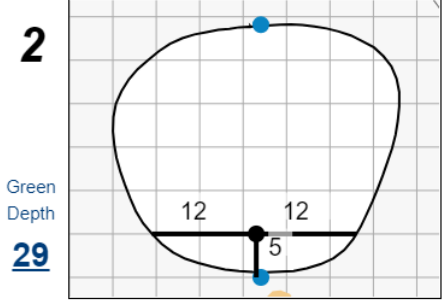

Match Play Semifinals - Saturday, August 12th, 2023

123rd U.S. Women's Amateur