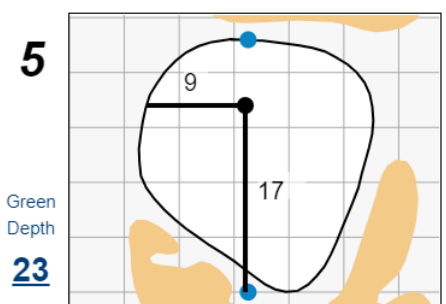

Match Play Semifinals - Saturday, August 12th, 2023

123rd U.S. Women's Amateur