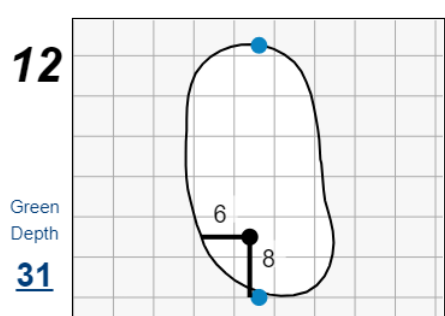

## Bel-Air Country Club

Each side of a complete square on the green represents 5 yards. / Blue dots represent green front and back.