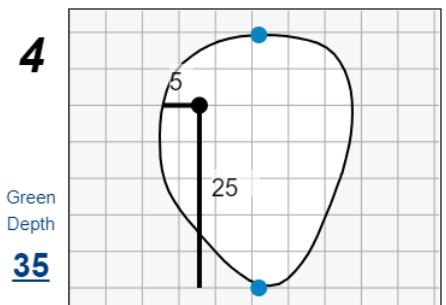

Match Play Semifinals - Saturday, August 12th, 2023

123rd U.S. Women's Amateur