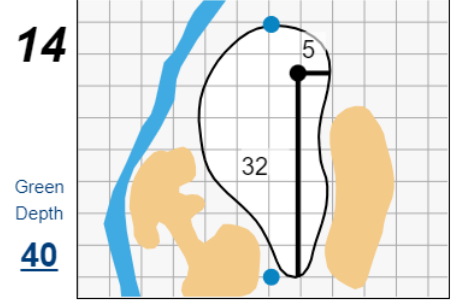

## Bel-Air Country Club

Each side of a complete square on the green represents 5 yards. / Blue dots represent green front and back.