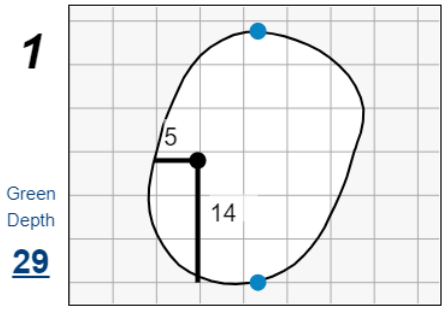

Match Play Semifinals - Saturday, August 12th, 2023

123rd U.S. Women's Amateur