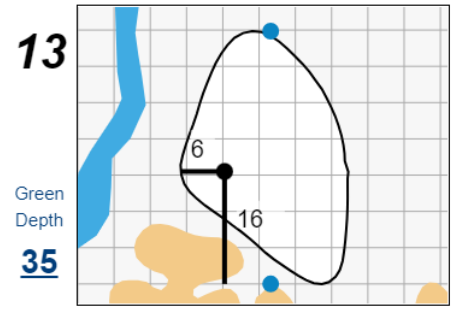

## Bel-Air Country Club

Each side of a complete square on the green represents 5 yards. / Blue dots represent green front and back.