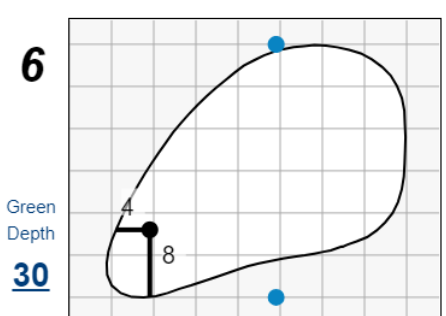

Match Play Semifinals - Saturday, August 12th, 2023

123rd U.S. Women's Amateur