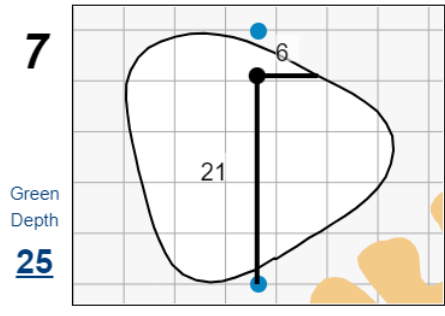

## Bel-Air Country Club

Each side of a complete square on the green represents 5 yards. / Blue dots represent green front and back.