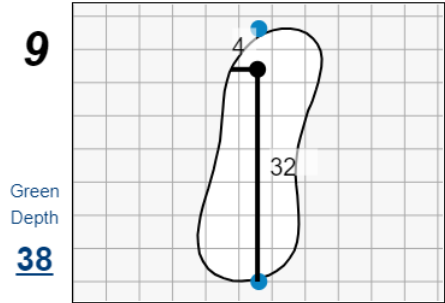

## Bel-Air Country Club

Each side of a complete square on the green represents 5 yards. / Blue dots represent green front and back.