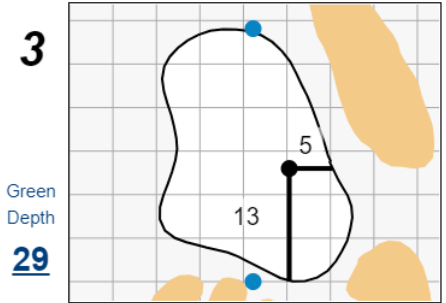

Match Play Semifinals - Saturday, August 12th, 2023

123rd U.S. Women's Amateur