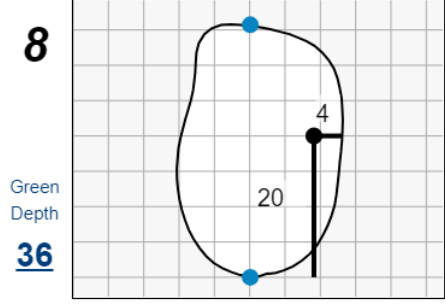

## Bel-Air Country Club

Each side of a complete square on the green represents 5 yards. / Blue dots represent green front and back.