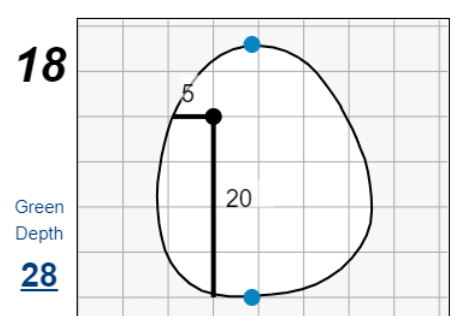

## Bel-Air Country Club

Each side of a complete square on the green represents 5 yards. / Blue dots represent green front and back.