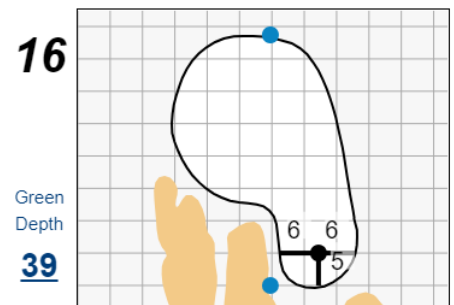

## Bel-Air Country Club

Each side of a complete square on the green represents 5 yards. / Blue dots represent green front and back.