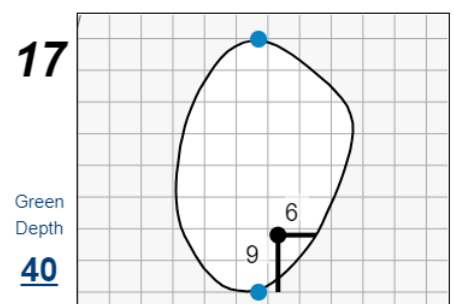

## Bel-Air Country Club

Each side of a complete square on the green represents 5 yards. / Blue dots represent green front and back.