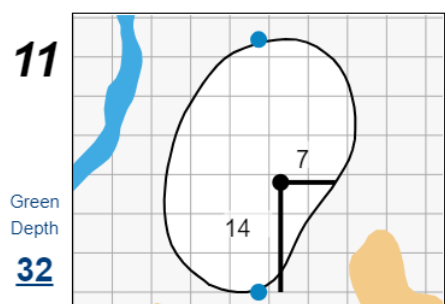

## Bel-Air Country Club

Each side of a complete square on the green represents 5 yards. / Blue dots represent green front and back.