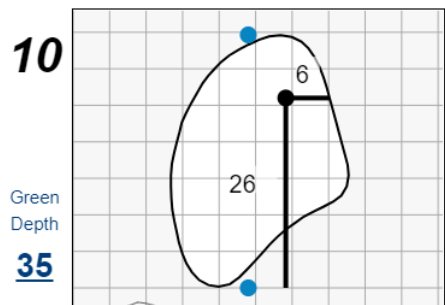

## Bel-Air Country Club

Each side of a complete square on the green represents 5 yards. / Blue dots represent green front and back.