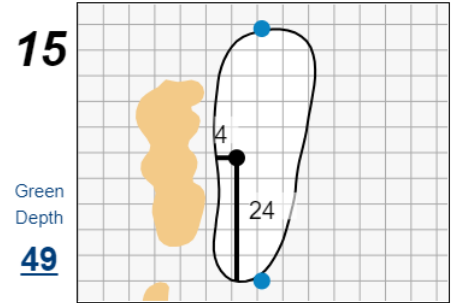

## Bel-Air Country Club

Each side of a complete square on the green represents 5 yards. / Blue dots represent green front and back.