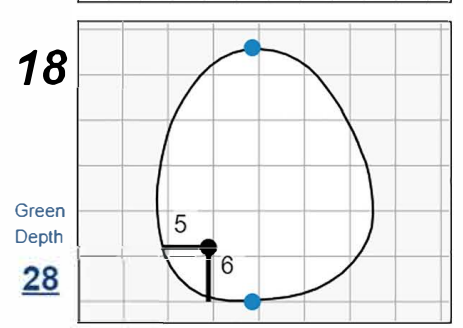

Championship Match - Sunday, August 13th, 2023

123rd U.S. Women's Amateur

Bel-Air Country Club

Each side of a complete square on the green represents 5 yards. / Blue dots represent green front and back.