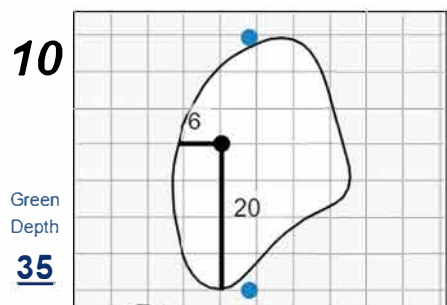

Championship Match - Sunday, August 13th, 2023

123rd U.S. Women's Amateur

Bel-Air Country Club

Each side of a complete square on the green represents 5 yards. / Blue dots represent green front and back.