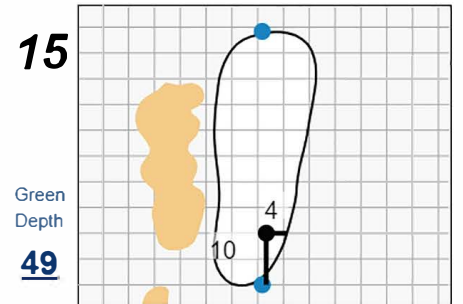

Championship Match - Sunday, August 13th, 2023

123rd U.S. Women's Amateur

Bel-Air Country Club

Each side of a complete square on the green represents 5 yards. / Blue dots represent green front and back.