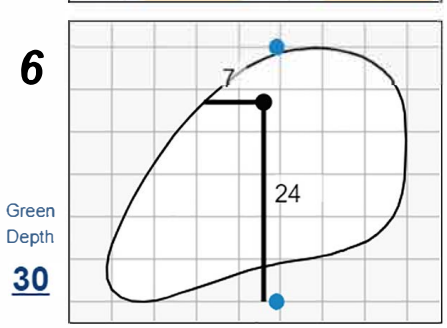

Championship Match - Sunday, August 13th, 2023

123rd U.S. Women's Amateur

Bel-Air Country Club

Each side of a complete square on the green represents 5 yards. / Blue dots represent green front and back.