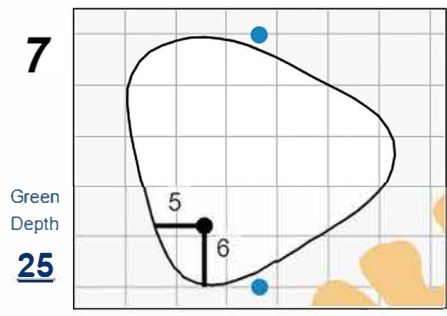

Championship Match - Sunday, August 13th, 2023

123rd U.S. Women's Amateur

Bel-Air Country Club

Each side of a complete square on the green represents 5 yards. / Blue dots represent green front and back.