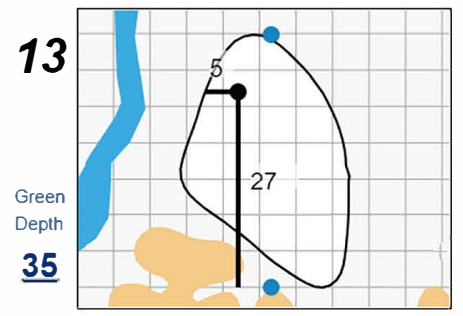

Championship Match - Sunday, August 13th, 2023

123rd U.S. Women's Amateur

Bel-Air Country Club

Each side of a complete square on the green represents 5 yards. / Blue dots represent green front and back.