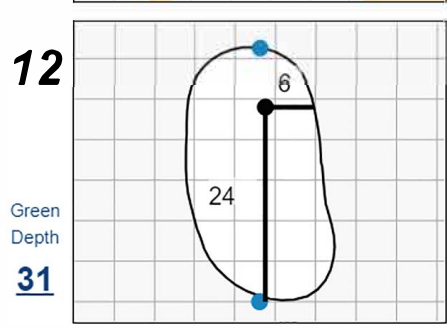

Championship Match - Sunday, August 13th, 2023

123rd U.S. Women's Amateur

Bel-Air Country Club

Each side of a complete square on the green represents 5 yards. / Blue dots represent green front and back.