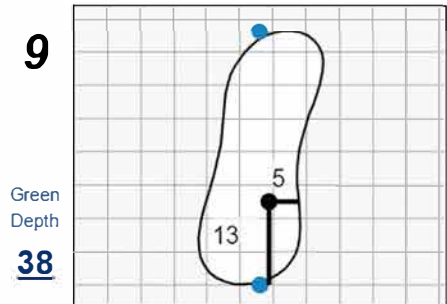

Championship Match - Sunday, August 13th, 2023

123rd U.S. Women's Amateur

Bel-Air Country Club

Each side of a complete square on the green represents 5 yards. / Blue dots represent green front and back.