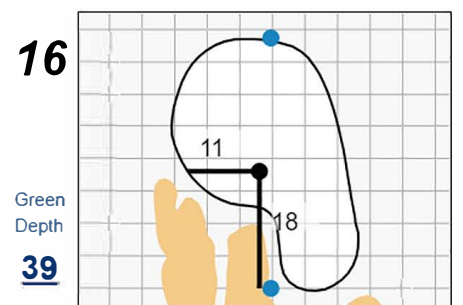

Championship Match - Sunday, August 13th, 2023

123rd U.S. Women's Amateur

Bel-Air Country Club

Each side of a complete square on the green represents 5 yards. / Blue dots represent green front and back.