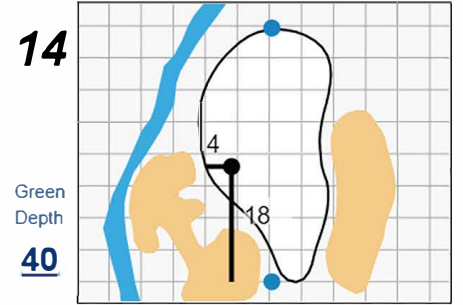

Championship Match - Sunday, August 13th, 2023

123rd U.S. Women's Amateur

Bel-Air Country Club

Each side of a complete square on the green represents 5 yards. / Blue dots represent green front and back.