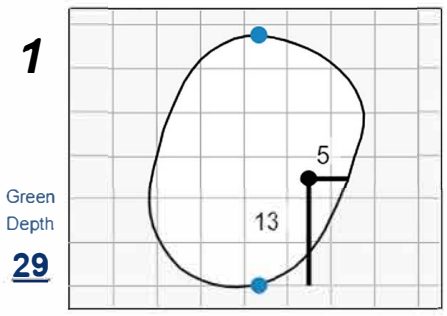

Championship Match - Sunday, August 13th, 2023

123rd U.S. Women's Amateur

Bel-Air Country Club

Each side of a complete square on the green represents 5 yards. / Blue dots represent green front and back.