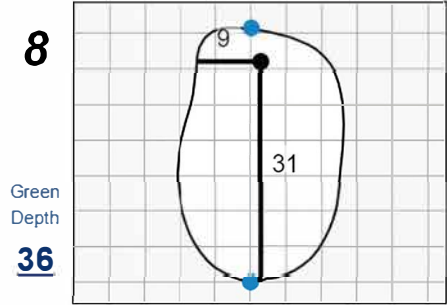

Championship Match - Sunday, August 13th, 2023

123rd U.S. Women's Amateur

Bel-Air Country Club

Each side of a complete square on the green represents 5 yards. / Blue dots represent green front and back.