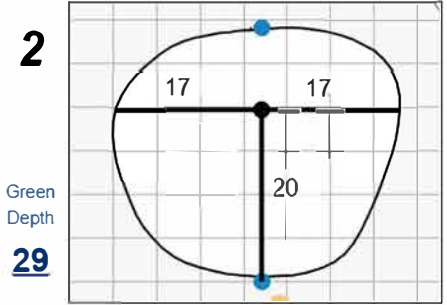

Championship Match - Sunday, August 13th, 2023

123rd U.S. Women's Amateur

Bel-Air Country Club

Each side of a complete square on the green represents 5 yards. / Blue dots represent green front and back.