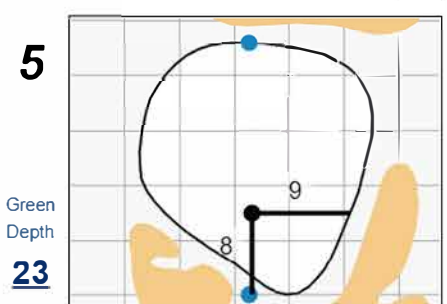

Championship Match - Sunday, August 13th, 2023

123rd U.S. Women's Amateur

Bel-Air Country Club

Each side of a complete square on the green represents 5 yards. / Blue dots represent green front and back.