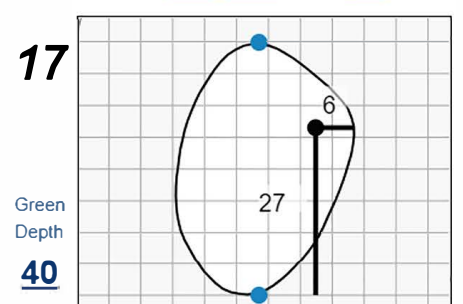

Championship Match - Sunday, August 13th, 2023

123rd U.S. Women's Amateur

Bel-Air Country Club

Each side of a complete square on the green represents 5 yards. / Blue dots represent green front and back.