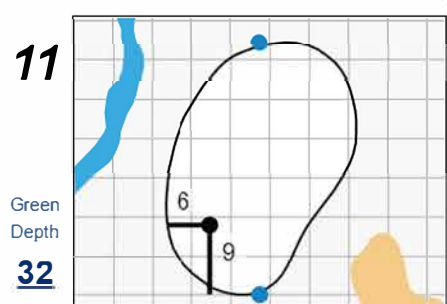

Championship Match - Sunday, August 13th, 2023

123rd U.S. Women's Amateur

Bel-Air Country Club

Each side of a complete square on the green represents 5 yards. / Blue dots represent green front and back.