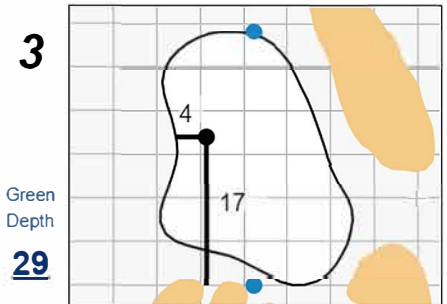

Championship Match - Sunday, August 13th, 2023

123rd U.S. Women's Amateur

Bel-Air Country Club

Each side of a complete square on the green represents 5 yards. / Blue dots represent green front and back.