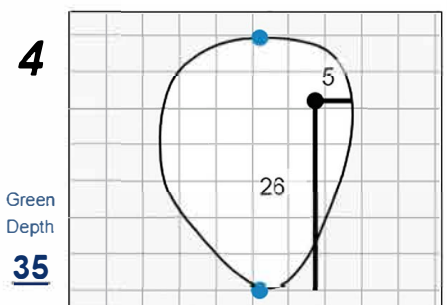

Championship Match - Sunday, August 13th, 2023

123rd U.S. Women's Amateur

Bel-Air Country Club

Each side of a complete square on the green represents 5 yards. / Blue dots represent green front and back.