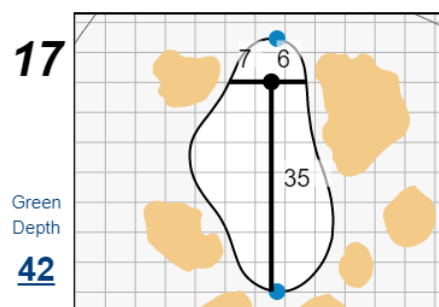

Match Play Singles - Sunday, May 9th, 2021

48th Walker Cup Match

Seminole Golf Club

Each side of a complete square on the green represents 5 yards. / Blue dots represent green front and back.