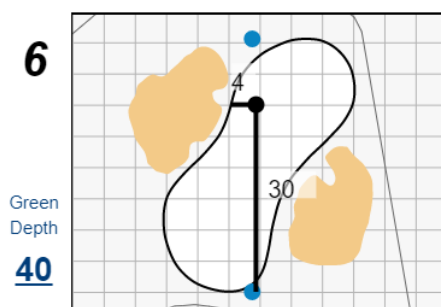

Match Play Singles - Sunday, May 9th, 2021

48th Walker Cup Match

Seminole Golf Club

Each side of a complete square on the green represents 5 yards. / Blue dots represent green front and back.