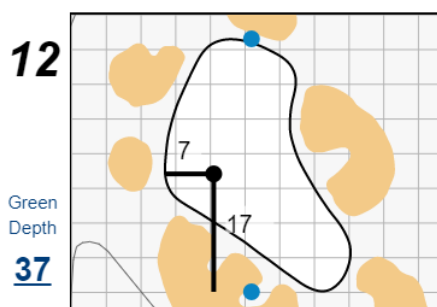

Match Play Singles - Sunday, May 9th, 2021

48th Walker Cup Match

Seminole Golf Club

Each side of a complete square on the green represents 5 yards. / Blue dots represent green front and back.