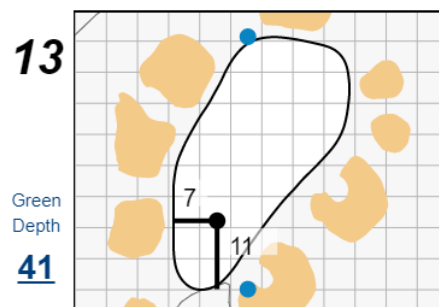

Match Play Singles - Sunday, May 9th, 2021

48th Walker Cup Match

Seminole Golf Club

Each side of a complete square on the green represents 5 yards. / Blue dots represent green front and back.