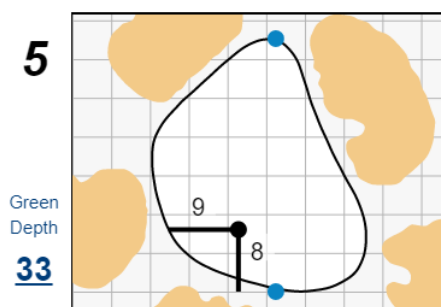

Match Play Singles - Sunday, May 9th, 2021

48th Walker Cup Match

Seminole Golf Club

Each side of a complete square on the green represents 5 yards. / Blue dots represent green front and back.