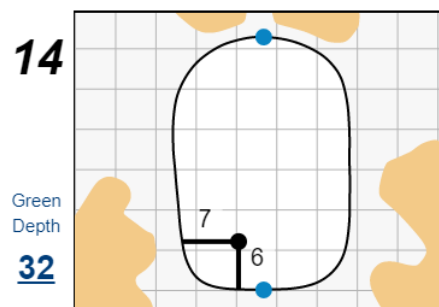

Match Play Singles - Sunday, May 9th, 2021

48th Walker Cup Match

Seminole Golf Club

Each side of a complete square on the green represents 5 yards. / Blue dots represent green front and back.