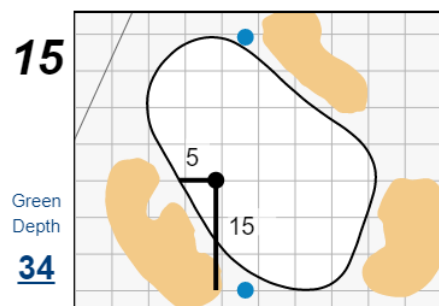

Match Play Singles - Sunday, May 9th, 2021

48th Walker Cup Match

Seminole Golf Club

Each side of a complete square on the green represents 5 yards. / Blue dots represent green front and back.