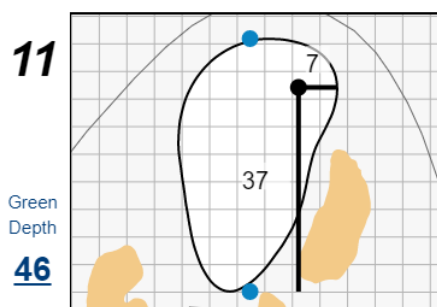

Match Play Singles - Sunday, May 9th, 2021

48th Walker Cup Match

Seminole Golf Club

Each side of a complete square on the green represents 5 yards. / Blue dots represent green front and back.