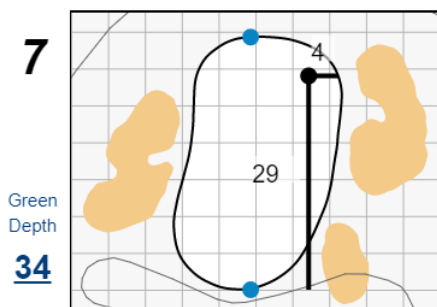

Match Play Singles - Sunday, May 9th, 2021

48th Walker Cup Match

Seminole Golf Club

Each side of a complete square on the green represents 5 yards. / Blue dots represent green front and back.