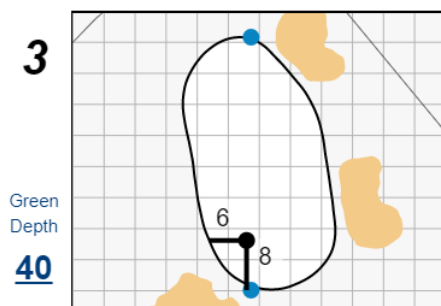

Match Play Singles - Sunday, May 9th, 2021

48th Walker Cup Match

Seminole Golf Club

Each side of a complete square on the green represents 5 yards. / Blue dots represent green front and back.