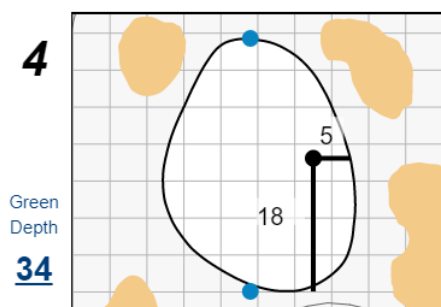

Match Play Singles - Sunday, May 9th, 2021

48th Walker Cup Match

Seminole Golf Club

Each side of a complete square on the green represents 5 yards. / Blue dots represent green front and back.