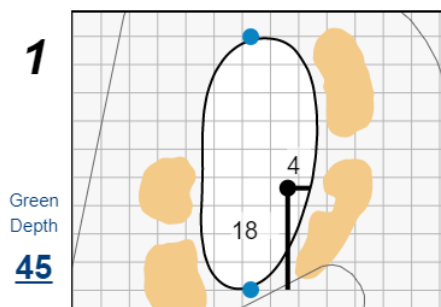

Match Play Singles - Sunday, May 9th, 2021

48th Walker Cup Match

Seminole Golf Club

Each side of a complete square on the green represents 5 yards. / Blue dots represent green front and back.