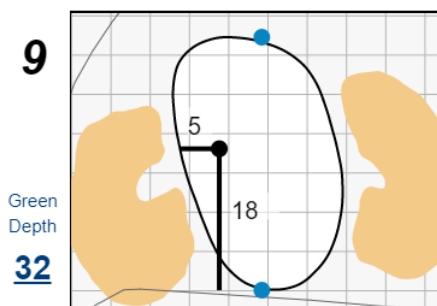

Match Play Singles - Sunday, May 9th, 2021

48th Walker Cup Match

Seminole Golf Club

Each side of a complete square on the green represents 5 yards. / Blue dots represent green front and back.