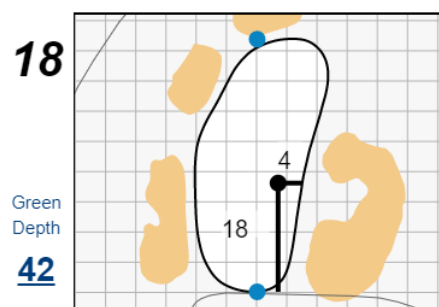

Match Play Singles - Sunday, May 9th, 2021

48th Walker Cup Match

Seminole Golf Club

Each side of a complete square on the green represents 5 yards. / Blue dots represent green front and back.