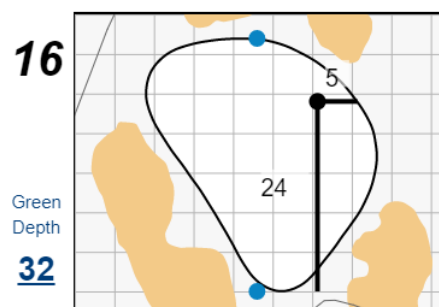

Match Play Singles - Sunday, May 9th, 2021

48th Walker Cup Match

Seminole Golf Club

Each side of a complete square on the green represents 5 yards. / Blue dots represent green front and back.