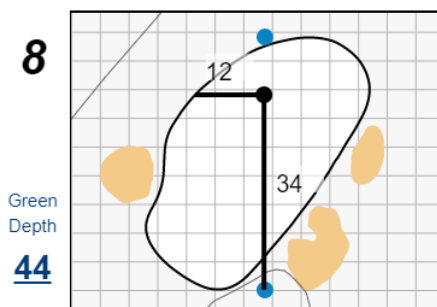

Match Play Singles - Sunday, May 9th, 2021

48th Walker Cup Match

Seminole Golf Club

Each side of a complete square on the green represents 5 yards. / Blue dots represent green front and back.