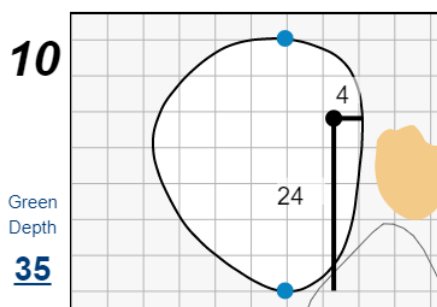

Match Play Singles - Sunday, May 9th, 2021

48th Walker Cup Match

Seminole Golf Club

Each side of a complete square on the green represents 5 yards. / Blue dots represent green front and back.