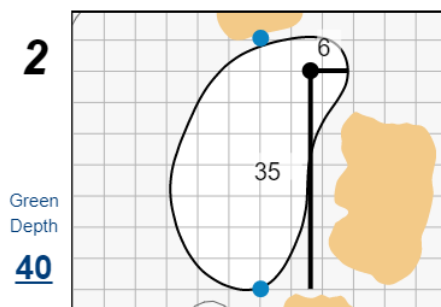

Match Play Singles - Sunday, May 9th, 2021

48th Walker Cup Match

Seminole Golf Club

Each side of a complete square on the green represents 5 yards. / Blue dots represent green front and back.