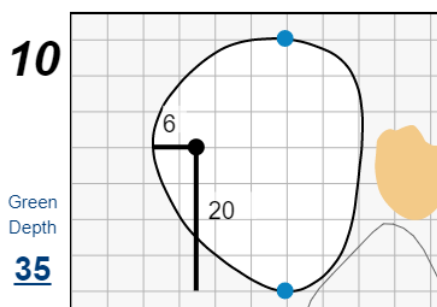

Match Play Foursomes - Sunday, May 9th, 2021

48th Walker Cup Match

Seminole Golf Club

Each side of a complete square on the green represents 5 yards. / Blue dots represent green front and back.