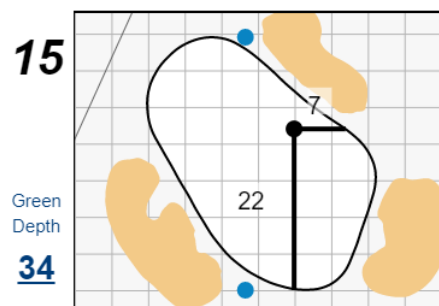

Match Play Foursomes - Sunday, May 9th, 2021

48th Walker Cup Match

Seminole Golf Club

Each side of a complete square on the green represents 5 yards. / Blue dots represent green front and back.