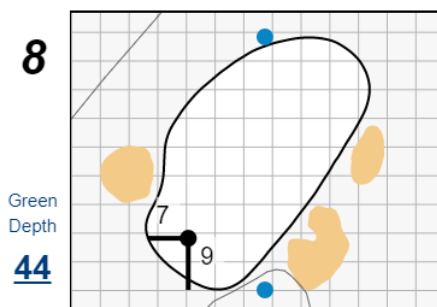

Match Play Foursomes - Sunday, May 9th, 2021

48th Walker Cup Match

Seminole Golf Club

Each side of a complete square on the green represents 5 yards. / Blue dots represent green front and back.