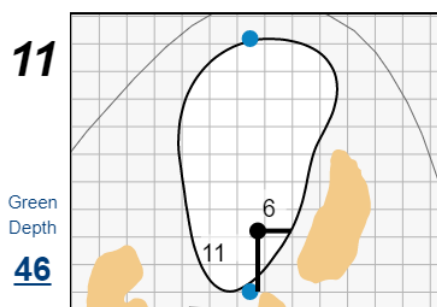

Match Play Foursomes - Sunday, May 9th, 2021

48th Walker Cup Match

Seminole Golf Club

Each side of a complete square on the green represents 5 yards. / Blue dots represent green front and back.