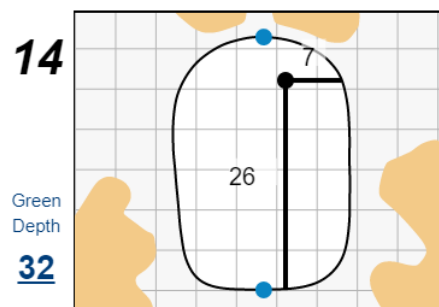

Match Play Foursomes - Sunday, May 9th, 2021

48th Walker Cup Match

Seminole Golf Club

Each side of a complete square on the green represents 5 yards. / Blue dots represent green front and back.