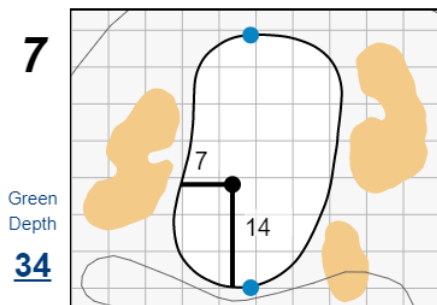

Match Play Foursomes - Sunday, May 9th, 2021

48th Walker Cup Match

Seminole Golf Club

Each side of a complete square on the green represents 5 yards. / Blue dots represent green front and back.