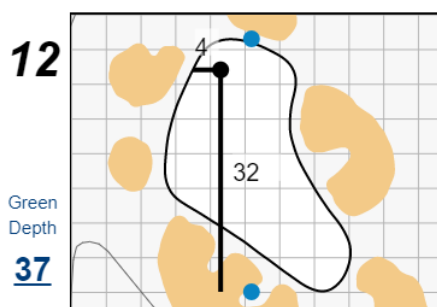

Match Play Foursomes - Sunday, May 9th, 2021

48th Walker Cup Match

Seminole Golf Club

Each side of a complete square on the green represents 5 yards. / Blue dots represent green front and back.