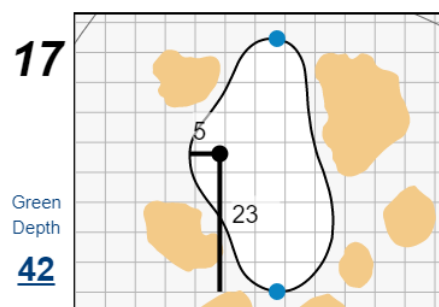

Match Play Foursomes - Sunday, May 9th, 2021

48th Walker Cup Match

Seminole Golf Club

Each side of a complete square on the green represents 5 yards. / Blue dots represent green front and back.