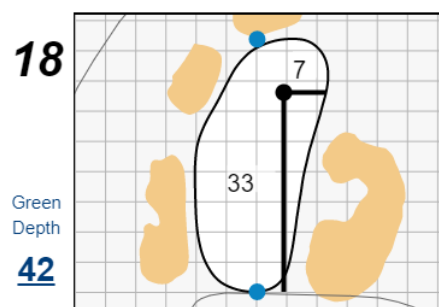

Match Play Foursomes - Sunday, May 9th, 2021

48th Walker Cup Match

Seminole Golf Club

Each side of a complete square on the green represents 5 yards. / Blue dots represent green front and back.