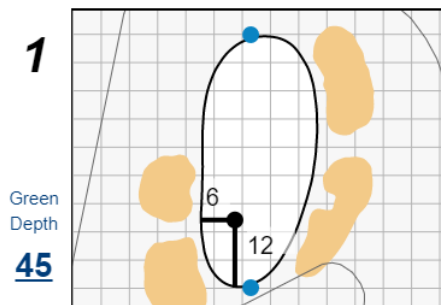

Match Play Foursomes - Sunday, May 9th, 2021

48th Walker Cup Match

Seminole Golf Club

Each side of a complete square on the green represents 5 yards. / Blue dots represent green front and back.