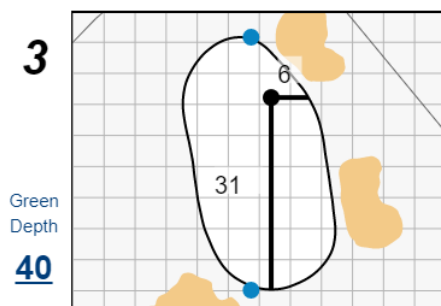

Match Play Foursomes - Sunday, May 9th, 2021

48th Walker Cup Match

Seminole Golf Club

Each side of a complete square on the green represents 5 yards. / Blue dots represent green front and back.