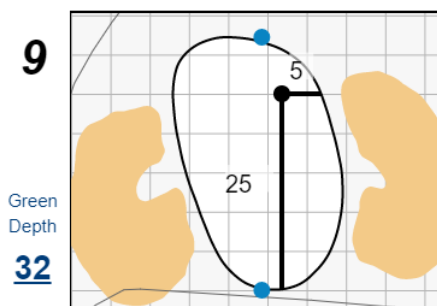

Match Play Foursomes - Sunday, May 9th, 2021

48th Walker Cup Match

Seminole Golf Club

Each side of a complete square on the green represents 5 yards. / Blue dots represent green front and back.