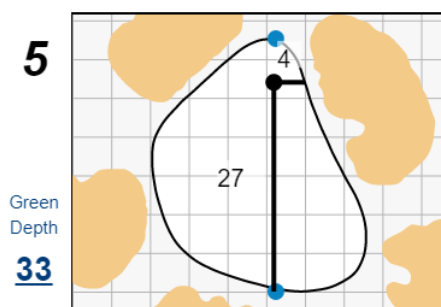

Match Play Foursomes - Sunday, May 9th, 2021

48th Walker Cup Match

Seminole Golf Club

Each side of a complete square on the green represents 5 yards. / Blue dots represent green front and back.