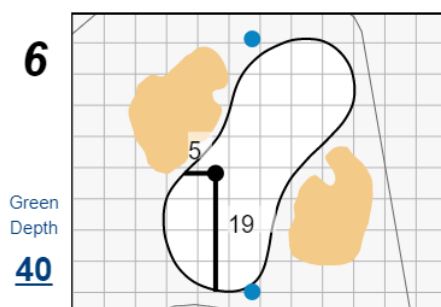

Match Play Foursomes - Sunday, May 9th, 2021

48th Walker Cup Match

Seminole Golf Club

Each side of a complete square on the green represents 5 yards. / Blue dots represent green front and back.