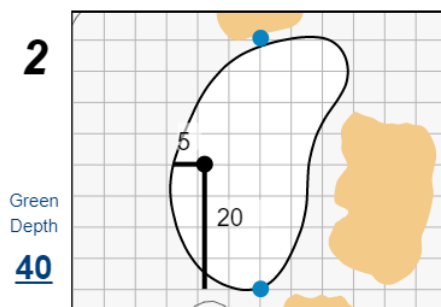

Match Play Foursomes - Sunday, May 9th, 2021

48th Walker Cup Match

Seminole Golf Club

Each side of a complete square on the green represents 5 yards. / Blue dots represent green front and back.