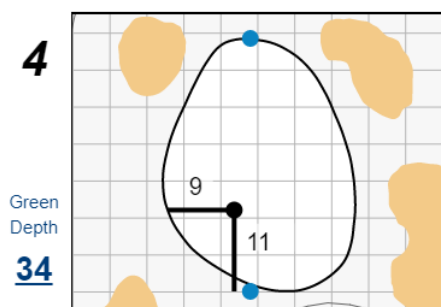

Match Play Foursomes - Sunday, May 9th, 2021

48th Walker Cup Match

Seminole Golf Club

Each side of a complete square on the green represents 5 yards. / Blue dots represent green front and back.