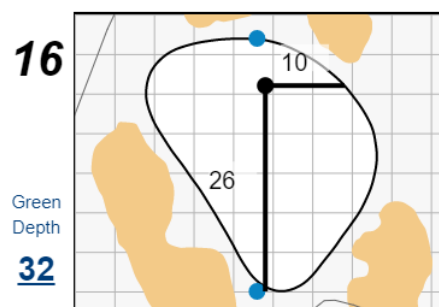

Match Play Foursomes - Sunday, May 9th, 2021

48th Walker Cup Match

Seminole Golf Club

Each side of a complete square on the green represents 5 yards. / Blue dots represent green front and back.