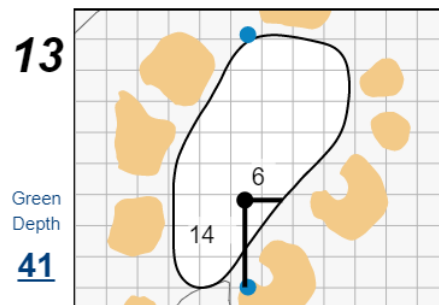

Match Play Foursomes - Sunday, May 9th, 2021

48th Walker Cup Match

Seminole Golf Club

Each side of a complete square on the green represents 5 yards. / Blue dots represent green front and back.