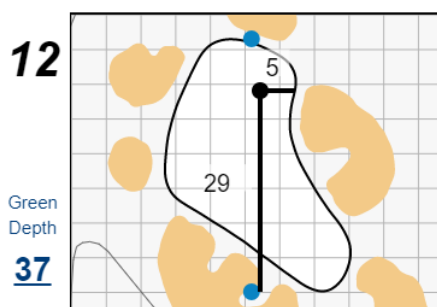

Match Play Singles - Saturday, May 8th, 2021

48th Walker Cup Match

Seminole Golf Club

Each side of a complete square on the green represents 5 yards. / Blue dots represent green front and back.