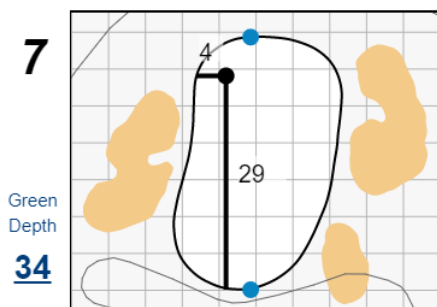

Match Play Singles - Saturday, May 8th, 2021

48th Walker Cup Match

Seminole Golf Club

Each side of a complete square on the green represents 5 yards. / Blue dots represent green front and back.