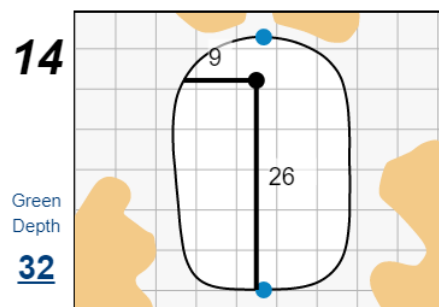

Match Play Singles - Saturday, May 8th, 2021

48th Walker Cup Match

Seminole Golf Club

Each side of a complete square on the green represents 5 yards. / Blue dots represent green front and back.