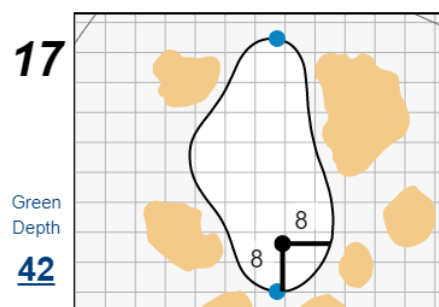

## 48th Walker Cup Match

## Seminole Golf Club

Each side of a complete square on the green represents 5 yards. / Blue dots represent green front and back.