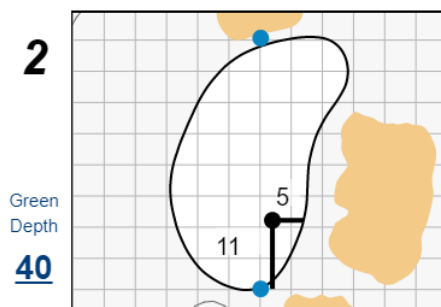

Match Play Singles - Saturday, May 8th, 2021

48th Walker Cup Match

Seminole Golf Club

Each side of a complete square on the green represents 5 yards. / Blue dots represent green front and back.