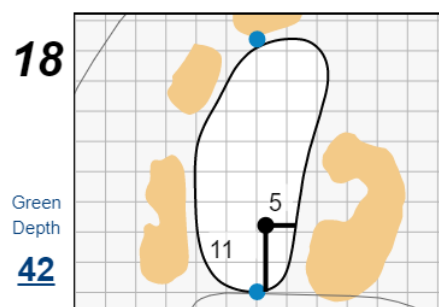

Match Play Singles - Saturday, May 8th, 2021

48th Walker Cup Match

Seminole Golf Club

Each side of a complete square on the green represents 5 yards. / Blue dots represent green front and back.