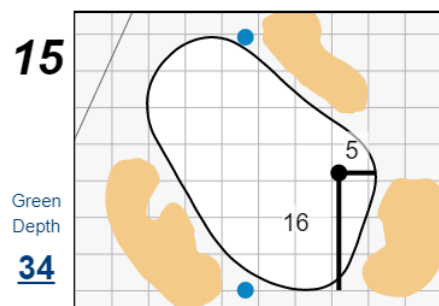

## 48th Walker Cup Match

## Seminole Golf Club

Each side of a complete square on the green represents 5 yards. / Blue dots represent green front and back.