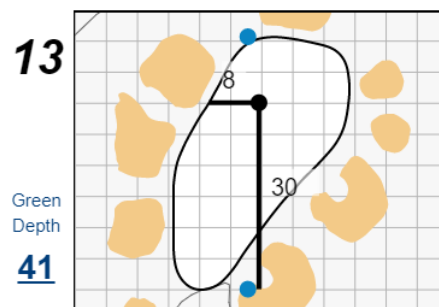

Match Play Singles - Saturday, May 8th, 2021

48th Walker Cup Match

Seminole Golf Club

Each side of a complete square on the green represents 5 yards. / Blue dots represent green front and back.