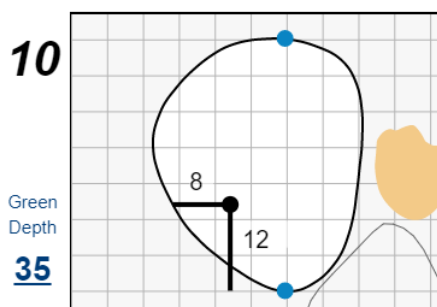

Match Play Singles - Saturday, May 8th, 2021

48th Walker Cup Match

Seminole Golf Club

Each side of a complete square on the green represents 5 yards. / Blue dots represent green front and back.