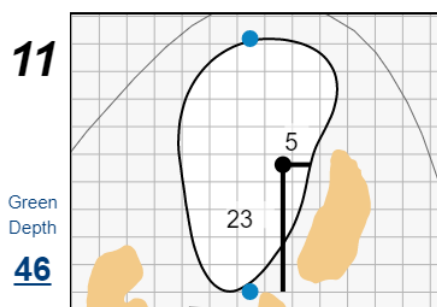

Match Play Singles - Saturday, May 8th, 2021

48th Walker Cup Match

Seminole Golf Club

Each side of a complete square on the green represents 5 yards. / Blue dots represent green front and back.