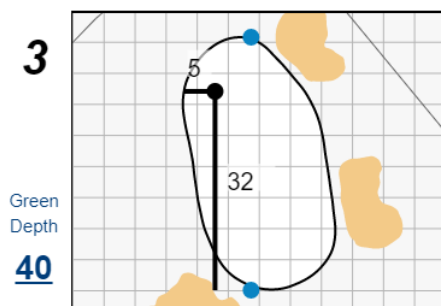

Match Play Singles - Saturday, May 8th, 2021

48th Walker Cup Match

Seminole Golf Club

Each side of a complete square on the green represents 5 yards. / Blue dots represent green front and back.