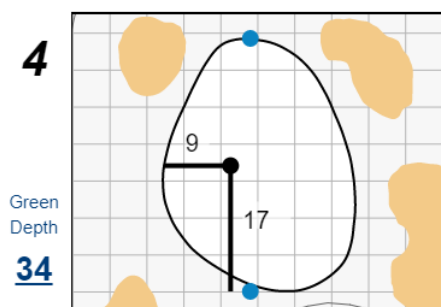

Match Play Singles - Saturday, May 8th, 2021

48th Walker Cup Match

Seminole Golf Club

Each side of a complete square on the green represents 5 yards. / Blue dots represent green front and back.