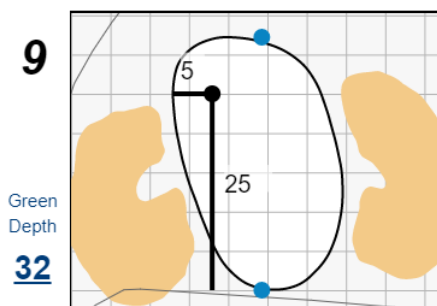

Match Play Singles - Saturday, May 8th, 2021

48th Walker Cup Match

Seminole Golf Club

Each side of a complete square on the green represents 5 yards. / Blue dots represent green front and back.