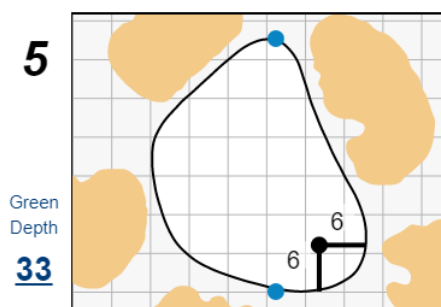

## 48th Walker Cup Match

## Seminole Golf Club

Each side of a complete square on the green represents 5 yards. / Blue dots represent green front and back.