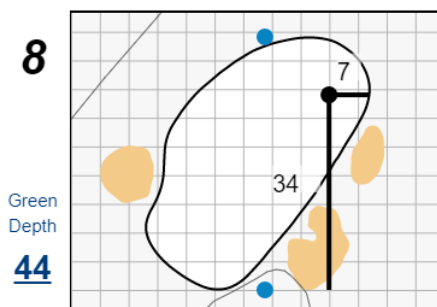

Match Play Singles - Saturday, May 8th, 2021

48th Walker Cup Match

Seminole Golf Club

Each side of a complete square on the green represents 5 yards. / Blue dots represent green front and back.