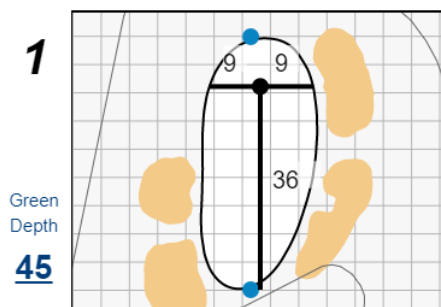

Match Play Singles - Saturday, May 8th, 2021

48th Walker Cup Match

Seminole Golf Club

Each side of a complete square on the green represents 5 yards. / Blue dots represent green front and back.