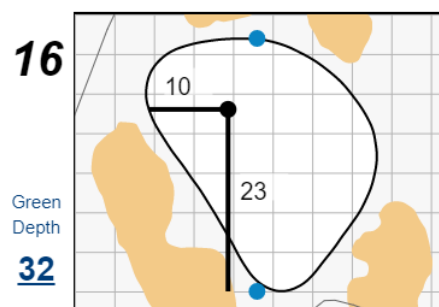

## 48th Walker Cup Match

## Seminole Golf Club

Each side of a complete square on the green represents 5 yards. / Blue dots represent green front and back.