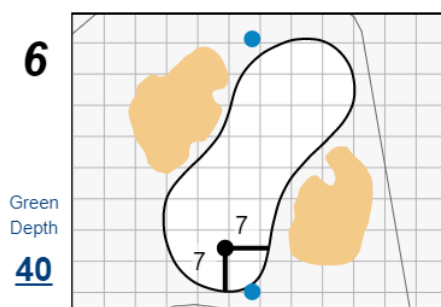

Match Play Singles - Saturday, May 8th, 2021

48th Walker Cup Match

Seminole Golf Club

Each side of a complete square on the green represents 5 yards. / Blue dots represent green front and back.