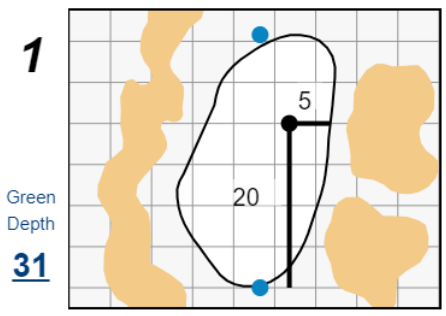

Round 4 - Sunday, July 9th, 2023

78th U.S. Women's Open

Pebble Beach Golf Links

Each side of a complete square on the green represents 5 yards. / Blue dots represent green front and back.