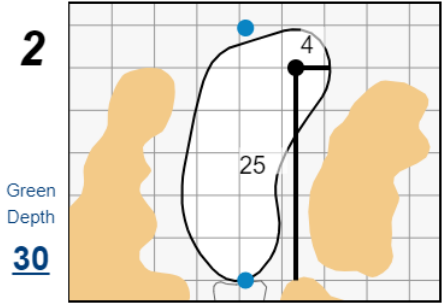

Round 4 - Sunday, July 9th, 2023

78th U.S. Women's Open

Pebble Beach Golf Links

Each side of a complete square on the green represents 5 yards. / Blue dots represent green front and back.