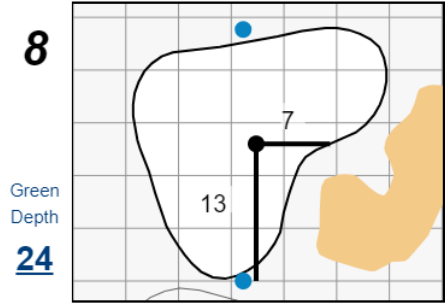

Round 4 - Sunday, July 9th, 2023

78th U.S. Women's Open

Pebble Beach Golf Links

Each side of a complete square on the green represents 5 yards. / Blue dots represent green front and back.