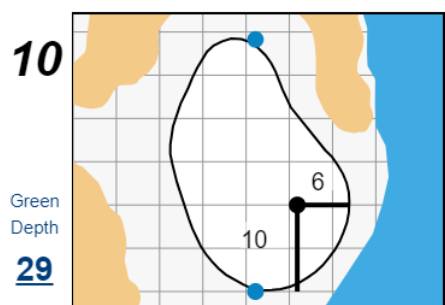

Round 4 - Sunday, July 9th, 2023

78th U.S. Women's Open

Pebble Beach Golf Links

Each side of a complete square on the green represents 5 yards. / Blue dots represent green front and back.