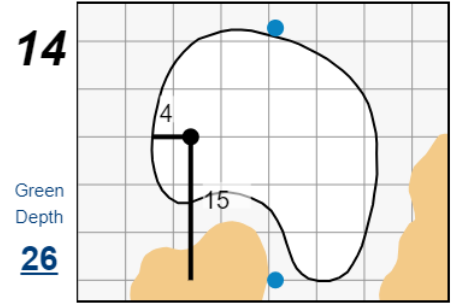

Round 4 - Sunday, July 9th, 2023

78th U.S. Women's Open

Pebble Beach Golf Links

Each side of a complete square on the green represents 5 yards. / Blue dots represent green front and back.