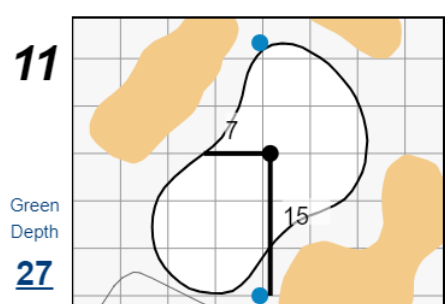

Round 4 - Sunday, July 9th, 2023

78th U.S. Women's Open

Pebble Beach Golf Links

Each side of a complete square on the green represents 5 yards. / Blue dots represent green front and back.