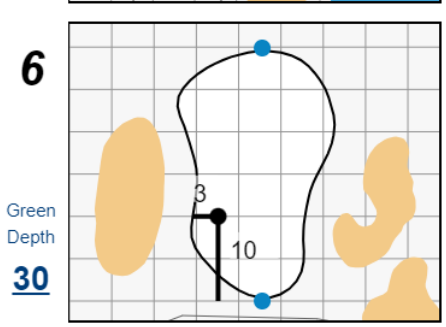

Round 4 - Sunday, July 9th, 2023

78th U.S. Women's Open

Pebble Beach Golf Links

Each side of a complete square on the green represents 5 yards. / Blue dots represent green front and back.