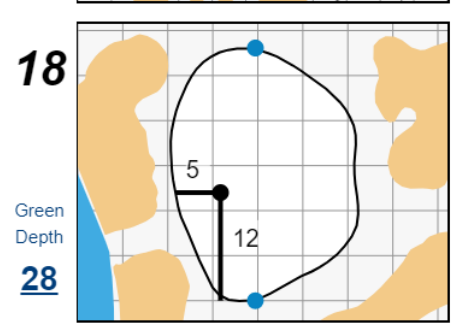

Round 4 - Sunday, July 9th, 2023

78th U.S. Women's Open

Pebble Beach Golf Links

Each side of a complete square on the green represents 5 yards. / Blue dots represent green front and back.