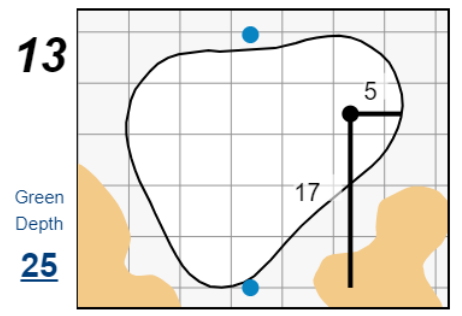

Round 4 - Sunday, July 9th, 2023

78th U.S. Women's Open

Pebble Beach Golf Links

Each side of a complete square on the green represents 5 yards. / Blue dots represent green front and back.