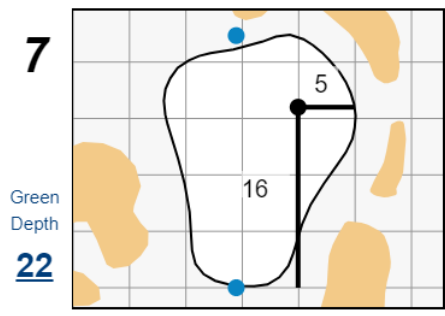

Round 4 - Sunday, July 9th, 2023

78th U.S. Women's Open

Pebble Beach Golf Links

Each side of a complete square on the green represents 5 yards. / Blue dots represent green front and back.