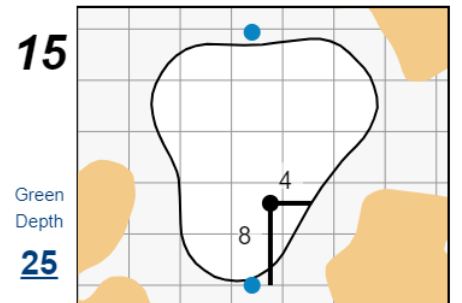

Round 4 - Sunday, July 9th, 2023

78th U.S. Women's Open

Pebble Beach Golf Links

Each side of a complete square on the green represents 5 yards. / Blue dots represent green front and back.