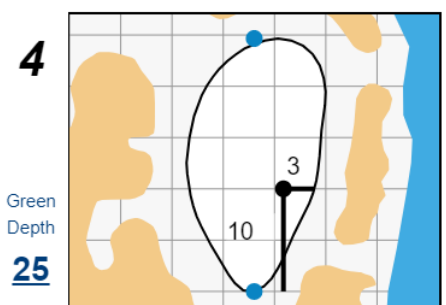

Round 4 - Sunday, July 9th, 2023

78th U.S. Women's Open

Pebble Beach Golf Links

Each side of a complete square on the green represents 5 yards. / Blue dots represent green front and back.