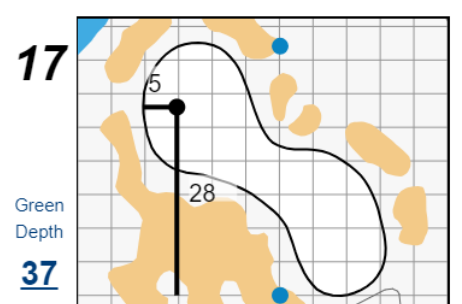

Round 4 - Sunday, July 9th, 2023

78th U.S. Women's Open

Pebble Beach Golf Links

Each side of a complete square on the green represents 5 yards. / Blue dots represent green front and back.