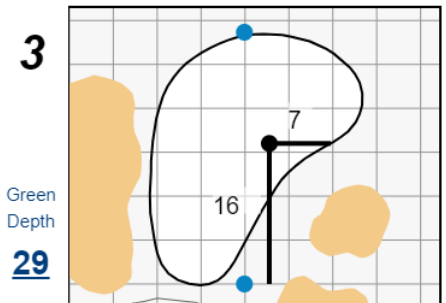

Round 4 - Sunday, July 9th, 2023

78th U.S. Women's Open

Pebble Beach Golf Links

Each side of a complete square on the green represents 5 yards. / Blue dots represent green front and back.