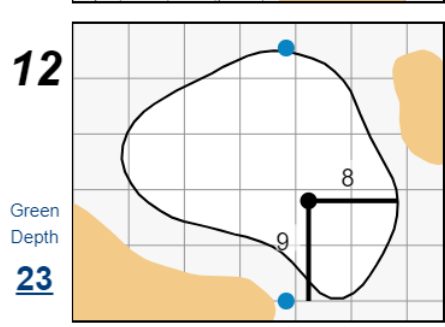

Round 4 - Sunday, July 9th, 2023

78th U.S. Women's Open

Pebble Beach Golf Links

Each side of a complete square on the green represents 5 yards. / Blue dots represent green front and back.