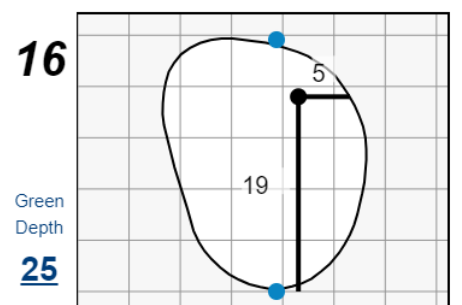

Round 4 - Sunday, July 9th, 2023

78th U.S. Women's Open

Pebble Beach Golf Links

Each side of a complete square on the green represents 5 yards. / Blue dots represent green front and back.