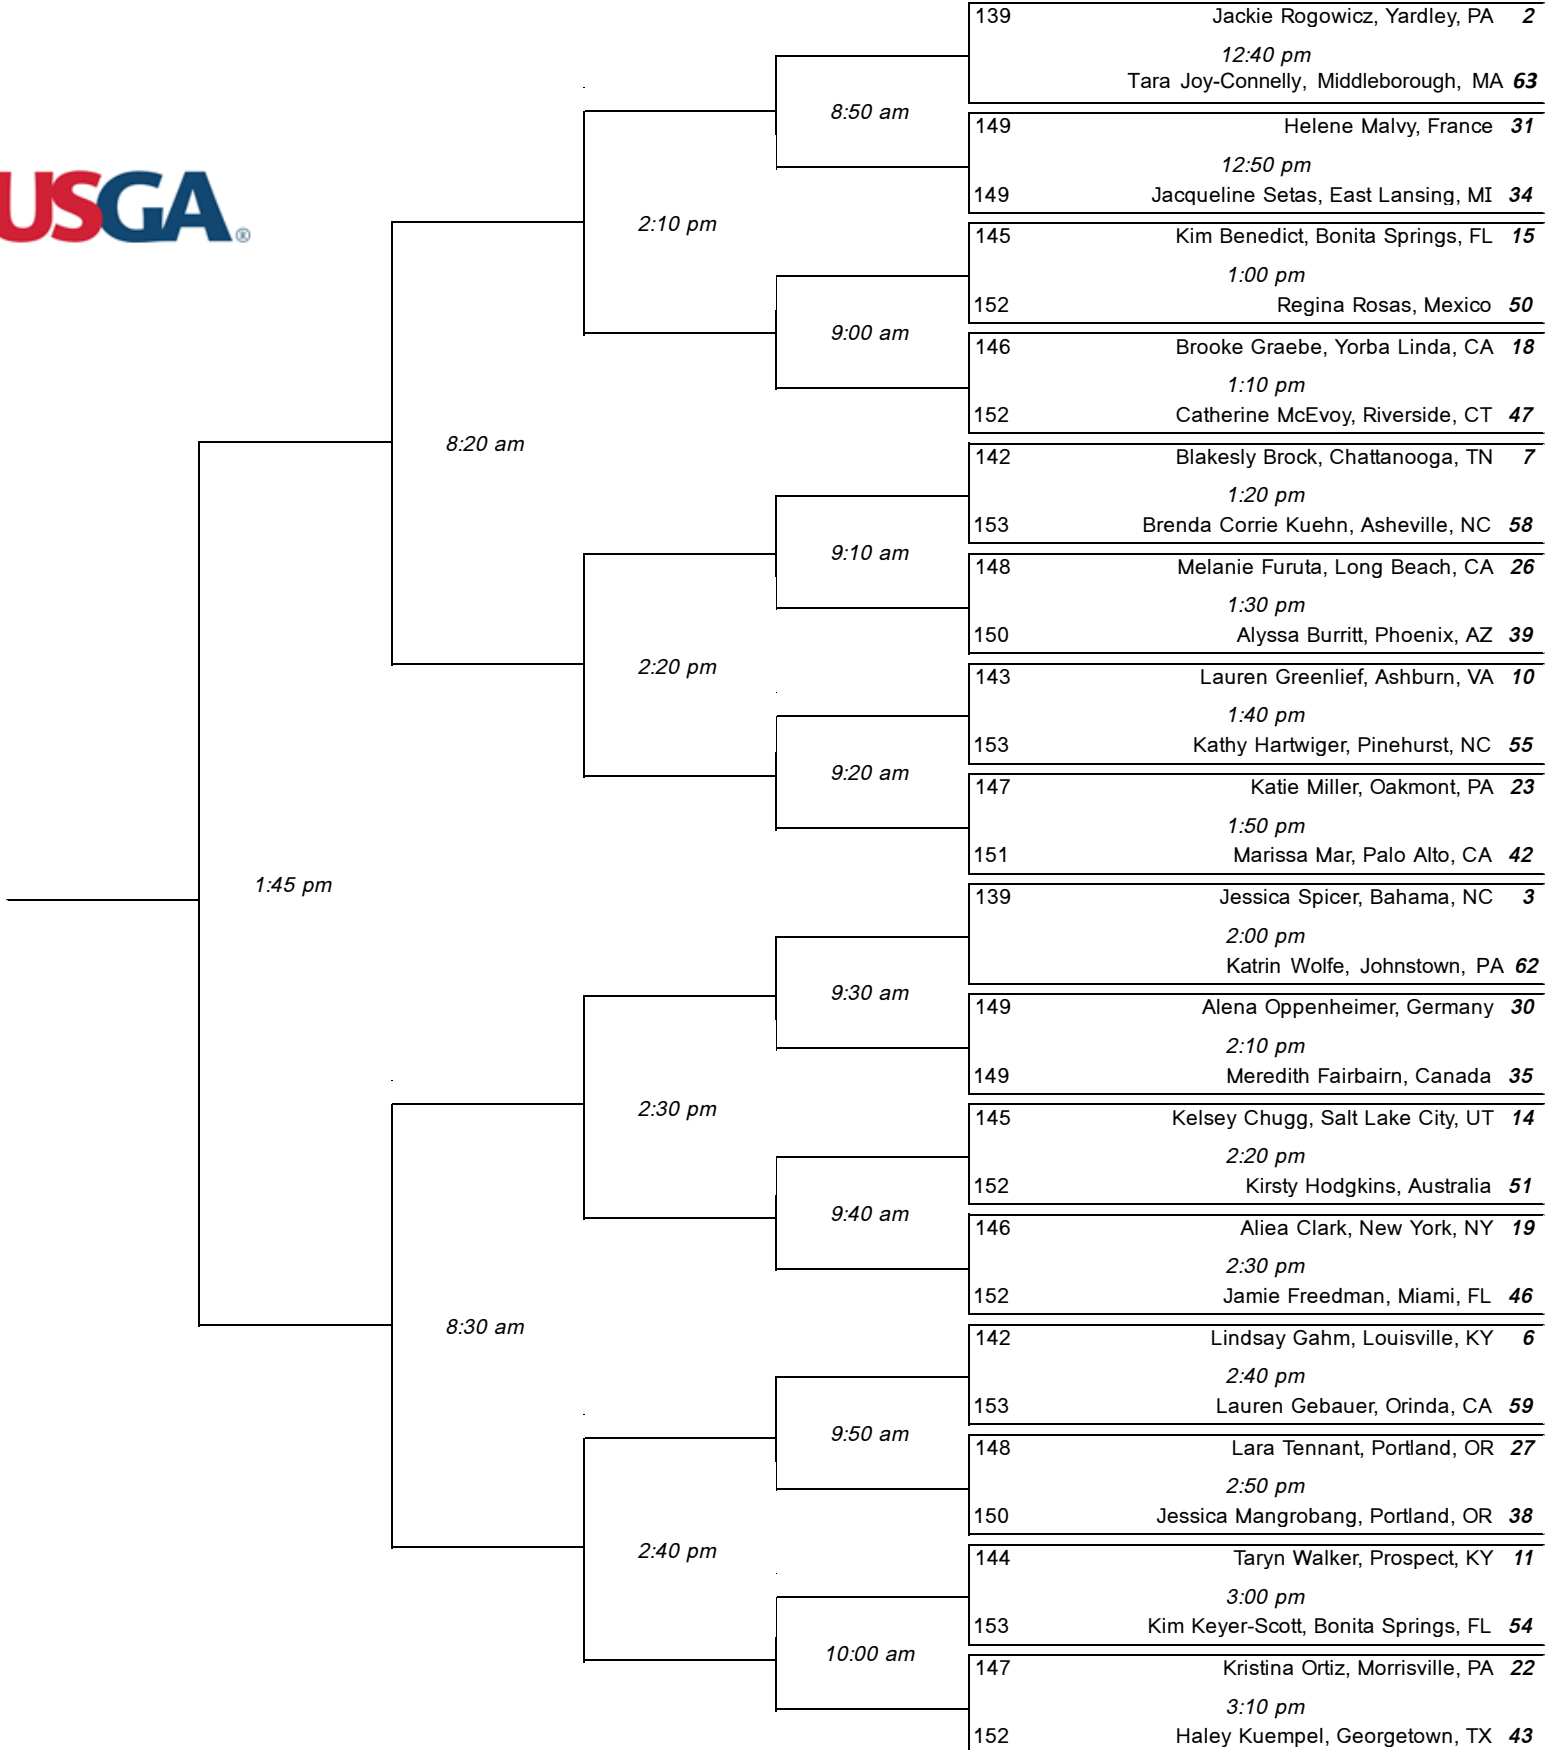

36TH U.S. WOMEN'S MID-AMATEUR CHAMPIONSHIP ®

Upper Half

36TH U.S. WOMEN'S MID-AMATEUR CHAMPIONSHIP ®

Lower Half

Semifinals
Wed, Sep 13

Quarterfinals
Wed, Sep 13

Round of 16
Tue, Sep 12

Round of 32
Tue, Sep 12

Round of 64
Monday, September 11, 2023

Caddie Bib Assignments: 1st Player = Red, 2nd Player = White