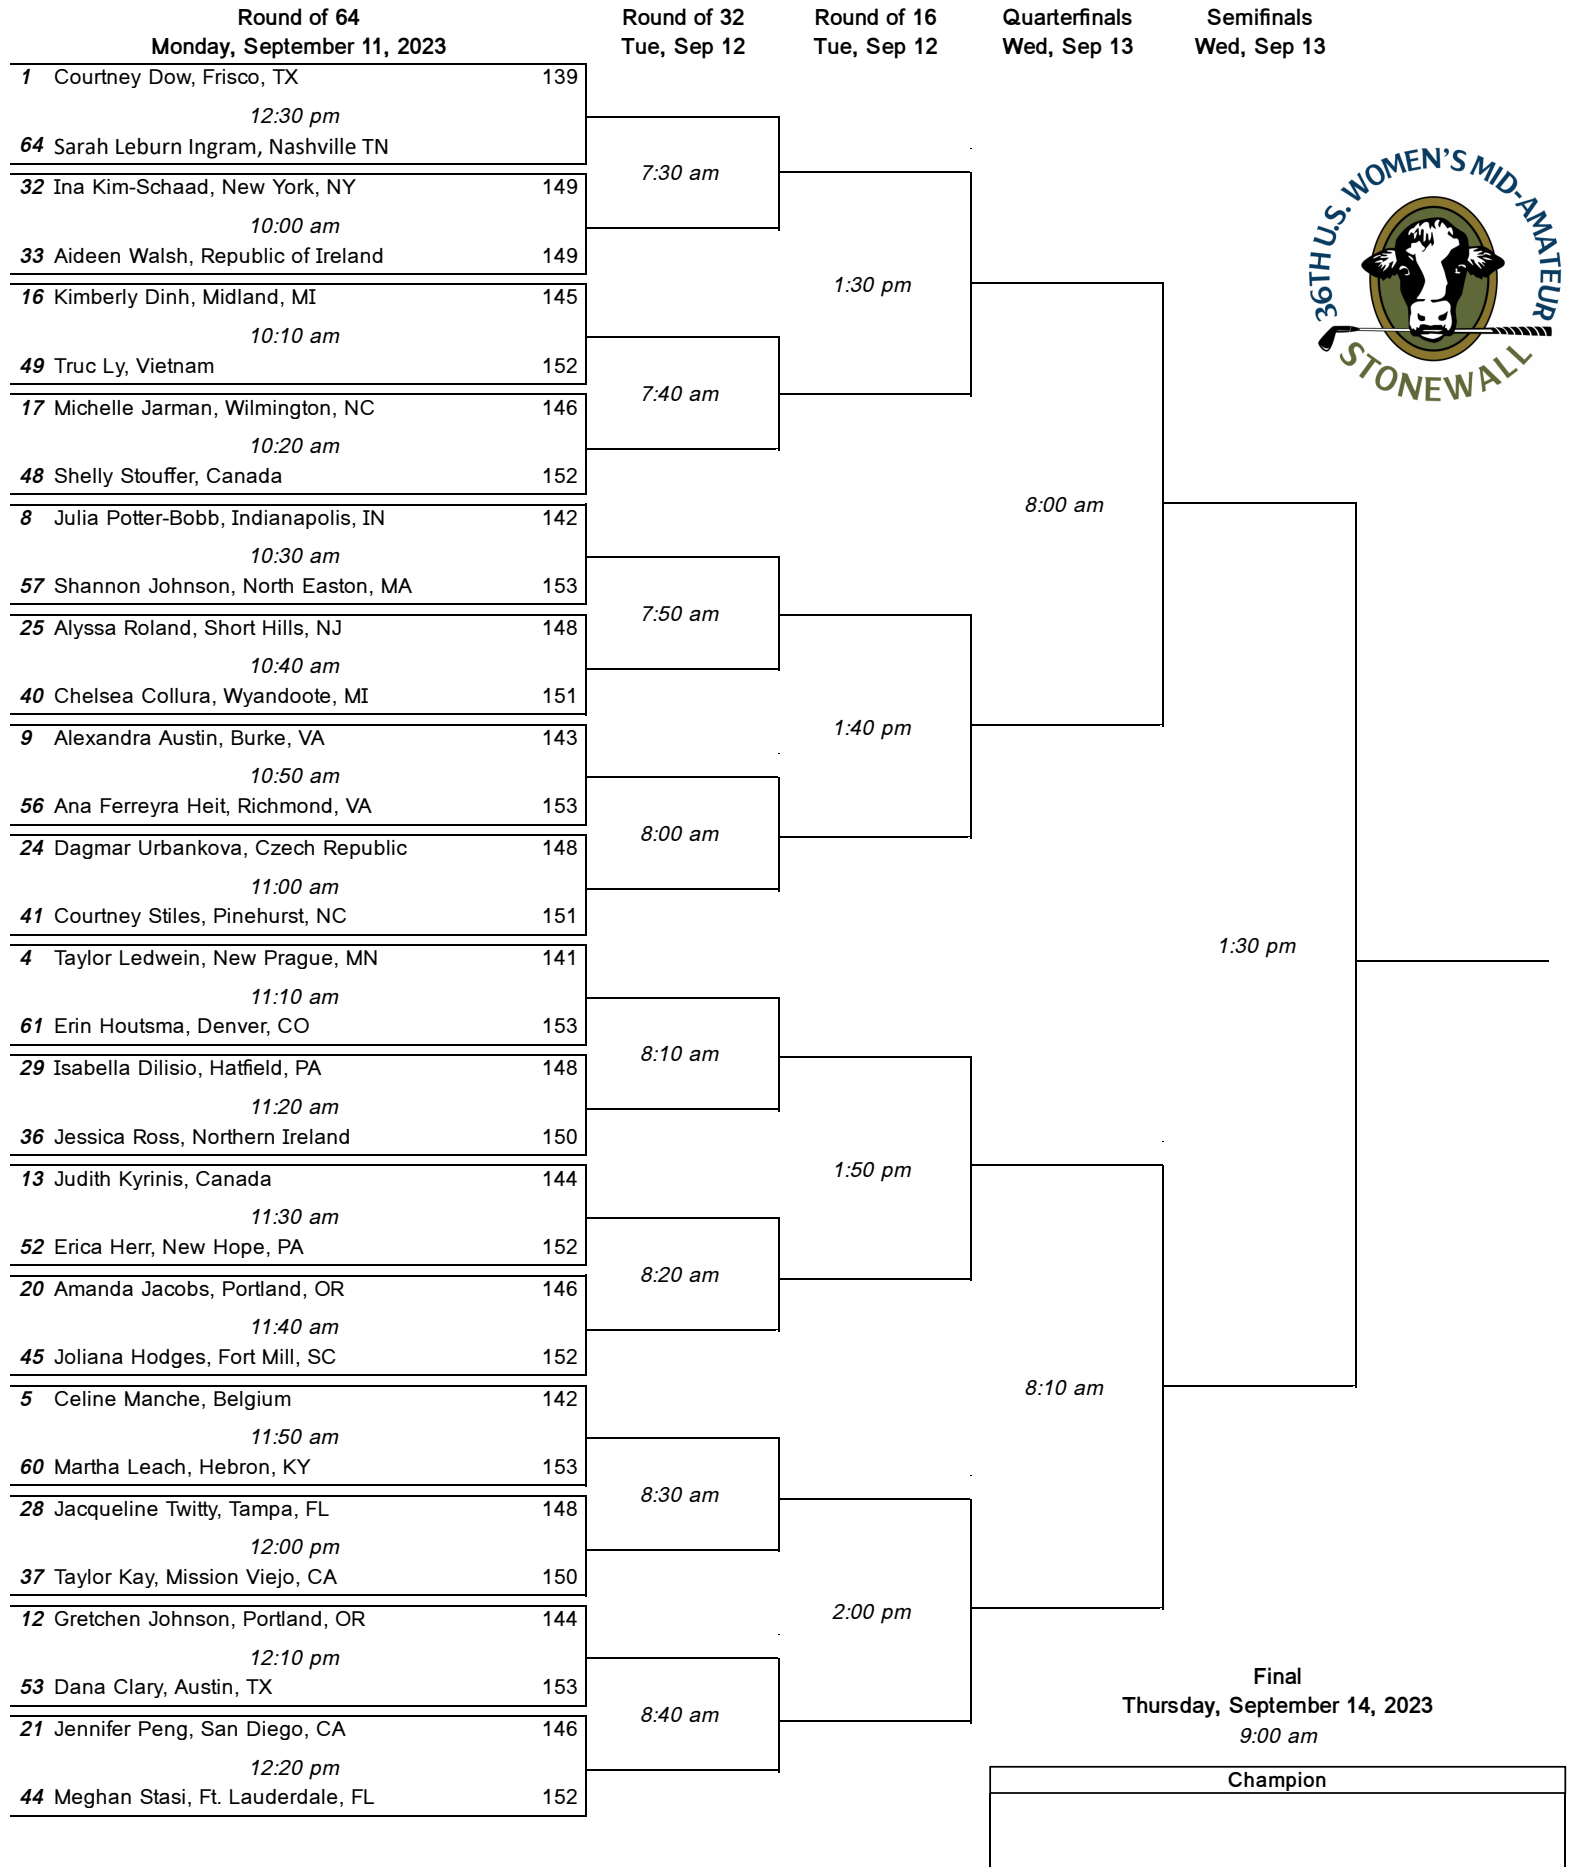

36TH U.S. WOMEN'S MID-AMATEUR CHAMPIONSHIP ®

Upper Half

36TH U.S. WOMEN'S MID-AMATEUR CHAMPIONSHIP ®

Lower Half

Semifinals
Wed, Sep 13

Quarterfinals
Wed, Sep 13

Round of 16
Tue, Sep 12

Round of 32
Tue, Sep 12

Round of 64
Monday, September 11, 2023

Caddie Bib Assignments: 1st Player = Red, 2nd Player = White