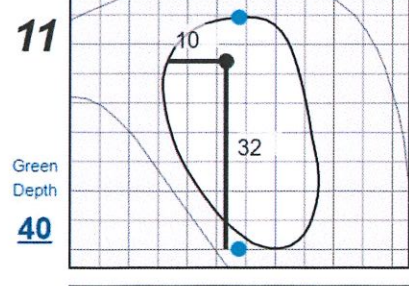

## Chambers Bay Golf Course

Each side of a complete square on the green represents 5 yards. / Blue dots represent green front and back.