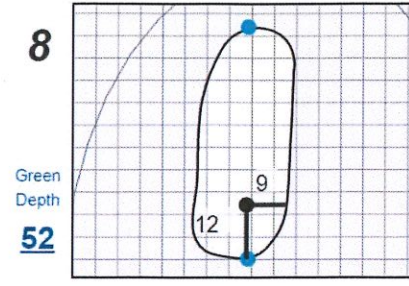

## Chambers Bay Golf Course

Each side of a complete square on the green represents 5 yards. / Blue dots represent green front and back.