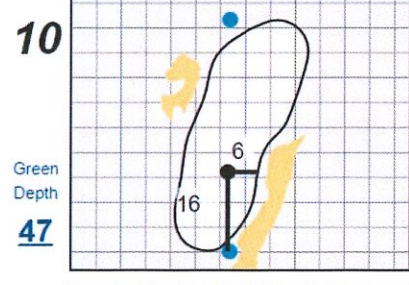

## Chambers Bay Golf Course

Each side of a complete square on the green represents 5 yards. / Blue dots represent green front and back.