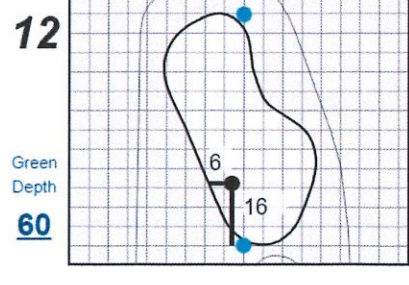

## Chambers Bay Golf Course

Each side of a complete square on the green represents 5 yards. / Blue dots represent green front and back.