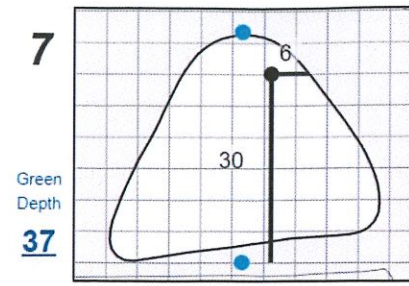

## Chambers Bay Golf Course

Each side of a complete square on the green represents 5 yards. / Blue dots represent green front and back.