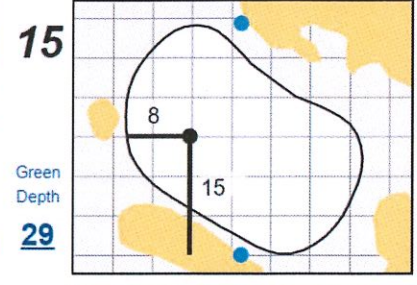

## Chambers Bay Golf Course

Each side of a complete square on the green represents 5 yards. / Blue dots represent green front and back.