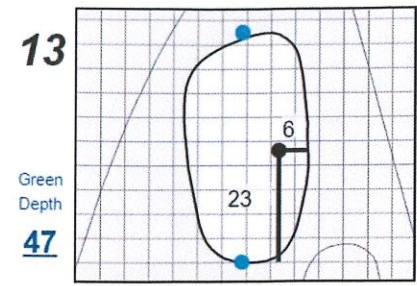

## Chambers Bay Golf Course

Each side of a complete square on the green represents 5 yards. / Blue dots represent green front and back.