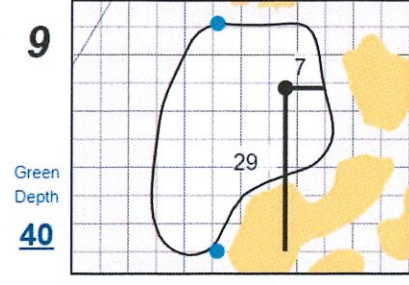

## Chambers Bay Golf Course

Each side of a complete square on the green represents 5 yards. / Blue dots represent green front and back.