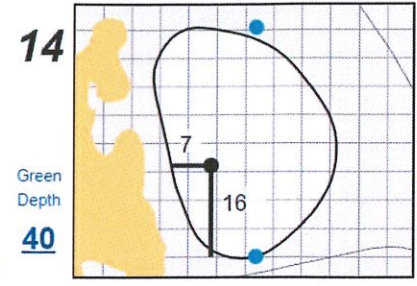

## Chambers Bay Golf Course

Each side of a complete square on the green represents 5 yards. / Blue dots represent green front and back.