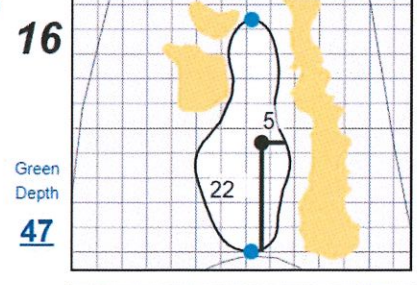

## Chambers Bay Golf Course

Each side of a complete square on the green represents 5 yards. / Blue dots represent green front and back.