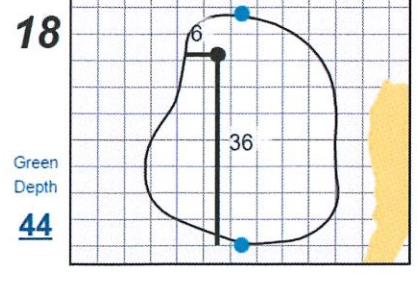

## Chambers Bay Golf Course

Each side of a complete square on the green represents 5 yards. / Blue dots represent green front and back.