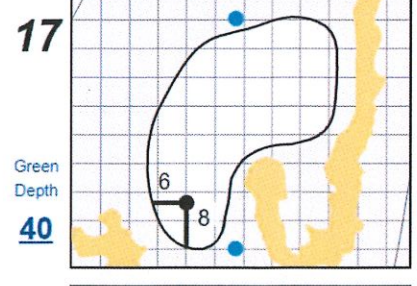

## Chambers Bay Golf Course

Each side of a complete square on the green represents 5 yards. / Blue dots represent green front and back.