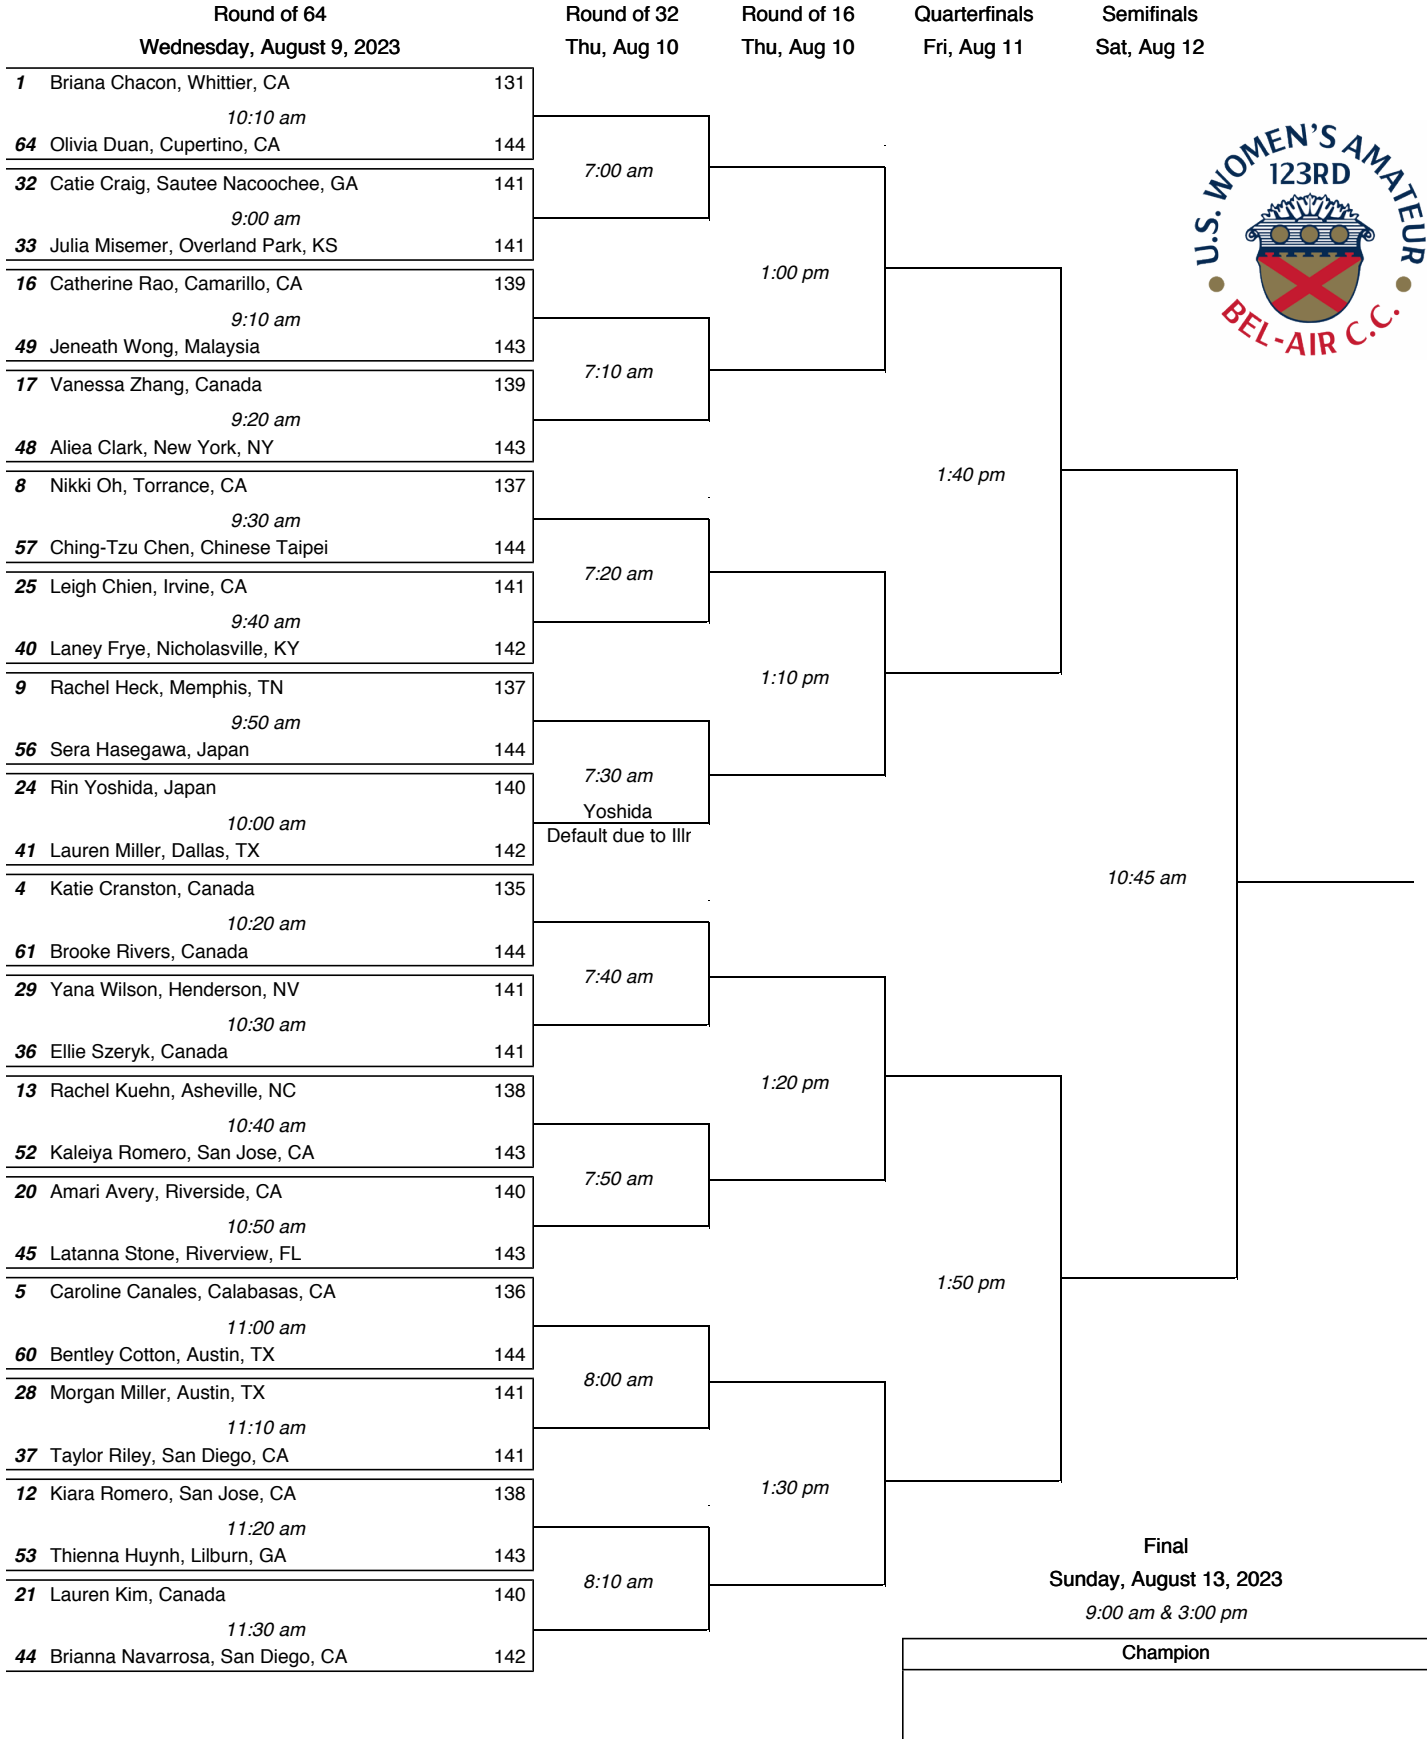

123RD U.S. WOMEN'S AMATEUR CHAMPIONSHIP ®

Upper Half

123RD U.S. WOMEN'S AMATEUR CHAMPIONSHIP ®

Lower Half

Semifinals
Sat, Aug 12

Quarterfinals
Fri, Aug 11

Round of 16
Thu, Aug 10

Round of 32
Thu, Aug 10

Round of 64
Wednesday, August 9, 2023

Caddie Bib Assignments: 1st Player = Red, 2nd Player = White