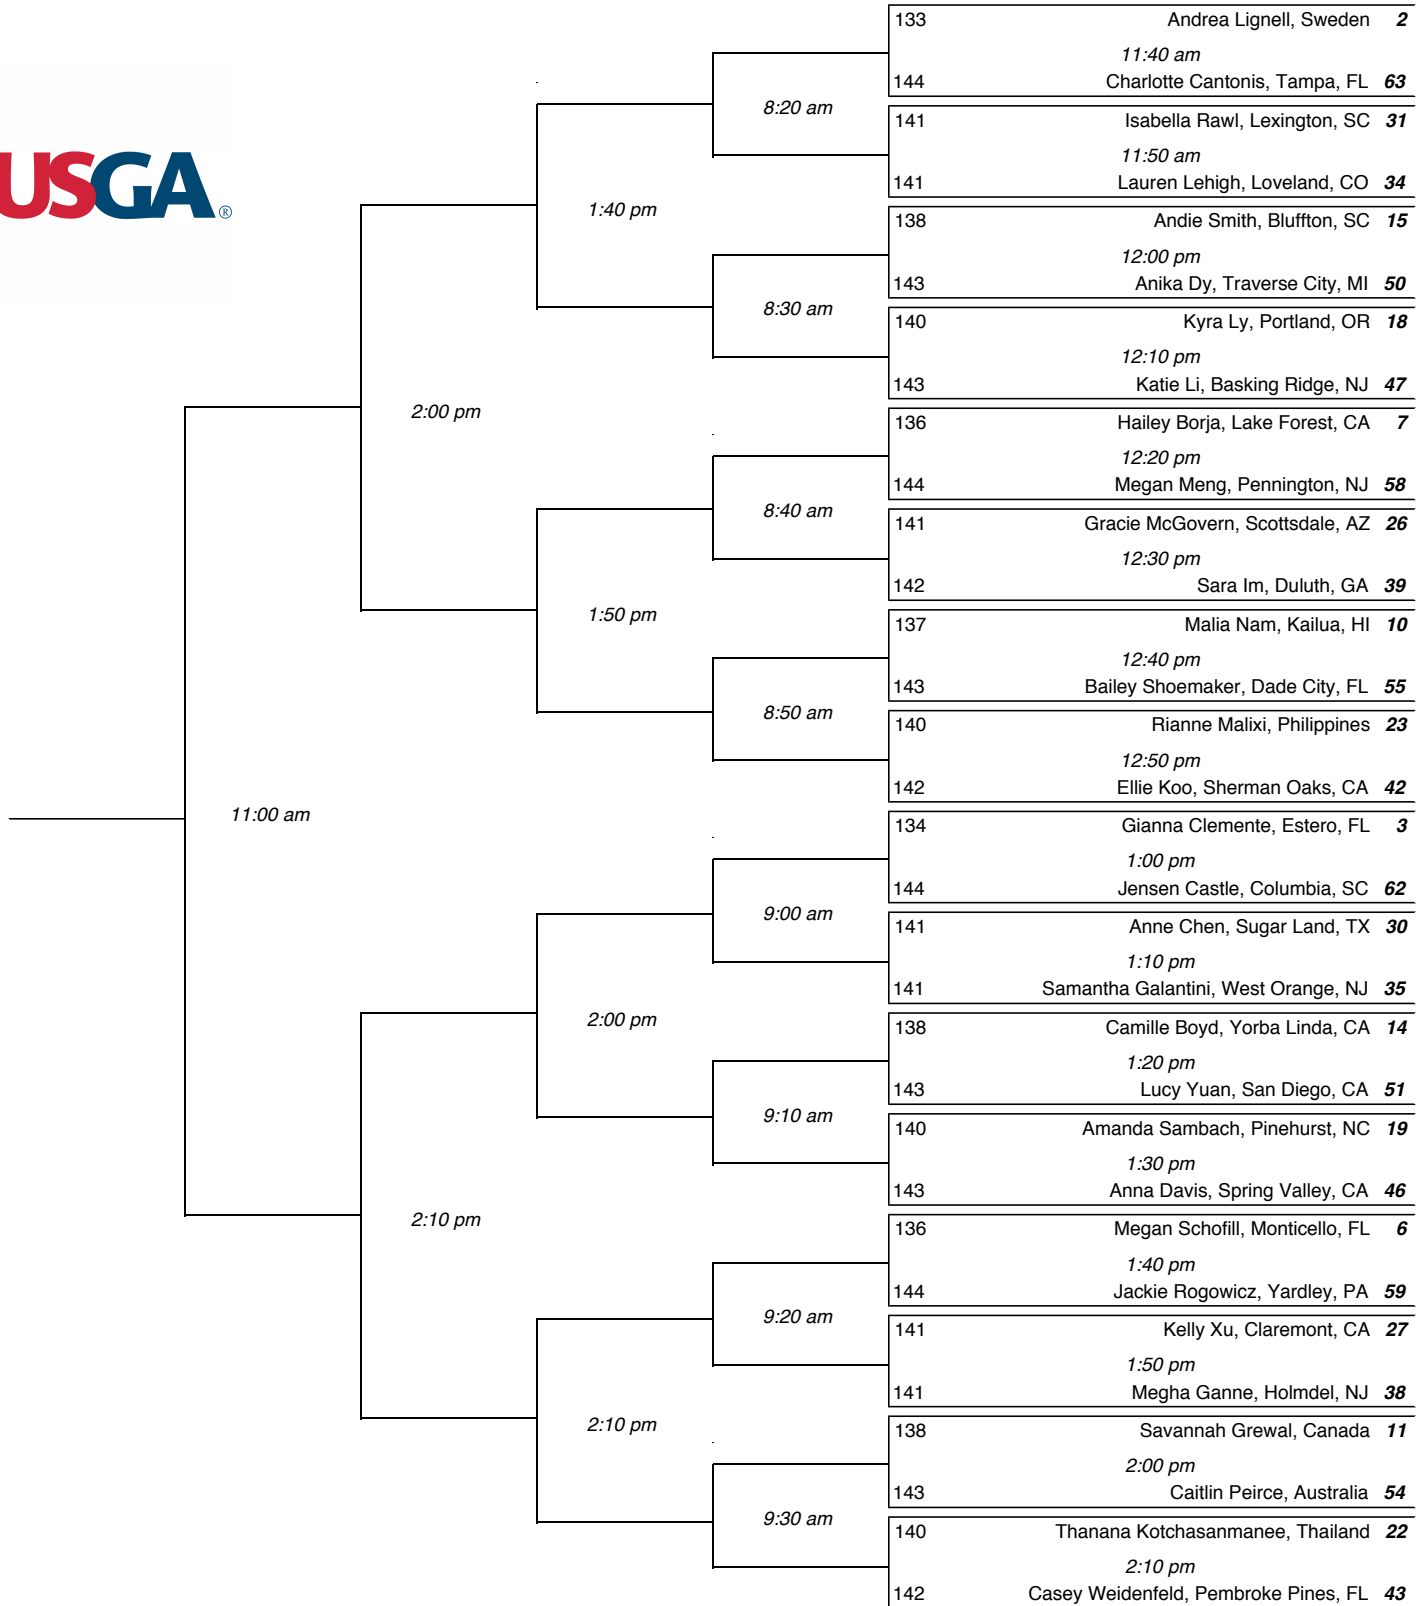

123RD U.S. WOMEN'S AMATEUR CHAMPIONSHIP ®

Upper Half

123RD U.S. WOMEN'S AMATEUR CHAMPIONSHIP ®

Lower Half

Semifinals
Sat, Aug 12

Quarterfinals
Fri, Aug 11

Round of 16
Thu, Aug 10

Round of 32
Thu, Aug 10

Round of 64
Wednesday, August 9, 2023

Caddie Bib Assignments: 1st Player = Red, 2nd Player = White