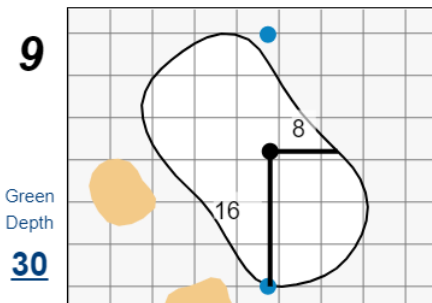

**75th U.S. Junior Amateur Championship - Beresford Creek**

**Daniel Island Club**

Each side of a complete square on the green represents 5 yards. / Blue dots represent green front and back.