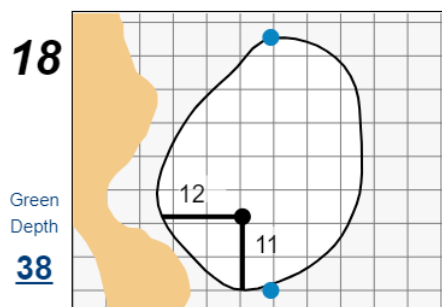

**75th U.S. Junior Amateur Championship - Beresford Creek**

**Daniel Island Club**

Each side of a complete square on the green represents 5 yards. / Blue dots represent green front and back.