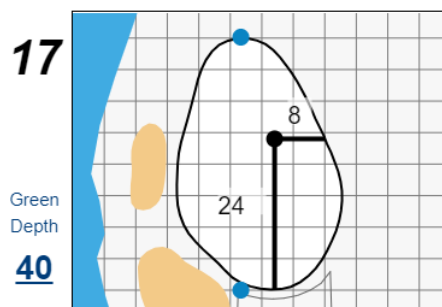

**75th U.S. Junior Amateur Championship - Beresford Creek**

**Daniel Island Club**

Each side of a complete square on the green represents 5 yards. / Blue dots represent green front and back.