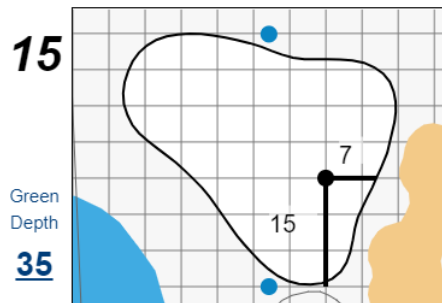

**75th U.S. Junior Amateur Championship - Beresford Creek**

**Daniel Island Club**

Each side of a complete square on the green represents 5 yards. / Blue dots represent green front and back.