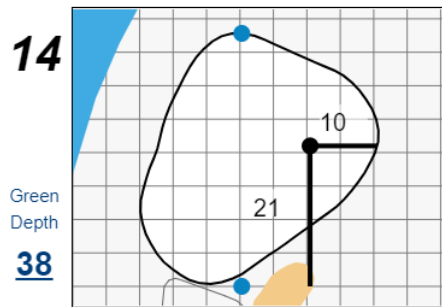

**75th U.S. Junior Amateur Championship - Beresford Creek**

**Daniel Island Club**

Each side of a complete square on the green represents 5 yards. / Blue dots represent green front and back.