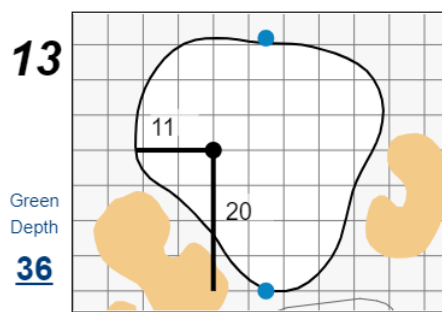

**75th U.S. Junior Amateur Championship - Beresford Creek**

**Daniel Island Club**

Each side of a complete square on the green represents 5 yards. / Blue dots represent green front and back.