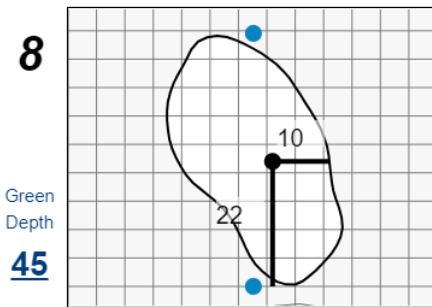

**75th U.S. Junior Amateur Championship - Beresford Creek**

**Daniel Island Club**

Each side of a complete square on the green represents 5 yards. / Blue dots represent green front and back.