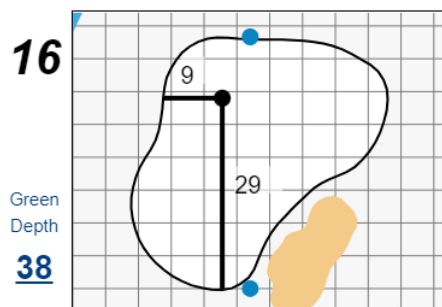

**75th U.S. Junior Amateur Championship - Beresford Creek**

**Daniel Island Club**

Each side of a complete square on the green represents 5 yards. / Blue dots represent green front and back.