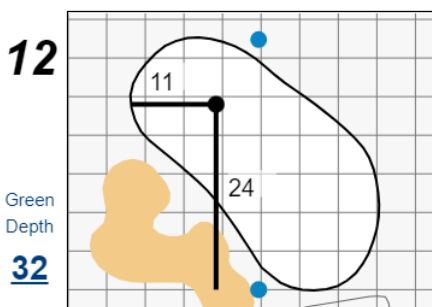

**75th U.S. Junior Amateur Championship - Beresford Creek**

**Daniel Island Club**

Each side of a complete square on the green represents 5 yards. / Blue dots represent green front and back.