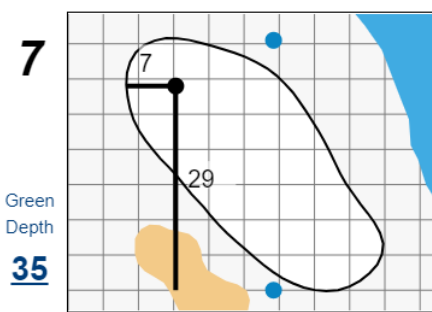

**75th U.S. Junior Amateur Championship - Beresford Creek**

**Daniel Island Club**

Each side of a complete square on the green represents 5 yards. / Blue dots represent green front and back.