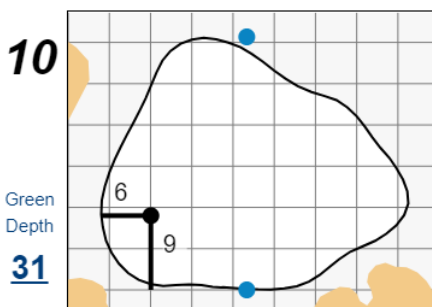

**75th U.S. Junior Amateur Championship - Beresford Creek**

**Daniel Island Club**

Each side of a complete square on the green represents 5 yards. / Blue dots represent green front and back.