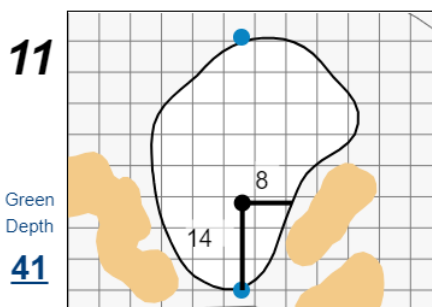

**75th U.S. Junior Amateur Championship - Beresford Creek**

**Daniel Island Club**

Each side of a complete square on the green represents 5 yards. / Blue dots represent green front and back.