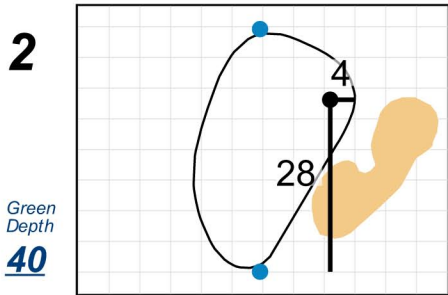

Final Match - Sunday, August 12th, 2018

2018 U.S. Women's Amateur

The Golf Club of Tennessee

Each side of a complete square on the green represents 5 yards. / Blue dots represent green front and back.