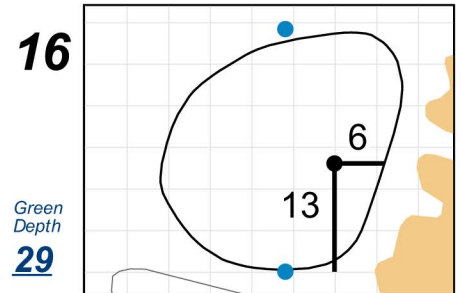

Final Match - Sunday, August 12th, 2018

2018 U.S. Women's Amateur

The Golf Club of Tennessee

Each side of a complete square on the green represents 5 yards. / Blue dots represent green front and back.