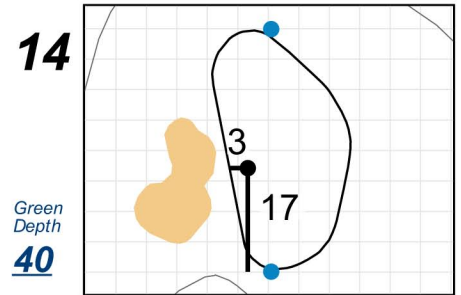

Final Match - Sunday, August 12th, 2018

2018 U.S. Women's Amateur

The Golf Club of Tennessee

Each side of a complete square on the green represents 5 yards. / Blue dots represent green front and back.