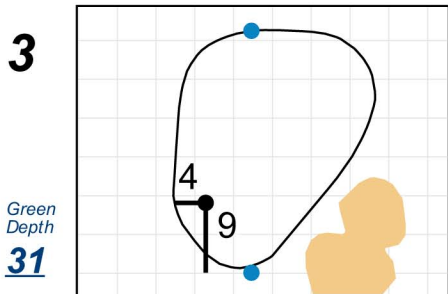

Final Match - Sunday, August 12th, 2018

2018 U.S. Women's Amateur

The Golf Club of Tennessee

Each side of a complete square on the green represents 5 yards. / Blue dots represent green front and back.