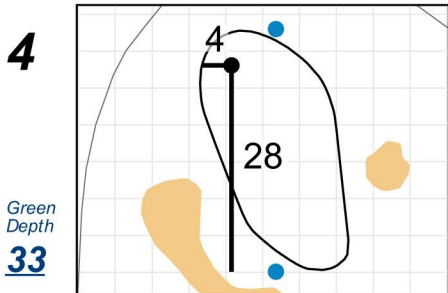

Final Match - Sunday, August 12th, 2018

2018 U.S. Women's Amateur

The Golf Club of Tennessee

Each side of a complete square on the green represents 5 yards. / Blue dots represent green front and back.