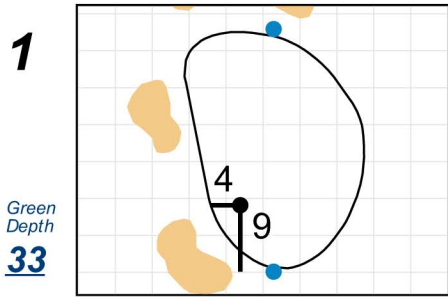

Final Match - Sunday, August 12th, 2018

2018 U.S. Women's Amateur

The Golf Club of Tennessee

Each side of a complete square on the green represents 5 yards. / Blue dots represent green front and back.