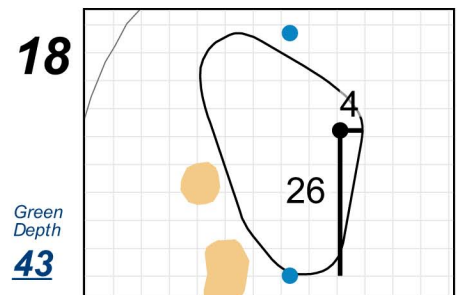

Final Match - Sunday, August 12th, 2018

2018 U.S. Women's Amateur

The Golf Club of Tennessee

Each side of a complete square on the green represents 5 yards. / Blue dots represent green front and back.