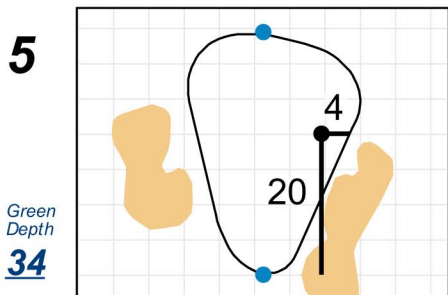

Final Match - Sunday, August 12th, 2018

2018 U.S. Women's Amateur

The Golf Club of Tennessee

Each side of a complete square on the green represents 5 yards. / Blue dots represent green front and back.