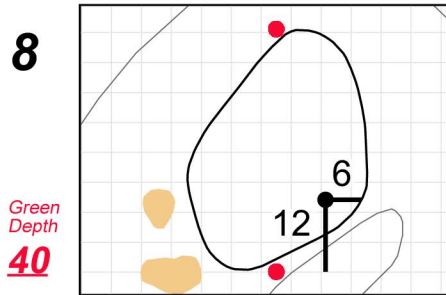

Final Match - Sunday, August 12th, 2018

2018 U.S. Women's Amateur

The Golf Club of Tennessee

Each side of a complete square on the green represents 5 yards. / Blue dots represent green front and back.