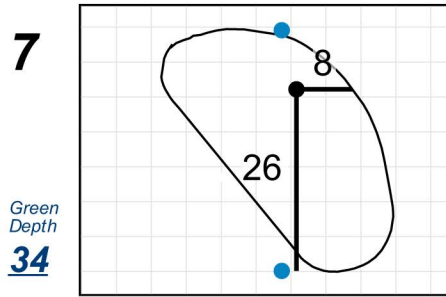

Final Match - Sunday, August 12th, 2018

2018 U.S. Women's Amateur

The Golf Club of Tennessee

Each side of a complete square on the green represents 5 yards. / Blue dots represent green front and back.