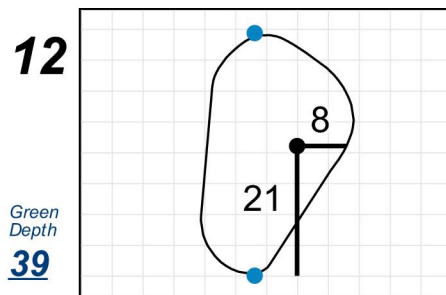

Final Match - Sunday, August 12th, 2018

2018 U.S. Women's Amateur

The Golf Club of Tennessee

Each side of a complete square on the green represents 5 yards. / Blue dots represent green front and back.