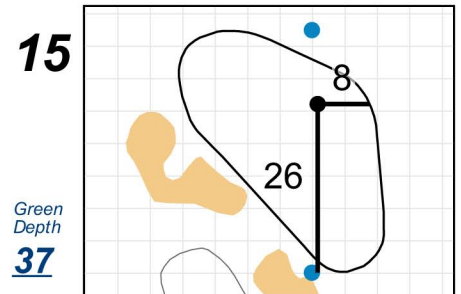

Final Match - Sunday, August 12th, 2018

2018 U.S. Women's Amateur

The Golf Club of Tennessee

Each side of a complete square on the green represents 5 yards. / Blue dots represent green front and back.