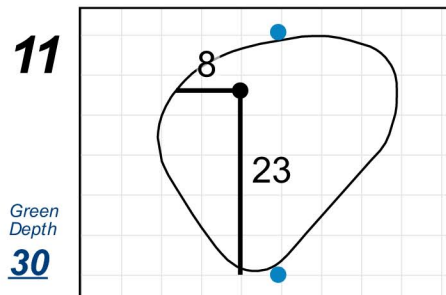

Final Match - Sunday, August 12th, 2018

2018 U.S. Women's Amateur

The Golf Club of Tennessee

Each side of a complete square on the green represents 5 yards. / Blue dots represent green front and back.