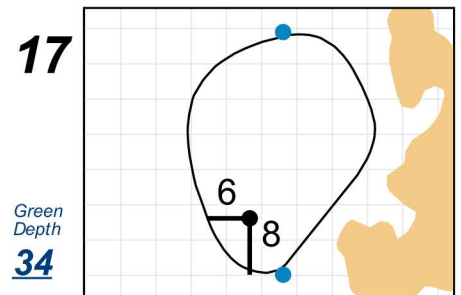

Final Match - Sunday, August 12th, 2018

2018 U.S. Women's Amateur

The Golf Club of Tennessee

Each side of a complete square on the green represents 5 yards. / Blue dots represent green front and back.