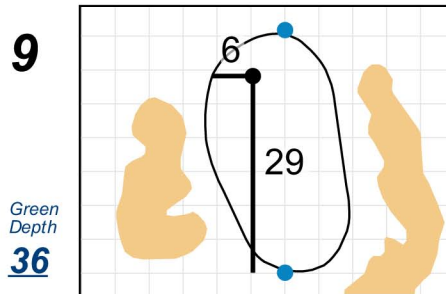

Final Match - Sunday, August 12th, 2018

2018 U.S. Women's Amateur

The Golf Club of Tennessee

Each side of a complete square on the green represents 5 yards. / Blue dots represent green front and back.