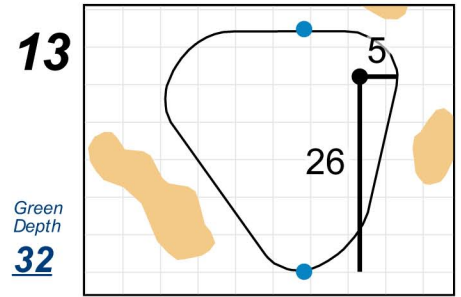

Final Match - Sunday, August 12th, 2018

2018 U.S. Women's Amateur

The Golf Club of Tennessee

Each side of a complete square on the green represents 5 yards. / Blue dots represent green front and back.