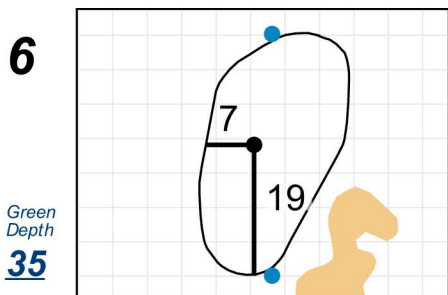

Final Match - Sunday, August 12th, 2018

2018 U.S. Women's Amateur

The Golf Club of Tennessee

Each side of a complete square on the green represents 5 yards. / Blue dots represent green front and back.