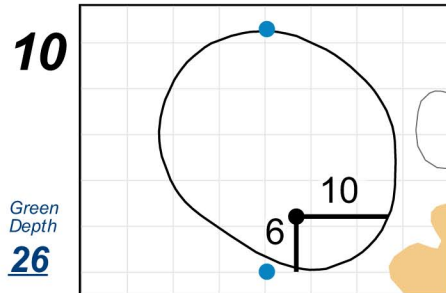

Final Match - Sunday, August 12th, 2018

2018 U.S. Women's Amateur

The Golf Club of Tennessee

Each side of a complete square on the green represents 5 yards. / Blue dots represent green front and back.