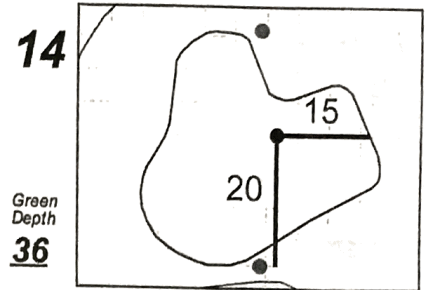

# Stroke Play Round 1 - Saturday, October 6th, 2018 **USGA**

**57th U.S. Senior Women's Amateur Championship**

**~ Orchid Island Golf & Beach Club ~**

Each side of a complete square on the green represents 5 yards. / Blue dots represent green front and back.