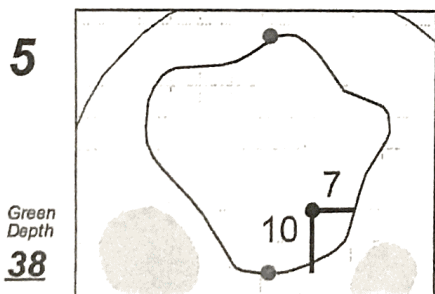

# Stroke Play Round 1 - Saturday, October 6th, 2018 **USGA**

**57th U.S. Senior Women's Amateur Championship**

**~ Orchid Island Golf & Beach Club ~**

Each side of a complete square on the green represents 5 yards. / Blue dots represent green front and back.