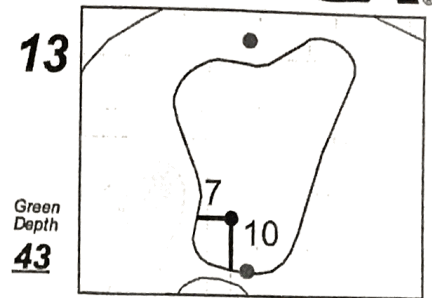

# Stroke Play Round 1 - Saturday, October 6th, 2018 **USGA**

**57th U.S. Senior Women's Amateur Championship**

**~ Orchid Island Golf & Beach Club ~**

Each side of a complete square on the green represents 5 yards. / Blue dots represent green front and back.