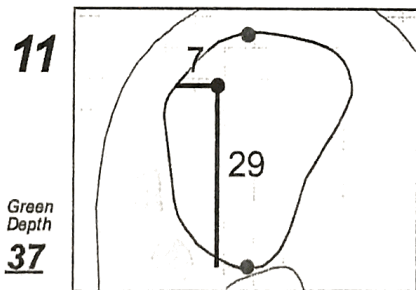

# Stroke Play Round 1 - Saturday, October 6th, 2018 **USGA**

**57th U.S. Senior Women's Amateur Championship**

**~ Orchid Island Golf & Beach Club ~**

Each side of a complete square on the green represents 5 yards. / Blue dots represent green front and back.