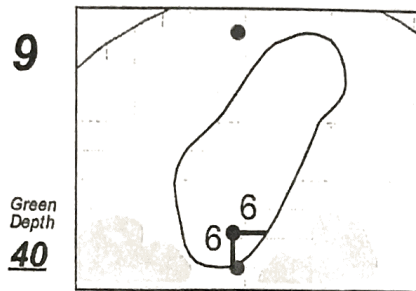

# Stroke Play Round 1 - Saturday, October 6th, 2018 **USGA**

**57th U.S. Senior Women's Amateur Championship**

**~ Orchid Island Golf & Beach Club ~**

Each side of a complete square on the green represents 5 yards. / Blue dots represent green front and back.