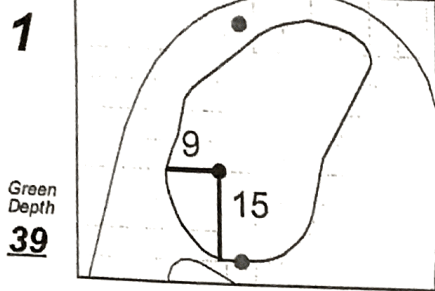

# Stroke Play Round 1 - Saturday, October 6th, 2018 **USGA**

**57th U.S. Senior Women's Amateur Championship**

**~ Orchid Island Golf & Beach Club ~**

Each side of a complete square on the green represents 5 yards. / Blue dots represent green front and back.