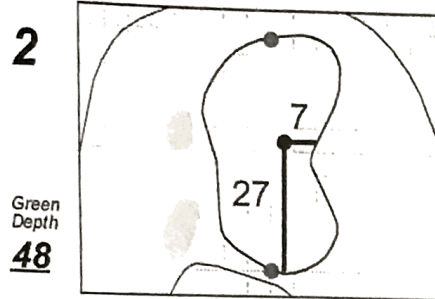

# Stroke Play Round 1 - Saturday, October 6th, 2018 **USGA**

**57th U.S. Senior Women's Amateur Championship**

**~ Orchid Island Golf & Beach Club ~**

Each side of a complete square on the green represents 5 yards. / Blue dots represent green front and back.