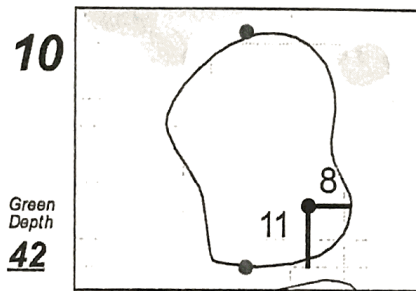

# Stroke Play Round 1 - Saturday, October 6th, 2018 **USGA**

**57th U.S. Senior Women's Amateur Championship**

**~ Orchid Island Golf & Beach Club ~**

Each side of a complete square on the green represents 5 yards. / Blue dots represent green front and back.