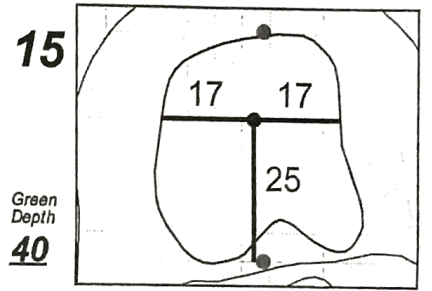

# Stroke Play Round 1 - Saturday, October 6th, 2018 **USGA**

**57th U.S. Senior Women's Amateur Championship**

**~ Orchid Island Golf & Beach Club ~**

Each side of a complete square on the green represents 5 yards. / Blue dots represent green front and back.