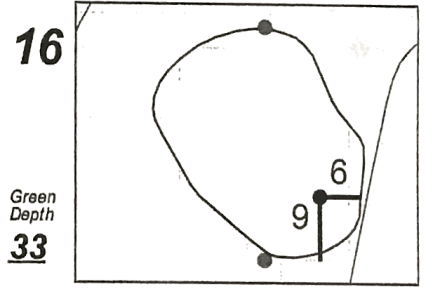

# Stroke Play Round 1 - Saturday, October 6th, 2018 **USGA**

**57th U.S. Senior Women's Amateur Championship**

**~ Orchid Island Golf & Beach Club ~**

Each side of a complete square on the green represents 5 yards. / Blue dots represent green front and back.