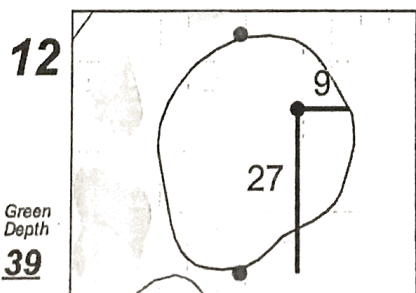

# Stroke Play Round 1 - Saturday, October 6th, 2018 **USGA**

**57th U.S. Senior Women's Amateur Championship**

**~ Orchid Island Golf & Beach Club ~**

Each side of a complete square on the green represents 5 yards. / Blue dots represent green front and back.