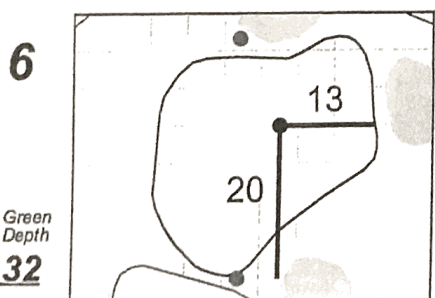

# Stroke Play Round 1 - Saturday, October 6th, 2018 **USGA**

**57th U.S. Senior Women's Amateur Championship**

**~ Orchid Island Golf & Beach Club ~**

Each side of a complete square on the green represents 5 yards. / Blue dots represent green front and back.