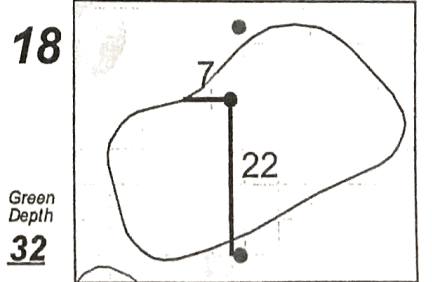

# Stroke Play Round 1 - Saturday, October 6th, 2018 **USGA**

**57th U.S. Senior Women's Amateur Championship**

**~ Orchid Island Golf & Beach Club ~**

Each side of a complete square on the green represents 5 yards. / Blue dots represent green front and back.