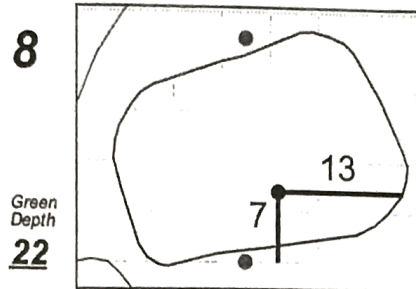

# Stroke Play Round 1 - Saturday, October 6th, 2018 **USGA**

**57th U.S. Senior Women's Amateur Championship**

**~ Orchid Island Golf & Beach Club ~**

Each side of a complete square on the green represents 5 yards. / Blue dots represent green front and back.