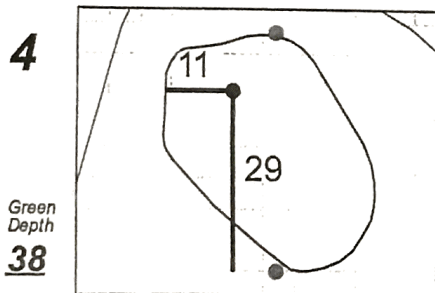

# Stroke Play Round 1 - Saturday, October 6th, 2018 **USGA**

**57th U.S. Senior Women's Amateur Championship**

**~ Orchid Island Golf & Beach Club ~**

Each side of a complete square on the green represents 5 yards. / Blue dots represent green front and back.