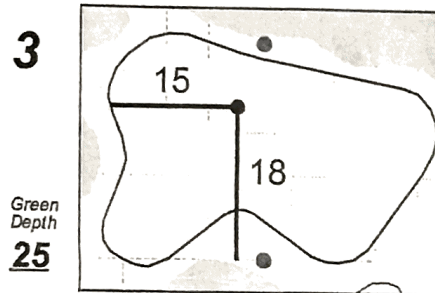

# Stroke Play Round 1 - Saturday, October 6th, 2018 **USGA**

**57th U.S. Senior Women's Amateur Championship**

**~ Orchid Island Golf & Beach Club ~**

Each side of a complete square on the green represents 5 yards. / Blue dots represent green front and back.