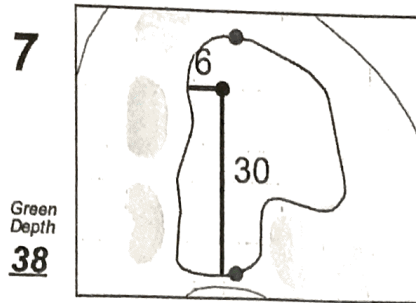

# Stroke Play Round 1 - Saturday, October 6th, 2018 **USGA**

**57th U.S. Senior Women's Amateur Championship**

**~ Orchid Island Golf & Beach Club ~**

Each side of a complete square on the green represents 5 yards. / Blue dots represent green front and back.