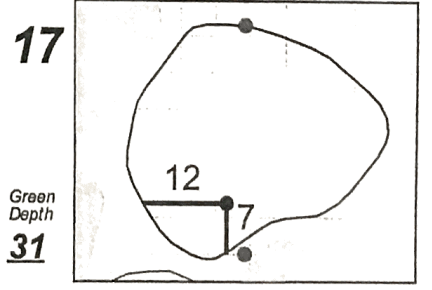

# Stroke Play Round 1 - Saturday, October 6th, 2018 **USGA**

**57th U.S. Senior Women's Amateur Championship**

**~ Orchid Island Golf & Beach Club ~**

Each side of a complete square on the green represents 5 yards. / Blue dots represent green front and back.