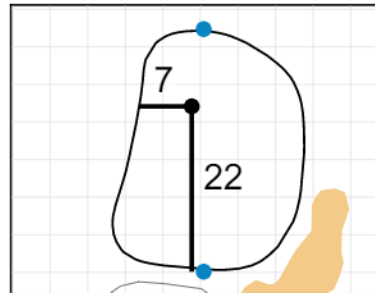

Green Depth  
**31**

**8**

Green Depth  
**33**

**14**

Green Depth  
**35**

**3**

Green Depth  
**31**

**9**

Green Depth  
**38**

**15**

Green Depth  
**33**

**4**

Green Depth  
**32**

**10**

Green Depth  
**32**

**16**

Green Depth  
**31**

**5**

Green Depth  
**35**

**11**

Green Depth  
**35**

**17**

Green Depth  
**36**

**6**

Green Depth  
**33**

**12**

Green Depth  
**35**

**18**

Green Depth  
**38**

**2019 U.S. Senior Women's Open**

**Pine Needles Lodge & Golf Club**

Each side of a complete square on the green represents 5 yards. / Blue dots represent green front and back.