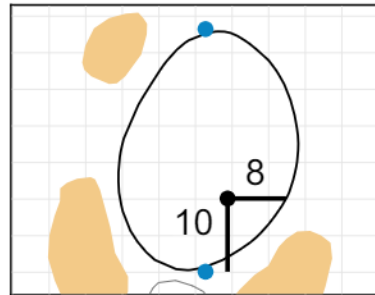

# Round 4 - Sunday, May 19th, 2019

**1**

Green Depth  
**36**

**7**

Green Depth  
**37**

**13**

Green Depth  
**42**

**2**

Green Depth  
**31**

**8**

Green Depth  
**33**

**14**

Green Depth  
**35**

**3**

Green Depth  
**31**

**9**

Green Depth  
**33**

**12**

Green Depth  
**35**

**18**

Green Depth  
**38**

**2019 U.S. Senior Women's Open**

**Pine Needles Lodge & Golf Club**

Each side of a complete square on the green represents 5 yards. / Blue dots represent green front and back.