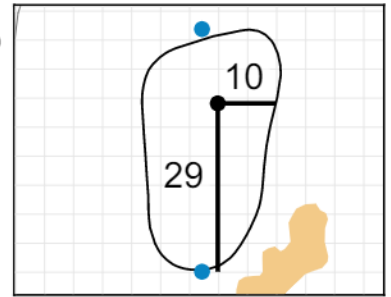

# Round 4 - Sunday, May 19th, 2019

**1**

Green Depth  
**36**

**7**

Green Depth  
**37**

**13**

Green Depth  
**42**

**2**

Green Depth  
**31**

**8**

Green Depth  
**33**

**14**

Green Depth  
**35**

**3**

Green Depth  
**31**

**9**

Green Depth  
**38**

**15**

Green Depth  
**33**

**4**

Green Depth  
**32**

**10**

Green Depth  
**32**

**16**

Green Depth  
**33**

**12**

Green Depth  
**35**

**18**

Green Depth  
**38**

**2019 U.S. Senior Women's Open**

**Pine Needles Lodge & Golf Club**

Each side of a complete square on the green represents 5 yards. / Blue dots represent green front and back.