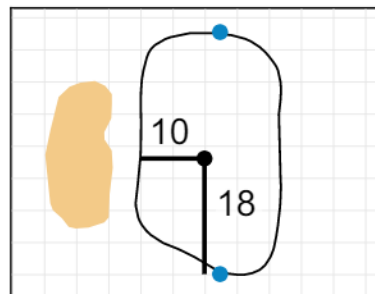

# Round 4 - Sunday, May 19th, 2019

**1**

Green Depth  
**36**

**7**

Green Depth  
**37**

**13**

Green Depth  
**42**

**2**

Green Depth  
**31**

**8**

Green Depth  
**33**

**14**

Green Depth  
**35**

**3**

Green Depth  
**31**

**9**

Green Depth  
**38**

**15**

Green Depth  
**33**

**4**

Green Depth  
**32**

**10**

Green Depth  
**32**

**16**

Green Depth  
**33**

**12**

Green Depth  
**35**

**18**

Green Depth  
**38**

**2019 U.S. Senior Women's Open**

**Pine Needles Lodge & Golf Club**

Each side of a complete square on the green represents 5 yards. / Blue dots represent green front and back.