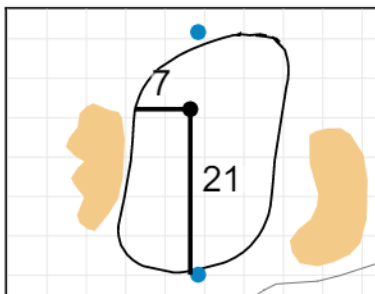

Green Depth  
**31**

**8**

Green Depth  
**33**

**14**

Green Depth  
**35**

**3**

Green Depth  
**31**

**9**

Green Depth  
**38**

**15**

Green Depth  
**33**

**4**

Green Depth  
**32**

**10**

Green Depth  
**32**

**16**

Green Depth  
**31**

**5**

Green Depth  
**35**

**11**

Green Depth  
**35**

**17**

Green Depth  
**36**

**6**

Green Depth  
**33**

**12**

Green Depth  
**35**

**18**

Green Depth  
**38**

**2019 U.S. Senior Women's Open**

**Pine Needles Lodge & Golf Club**

Each side of a complete square on the green represents 5 yards. / Blue dots represent green front and back.