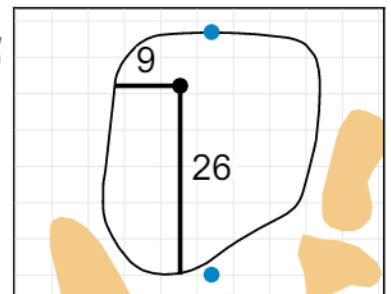

Green Depth  
**31**

**8**

Green Depth  
**33**

**14**

Green Depth  
**35**

**3**

Green Depth  
**31**

**9**

Green Depth  
**38**

**15**

Green Depth  
**33**

**4**

Green Depth  
**32**

**10**

Green Depth  
**32**

**16**

Green Depth  
**33**

**12**

Green Depth  
**35**

**18**

Green Depth  
**38**

**2019 U.S. Senior Women's Open**

**Pine Needles Lodge & Golf Club**

Each side of a complete square on the green represents 5 yards. / Blue dots represent green front and back.