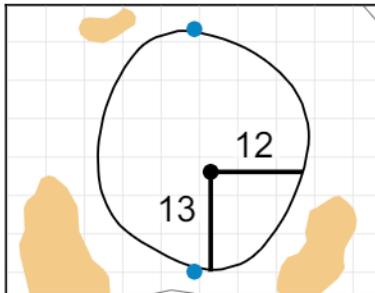

Green Depth  
**31**

**8**

Green Depth  
**33**

**14**

Green Depth  
**35**

**3**

Green Depth  
**31**

**9**

Green Depth  
**38**

**15**

Green Depth  
**33**

**4**

Green Depth  
**32**

**10**

Green Depth  
**32**

**16**

Green Depth  
**31**

**5**

Green Depth  
**35**

**11**

Green Depth  
**35**

**17**

Green Depth  
**36**

**6**

Green Depth  
**33**

**12**

Green Depth  
**35**

**18**

Green Depth  
**38**

**2019 U.S. Senior Women's Open**

**Pine Needles Lodge & Golf Club**

Each side of a complete square on the green represents 5 yards. / Blue dots represent green front and back.