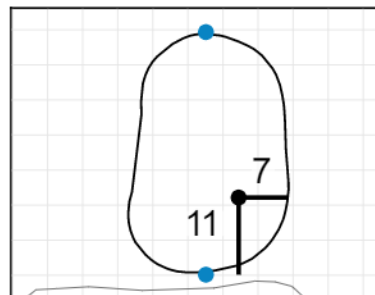

Green Depth  
**38**

**15**

Green Depth  
**33**

**4**

Green Depth  
**32**

**10**

Green Depth  
**32**

**16**

Green Depth  
**31**

**5**

Green Depth  
**35**

**11**

Green Depth  
**35**

**17**

Green Depth  
**36**

**6**

Green Depth  
**33**

**12**

Green Depth  
**35**

**18**

Green Depth  
**38**

**2019 U.S. Senior Women's Open**

**Pine Needles Lodge & Golf Club**

Each side of a complete square on the green represents 5 yards. / Blue dots represent green front and back.