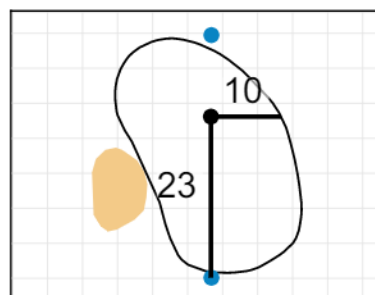

Green Depth  
**38**

**15**

Green Depth  
**33**

**4**

Green Depth  
**32**

**10**

Green Depth  
**32**

**16**

Green Depth  
**31**

**5**

Green Depth  
**35**

**11**

Green Depth  
**35**

**17**

Green Depth  
**36**

**6**

Green Depth  
**33**

**12**

Green Depth  
**35**

**18**

Green Depth  
**38**

**2019 U.S. Senior Women's Open**

**Pine Needles Lodge & Golf Club**

Each side of a complete square on the green represents 5 yards. / Blue dots represent green front and back.