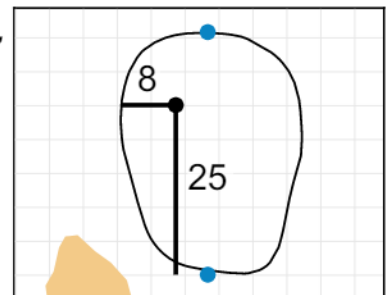

Green Depth  
**38**

**15**

Green Depth  
**33**

**4**

Green Depth  
**32**

**10**

Green Depth  
**32**

**16**

Green Depth  
**31**

**5**

Green Depth  
**35**

**11**

Green Depth  
**35**

**17**

Green Depth  
**36**

**6**

Green Depth  
**33**

**12**

Green Depth  
**35**

**18**

Green Depth  
**38**

**2019 U.S. Senior Women's Open**

**Pine Needles Lodge & Golf Club**

Each side of a complete square on the green represents 5 yards. / Blue dots represent green front and back.