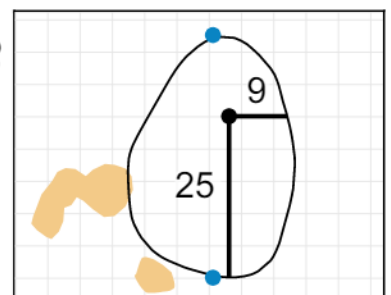

Green Depth  
**38**

**15**

Green Depth  
**33**

**4**

Green Depth  
**32**

**10**

Green Depth  
**32**

**16**

Green Depth  
**31**

**5**

Green Depth  
**35**

**11**

Green Depth  
**35**

**17**

Green Depth  
**36**

**6**

Green Depth  
**33**

**12**

Green Depth  
**35**

**18**

Green Depth  
**38**

**2019 U.S. Senior Women's Open**

**Pine Needles Lodge & Golf Club**

Each side of a complete square on the green represents 5 yards. / Blue dots represent green front and back.