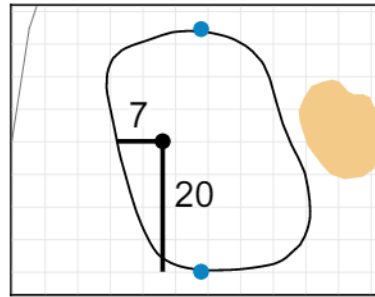

# Round 4 - Sunday, May 19th, 2019

**1**

Green Depth  
**36**

**7**

Green Depth  
**37**

**13**

Green Depth  
**42**

**2**

Green Depth  
**31**

**8**

Green Depth  
**33**

**14**

Green Depth  
**35**

**3**

Green Depth  
**31**

**9**

Green Depth  
**33**

**12**

Green Depth  
**35**

**18**

Green Depth  
**38**

**2019 U.S. Senior Women's Open**

**Pine Needles Lodge & Golf Club**

Each side of a complete square on the green represents 5 yards. / Blue dots represent green front and back.