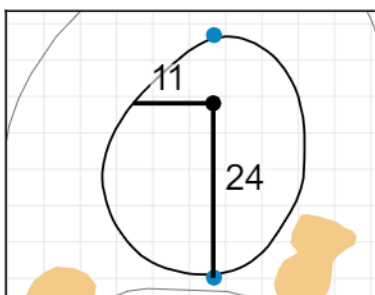

Green Depth  
**38**

**15**

Green Depth  
**33**

**4**

Green Depth  
**32**

**10**

Green Depth  
**32**

**16**

Green Depth  
**31**

**5**

Green Depth  
**35**

**11**

Green Depth  
**35**

**17**

Green Depth  
**36**

**6**

Green Depth  
**33**

**12**

Green Depth  
**35**

**18**

Green Depth  
**38**

**2019 U.S. Senior Women's Open**

**Pine Needles Lodge & Golf Club**

Each side of a complete square on the green represents 5 yards. / Blue dots represent green front and back.