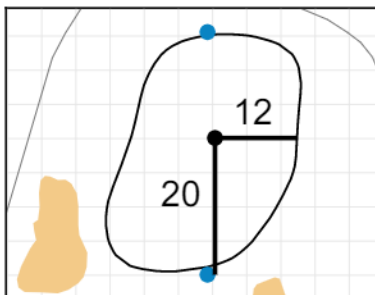

Green Depth  
**31**

**8**

Green Depth  
**33**

**14**

Green Depth  
**35**

**3**

Green Depth  
**31**

**9**

Green Depth  
**38**

**15**

Green Depth  
**33**

**4**

Green Depth  
**32**

**10**

Green Depth  
**32**

**16**

Green Depth  
**31**

**5**

Green Depth  
**35**

**11**

Green Depth  
**35**

**17**

Green Depth  
**36**

**6**

Green Depth  
**33**

**12**

Green Depth  
**35**

**18**

Green Depth  
**38**

**2019 U.S. Senior Women's Open**

**Pine Needles Lodge & Golf Club**

Each side of a complete square on the green represents 5 yards. / Blue dots represent green front and back.