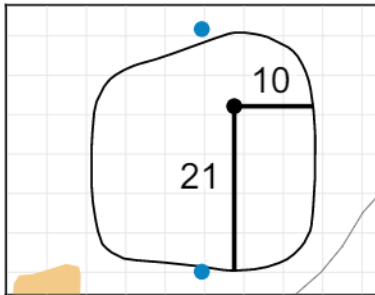

# Round 4 - Sunday, May 19th, 2019

**1**

Green Depth  
**36**

**7**

Green Depth  
**37**

**13**

Green Depth  
**42**

**2**

Green Depth  
**31**

**8**

Green Depth  
**33**

**14**

Green Depth  
**35**

**3**

Green Depth  
**31**

**9**

Green Depth  
**38**

**15**

Green Depth  
**33**

**4**

Green Depth  
**32**

**10**

Green Depth  
**32**

**16**

Green Depth  
**33**

**12**

Green Depth  
**35**

**18**

Green Depth  
**38**

**2019 U.S. Senior Women's Open**

**Pine Needles Lodge & Golf Club**

Each side of a complete square on the green represents 5 yards. / Blue dots represent green front and back.