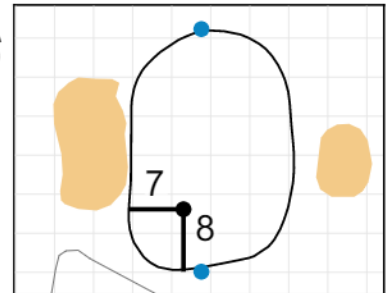

Green Depth  
**31**

**8**

Green Depth  
**33**

**14**

Green Depth  
**35**

**3**

Green Depth  
**31**

**9**

Green Depth  
**38**

**15**

Green Depth  
**33**

**4**

Green Depth  
**32**

**10**

Green Depth  
**32**

**16**

Green Depth  
**31**

**5**

Green Depth  
**35**

**11**

Green Depth  
**35**

**17**

Green Depth  
**36**

**6**

Green Depth  
**33**

**12**

Green Depth  
**35**

**18**

Green Depth  
**38**

**2019 U.S. Senior Women's Open**

**Pine Needles Lodge & Golf Club**

Each side of a complete square on the green represents 5 yards. / Blue dots represent green front and back.