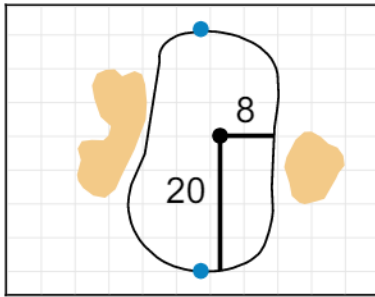

# Round 4 - Sunday, May 19th, 2019

**1**

Green Depth  
**36**

**7**

Green Depth  
**37**

**13**

Green Depth  
**42**

**2**

Green Depth  
**31**

**8**

Green Depth  
**33**

**14**

Green Depth  
**35**

**3**

Green Depth  
**31**

**9**

Green Depth  
**38**

**15**

Green Depth  
**33**

**4**

Green Depth  
**32**

**10**

Green Depth  
**32**

**16**

Green Depth  
**33**

**12**

Green Depth  
**35**

**18**

Green Depth  
**38**

**2019 U.S. Senior Women's Open**

**Pine Needles Lodge & Golf Club**

Each side of a complete square on the green represents 5 yards. / Blue dots represent green front and back.