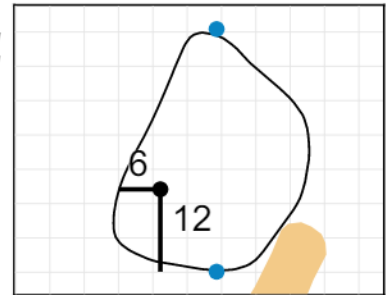

Green Depth  
**31**

**8**

Green Depth  
**33**

**14**

Green Depth  
**35**

**3**

Green Depth  
**31**

**9**

Green Depth  
**38**

**15**

Green Depth  
**33**

**4**

Green Depth  
**32**

**10**

Green Depth  
**32**

**16**

Green Depth  
**33**

**12**

Green Depth  
**35**

**18**

Green Depth  
**38**

**2019 U.S. Senior Women's Open**

**Pine Needles Lodge & Golf Club**

Each side of a complete square on the green represents 5 yards. / Blue dots represent green front and back.