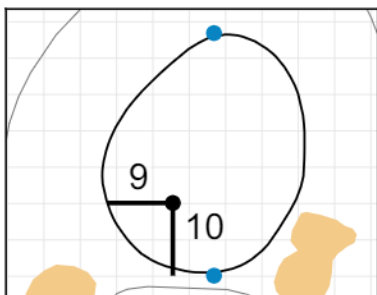

Green Depth
38

15

Green Depth
33

4

Green Depth
32

10

Green Depth
32

16

Green Depth
31

5

Green Depth
35

11

Green Depth
35

17

Green Depth
36

6

Green Depth
33

12

Green Depth
35

18

Green Depth
38

2019 U.S. Senior Women's Open

Pine Needles Lodge & Golf Club

Each side of a complete square on the green represents 5 yards. / Blue dots represent green front and back.