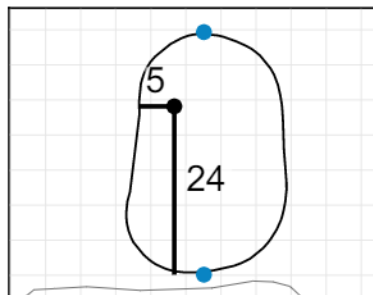

Green Depth
38

15

Green Depth
33

4

Green Depth
32

10

Green Depth
32

16

Green Depth
31

5

Green Depth
35

11

Green Depth
35

17

Green Depth
36

6

Green Depth
33

12

Green Depth
35

18

Green Depth
38

2019 U.S. Senior Women's Open

Pine Needles Lodge & Golf Club

Each side of a complete square on the green represents 5 yards. / Blue dots represent green front and back.