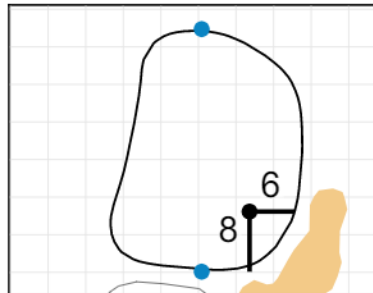

Green Depth
38

15

Green Depth
33

4

Green Depth
32

10

Green Depth
32

16

Green Depth
31

5

Green Depth
35

11

Green Depth
35

17

Green Depth
36

6

Green Depth
33

12

Green Depth
35

18

Green Depth
38

2019 U.S. Senior Women's Open

Pine Needles Lodge & Golf Club

Each side of a complete square on the green represents 5 yards. / Blue dots represent green front and back.