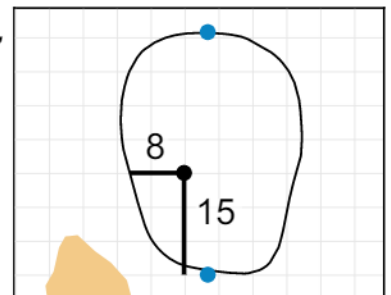

Green Depth
38

15

Green Depth
33

4

Green Depth
32

10

Green Depth
32

16

Green Depth
31

5

Green Depth
35

11

Green Depth
35

17

Green Depth
36

6

Green Depth
33

12

Green Depth
35

18

Green Depth
38

2019 U.S. Senior Women's Open

Pine Needles Lodge & Golf Club

Each side of a complete square on the green represents 5 yards. / Blue dots represent green front and back.