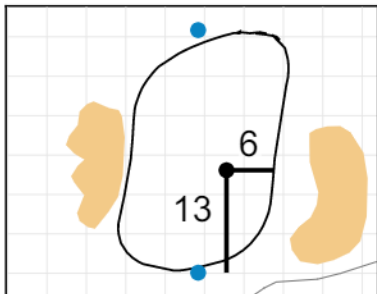

Green Depth
31

8

Green Depth
33

14

Green Depth
35

3

Green Depth
31

9

Green Depth
38

15

Green Depth
33

4

Green Depth
32

10

Green Depth
32

16

Green Depth
33

12

Green Depth
35

18

Green Depth
38

2019 U.S. Senior Women's Open

Pine Needles Lodge & Golf Club

Each side of a complete square on the green represents 5 yards. / Blue dots represent green front and back.