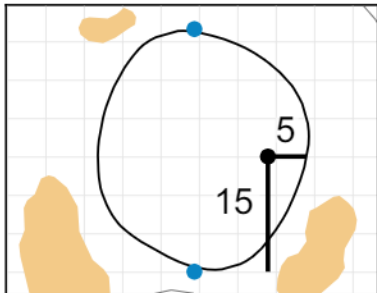

Green Depth
38

15

Green Depth
33

4

Green Depth
32

10

Green Depth
32

16

Green Depth
31

5

Green Depth
35

11

Green Depth
35

17

Green Depth
36

6

Green Depth
33

12

Green Depth
35

18

Green Depth
38

2019 U.S. Senior Women's Open

Pine Needles Lodge & Golf Club

Each side of a complete square on the green represents 5 yards. / Blue dots represent green front and back.