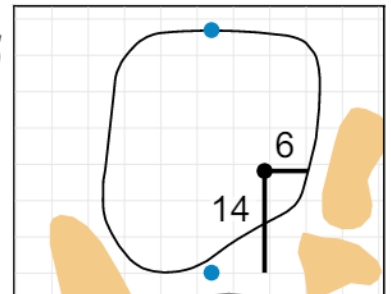

Green Depth
31

8

Green Depth
33

14

Green Depth
35

3

Green Depth
31

9

Green Depth
38

15

Green Depth
33

4

Green Depth
32

10

Green Depth
32

16

Green Depth
33

12

Green Depth
35

18

Green Depth
38

2019 U.S. Senior Women's Open

Pine Needles Lodge & Golf Club

Each side of a complete square on the green represents 5 yards. / Blue dots represent green front and back.