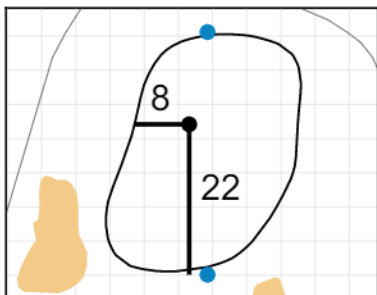

Green Depth
38

15

Green Depth
33

4

Green Depth
32

10

Green Depth
32

16

Green Depth
31

5

Green Depth
35

11

Green Depth
35

17

Green Depth
36

6

Green Depth
33

12

Green Depth
35

18

Green Depth
38

2019 U.S. Senior Women's Open

Pine Needles Lodge & Golf Club

Each side of a complete square on the green represents 5 yards. / Blue dots represent green front and back.