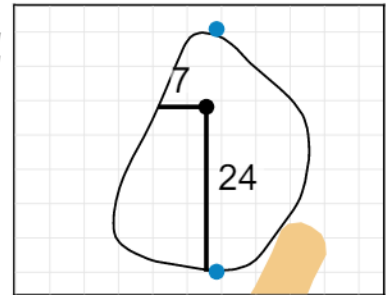

Green Depth
31

8

Green Depth
33

14

Green Depth
35

3

Green Depth
31

9

Green Depth
38

15

Green Depth
33

4

Green Depth
32

10

Green Depth
32

16

Green Depth
33

12

Green Depth
35

18

Green Depth
38

2019 U.S. Senior Women's Open

Pine Needles Lodge & Golf Club

Each side of a complete square on the green represents 5 yards. / Blue dots represent green front and back.