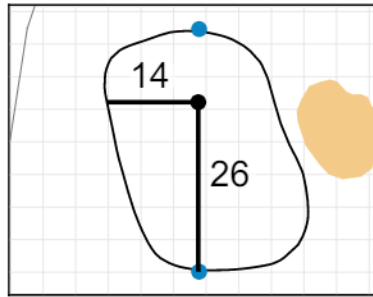

Round 3 - Saturday, May 18th, 2019

1

Green Depth
36

7

Green Depth
37

13

Green Depth
42

2

Green Depth
31

8

Green Depth
33

14

Green Depth
35

3

Green Depth
31

9

Green Depth
38

15

Green Depth
33

4

Green Depth
32

10

Green Depth
32

16

Green Depth
33

12

Green Depth
35

18

Green Depth
38

2019 U.S. Senior Women's Open

Pine Needles Lodge & Golf Club

Each side of a complete square on the green represents 5 yards. / Blue dots represent green front and back.