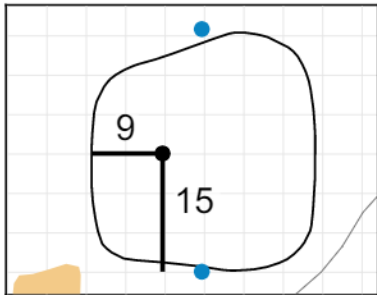

Round 3 - Saturday, May 18th, 2019

1

Green Depth
36

7

Green Depth
37

13

Green Depth
42

2

Green Depth
31

8

Green Depth
33

14

Green Depth
35

3

Green Depth
31

9

Green Depth
38

15

Green Depth
33

4

Green Depth
32

10

Green Depth
32

16

Green Depth
33

12

Green Depth
35

18

Green Depth
38

2019 U.S. Senior Women's Open

Pine Needles Lodge & Golf Club

Each side of a complete square on the green represents 5 yards. / Blue dots represent green front and back.