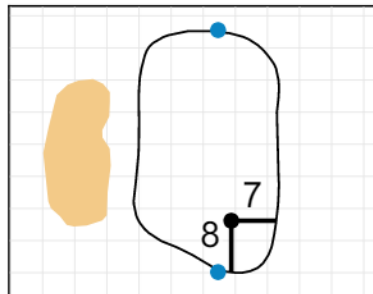

Green Depth
31

8

Green Depth
33

14

Green Depth
35

3

Green Depth
31

9

Green Depth
38

15

Green Depth
33

4

Green Depth
32

10

Green Depth
32

16

Green Depth
33

12

Green Depth
35

18

Green Depth
38

2019 U.S. Senior Women's Open

Pine Needles Lodge & Golf Club

Each side of a complete square on the green represents 5 yards. / Blue dots represent green front and back.