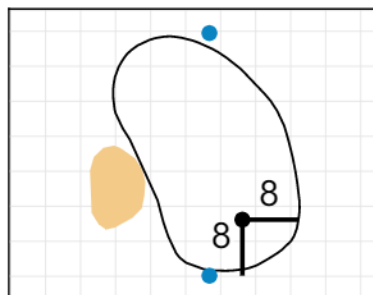

Green Depth
38

15

Green Depth
33

4

Green Depth
32

10

Green Depth
32

16

Green Depth
31

5

Green Depth
35

11

Green Depth
35

17

Green Depth
36

6

Green Depth
33

12

Green Depth
35

18

Green Depth
38

2019 U.S. Senior Women's Open

Pine Needles Lodge & Golf Club

Each side of a complete square on the green represents 5 yards. / Blue dots represent green front and back.