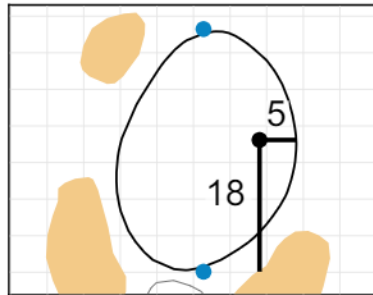

Round 3 - Saturday, May 18th, 2019

1

Green Depth
36

7

Green Depth
37

13

Green Depth
42

2

Green Depth
31

8

Green Depth
33

14

Green Depth
35

3

Green Depth
31

9

Green Depth
38

15

Green Depth
33

4

Green Depth
32

10

Green Depth
32

16

Green Depth
33

12

Green Depth
35

18

Green Depth
38

2019 U.S. Senior Women's Open

Pine Needles Lodge & Golf Club

Each side of a complete square on the green represents 5 yards. / Blue dots represent green front and back.