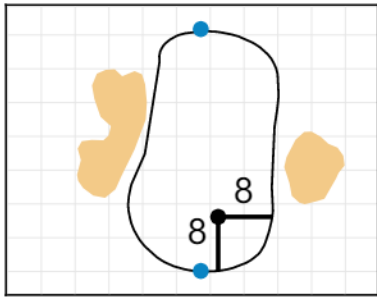

Round 3 - Saturday, May 18th, 2019

1

Green Depth
36

7

Green Depth
37

13

Green Depth
42

2

Green Depth
31

8

Green Depth
33

14

Green Depth
35

3

Green Depth
31

9

Green Depth
38

15

Green Depth
33

4

Green Depth
32

10

Green Depth
32

16

Green Depth
33

12

Green Depth
35

18

Green Depth
38

2019 U.S. Senior Women's Open

Pine Needles Lodge & Golf Club

Each side of a complete square on the green represents 5 yards. / Blue dots represent green front and back.