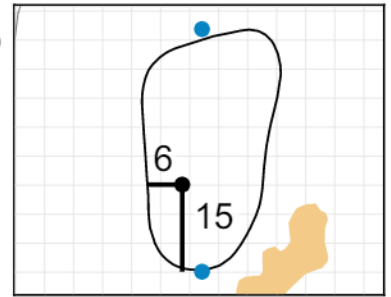

Round 3 - Saturday, May 18th, 2019

1

Green Depth
36

7

Green Depth
37

13

Green Depth
42

2

Green Depth
31

8

Green Depth
33

14

Green Depth
35

3

Green Depth
31

9

Green Depth
38

15

Green Depth
33

4

Green Depth
32

10

Green Depth
32

16

Green Depth
33

12

Green Depth
35

18

Green Depth
38

2019 U.S. Senior Women's Open

Pine Needles Lodge & Golf Club

Each side of a complete square on the green represents 5 yards. / Blue dots represent green front and back.