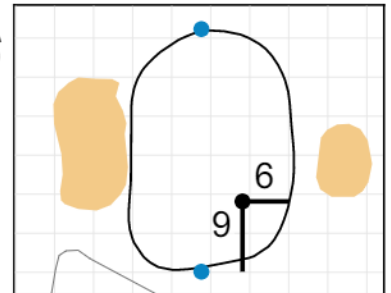

Green Depth
38

15

Green Depth
33

4

Green Depth
32

10

Green Depth
32

16

Green Depth
31

5

Green Depth
35

11

Green Depth
35

17

Green Depth
36

6

Green Depth
33

12

Green Depth
35

18

Green Depth
38

2019 U.S. Senior Women's Open

Pine Needles Lodge & Golf Club

Each side of a complete square on the green represents 5 yards. / Blue dots represent green front and back.