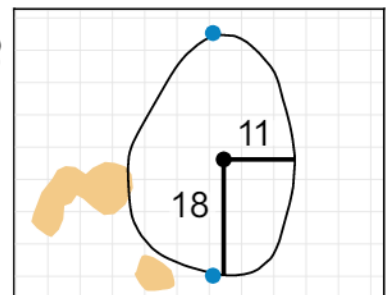

Green Depth
31

5

Green Depth
35

11

Green Depth
35

17

Green Depth
36

6

Green Depth
33

12

Green Depth
35

18

Green Depth
38

2019 U.S. Senior Women's Open

Pine Needles Lodge & Golf Club

Each side of a complete square on the green represents 5 yards. / Blue dots represent green front and back.