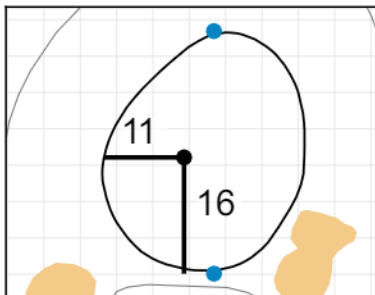

Green Depth
33

2019 U.S. Senior Women's Open

7