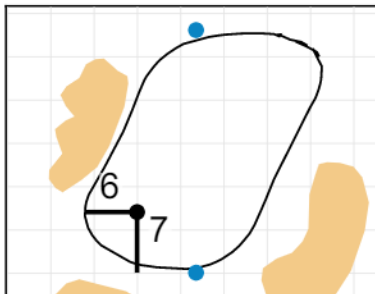

Round 2 - Friday, May 17th, 2019

1

Green Depth
36

2

Green Depth
31

3

Green Depth
28

4

Green Depth
32

5

Green Depth
35

6

Green Depth
33

2019 U.S. Senior Women's Open

7

Green Depth
37

Green Depth
33

16

Green Depth
31

17

Green Depth
36

18

Green Depth
38

Each side of a complete square on the green represents 5 yards. / Blue dots represent green front and back.