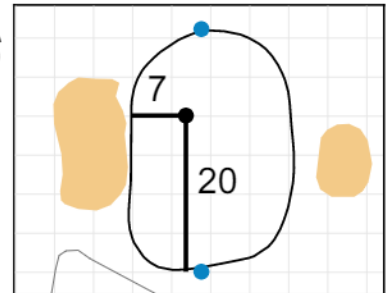

8

Green Depth
33

9

Green Depth
38

10

Green Depth
32

11

Green Depth
35

12

Green Depth
35

Pine Needles Lodge & Golf Club

13

Green Depth
42

14

Green Depth
35

15

Green Depth
33

16

Green Depth
31

17

Green Depth
36

18

Green Depth
38

Each side of a complete square on the green represents 5 yards. / Blue dots represent green front and back.