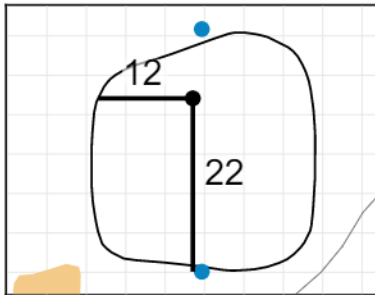

Round 2 - Friday, May 17th, 2019

1

Green Depth
36

2

Green Depth
31

3

Green Depth
28

4

Green Depth
33

16

Green Depth
31

17

Green Depth
36

18

Green Depth
38

Each side of a complete square on the green represents 5 yards. / Blue dots represent green front and back.