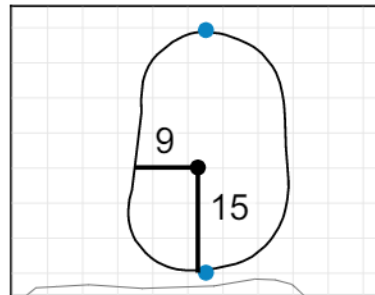

8

Green Depth
33

9

Green Depth
38

10

Green Depth
32

11

Green Depth
35

12

Green Depth
35

Pine Needles Lodge & Golf Club

13

Green Depth
42

14

Green Depth
35

15

Green Depth
33

16

Green Depth
31

17

Green Depth
36

18

Green Depth
38

Each side of a complete square on the green represents 5 yards. / Blue dots represent green front and back.