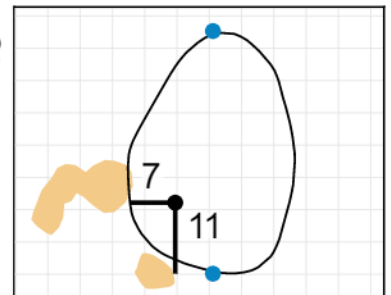

12

Green Depth
35

Pine Needles Lodge & Golf Club

13

Green Depth
42

14

Green Depth
35

15

Green Depth
33

16

Green Depth
31

17

Green Depth
36

18

Green Depth
38

Each side of a complete square on the green represents 5 yards. / Blue dots represent green front and back.