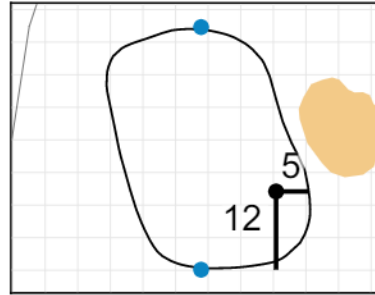

Green Depth
32

5

Green Depth
35

6

Green Depth
33

2019 U.S. Senior Women's Open

7

Green Depth
37

8

Green Depth
33

9

Green Depth
38

10

Green Depth
32

11

Green Depth
35

Green Depth
33

16

Green Depth
31

17

Green Depth
36

18

Green Depth
38

Each side of a complete square on the green represents 5 yards. / Blue dots represent green front and back.