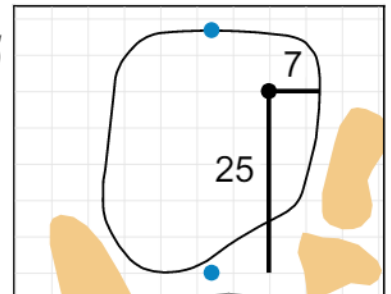

8

Green Depth
33

9

Green Depth
38

10

Green Depth
32

11

Green Depth
35

12

Green Depth
35

Pine Needles Lodge & Golf Club

13

Green Depth
42

14

Green Depth
35

15

Green Depth
33

16

Green Depth
31

17

Green Depth
36

18

Green Depth
38

Each side of a complete square on the green represents 5 yards. / Blue dots represent green front and back.