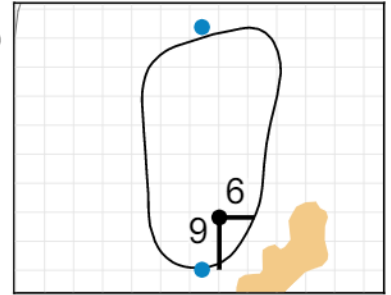

8

Green Depth
33

9

Green Depth
38

10

Green Depth
32

11

Green Depth
35

12

Green Depth
35

Pine Needles Lodge & Golf Club

13

Green Depth
42

14

Green Depth
35

15

Green Depth
33

16

Green Depth
31

17

Green Depth
36

18

Green Depth
38

Each side of a complete square on the green represents 5 yards. / Blue dots represent green front and back.