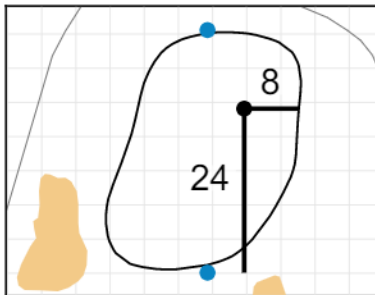

Green Depth
35

6