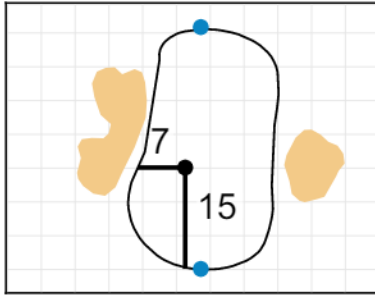

Round 2 - Friday, May 17th, 2019

1

Green Depth
36

2

Green Depth
31

3

Green Depth
28

4

Green Depth
32

5

Green Depth
35

6

Green Depth
33

2019 U.S. Senior Women's Open

7

Green Depth
37

12

Green Depth
35

Pine Needles Lodge & Golf Club

13

Green Depth
42

14

Green Depth
35

15

Green Depth
33

16

Green Depth
31

17

Green Depth
36

18

Green Depth
38

Each side of a complete square on the green represents 5 yards. / Blue dots represent green front and back.