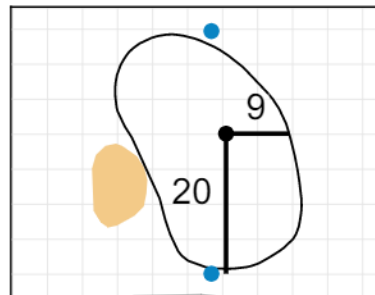

8

Green Depth
33

9

Green Depth
38

10

Green Depth
32

11

Green Depth
35

12

Green Depth
35

Pine Needles Lodge & Golf Club

13

Green Depth
42

14

Green Depth
35

15

Green Depth
33

16

Green Depth
31

17

Green Depth
36

18

Green Depth
38

Each side of a complete square on the green represents 5 yards. / Blue dots represent green front and back.