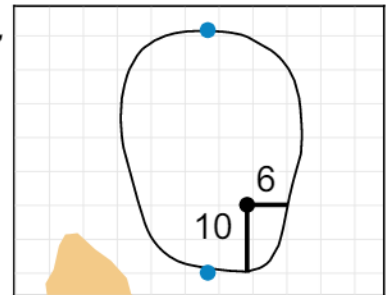

12

Green Depth
35

Pine Needles Lodge & Golf Club

13

Green Depth
42

14

Green Depth
35

15

Green Depth
33

16

Green Depth
31

17

Green Depth
36

18

Green Depth
38

Each side of a complete square on the green represents 5 yards. / Blue dots represent green front and back.