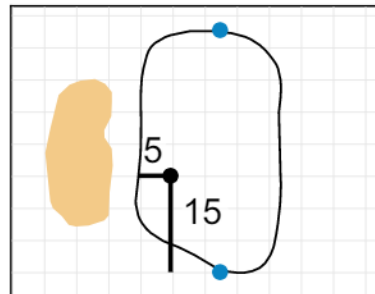

Green Depth
32

5

Green Depth
35

6

Green Depth
33

2019 U.S. Senior Women's Open

7

Green Depth
37

8

Green Depth
33

9

Green Depth
38

10

Green Depth
32

11

Green Depth
35

Green Depth
33

16

Green Depth
31

17

Green Depth
36

18

Green Depth
38

Each side of a complete square on the green represents 5 yards. / Blue dots represent green front and back.