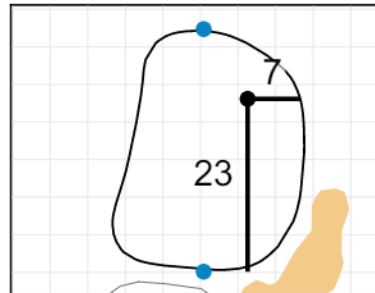

8

Green Depth
33

9

Green Depth
38

10

Green Depth
32

11

Green Depth
35

12

Green Depth
35

Pine Needles Lodge & Golf Club

13

Green Depth
42

14

Green Depth
35

15

Green Depth
33

16

Green Depth
31

17

Green Depth
36

18

Green Depth
38

Each side of a complete square on the green represents 5 yards. / Blue dots represent green front and back.