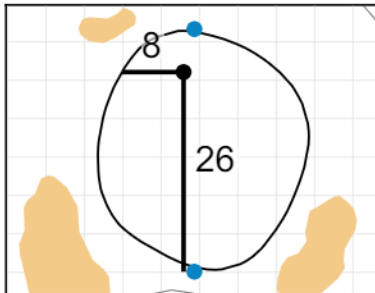

Round 2 - Friday, May 17th, 2019

1

Green Depth
36

2

Green Depth
31

3

Green Depth
28

4

Green Depth
32

5

Green Depth
35

6

Green Depth
33

2019 U.S. Senior Women's Open

7

Green Depth
37

Green Depth
33

16

Green Depth
31

17

Green Depth
36

18

Green Depth
38

Each side of a complete square on the green represents 5 yards. / Blue dots represent green front and back.