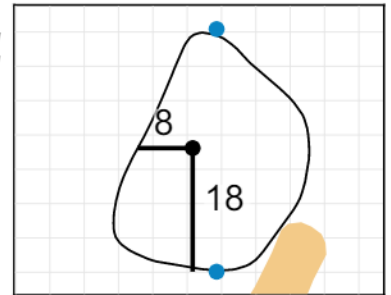

8

Green Depth
33

9

Green Depth
38

10

Green Depth
32

11

Green Depth
35

12

Green Depth
35

Pine Needles Lodge & Golf Club

13

Green Depth
42

14

Green Depth
35

15

Green Depth
33

16

Green Depth
31

17

Green Depth
36

18

Green Depth
38

Each side of a complete square on the green represents 5 yards. / Blue dots represent green front and back.