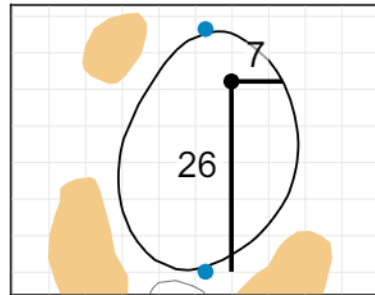

Green Depth
32

5

Green Depth
35

6

Green Depth
33

2019 U.S. Senior Women's Open

7

Green Depth
37

8

Green Depth
33

9

Green Depth
38

10

Green Depth
32

11

Green Depth
35

Green Depth
33

16

Green Depth
31

17

Green Depth
36

18

Green Depth
38

Each side of a complete square on the green represents 5 yards. / Blue dots represent green front and back.