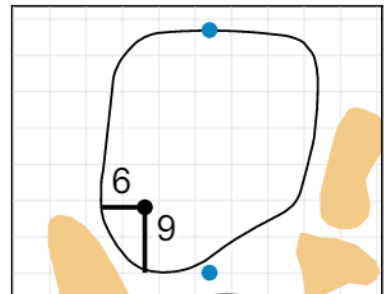

Green Depth
31

8

Green Depth
33

14

Green Depth
35

3

Green Depth
28

9

Green Depth
38

15

Green Depth
33

4

Green Depth
32

10

Green Depth
32

16

Green Depth
33

12

Green Depth
35

18

Green Depth
38

2019 U.S. Senior Women's Open

Pine Needles Lodge & Golf Club

Each side of a complete square on the green represents 5 yards. / Blue dots represent green front and back.