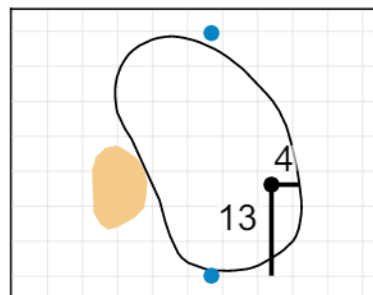

Green Depth
38

15

Green Depth
33

4

Green Depth
32

10

Green Depth
32

16

Green Depth
31

5

Green Depth
35

11

Green Depth
35

17

Green Depth
36

6

Green Depth
33

12

Green Depth
35

18

Green Depth
38

2019 U.S. Senior Women's Open

Pine Needles Lodge & Golf Club

Each side of a complete square on the green represents 5 yards. / Blue dots represent green front and back.