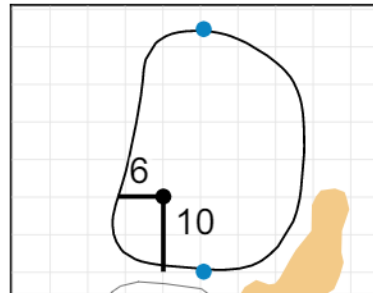

Green Depth
38

15

Green Depth
33

4

Green Depth
32

10

Green Depth
32

16

Green Depth
31

5

Green Depth
35

11

Green Depth
35

17

Green Depth
36

6

Green Depth
33

12

Green Depth
35

18

Green Depth
38

2019 U.S. Senior Women's Open

Pine Needles Lodge & Golf Club

Each side of a complete square on the green represents 5 yards. / Blue dots represent green front and back.