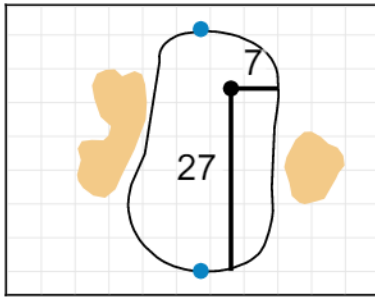

Round 1 - Thursday, May 16th, 2019

1

Green Depth
36

7

Green Depth
37

13

Green Depth
42

2

Green Depth
31

8

Green Depth
33

14

Green Depth
35

3

Green Depth
28

9

Green Depth
38

15

Green Depth
33

4

Green Depth
32

10

Green Depth
32

16

Green Depth
33

12

Green Depth
35

18

Green Depth
38

2019 U.S. Senior Women's Open

Pine Needles Lodge & Golf Club

Each side of a complete square on the green represents 5 yards. / Blue dots represent green front and back.