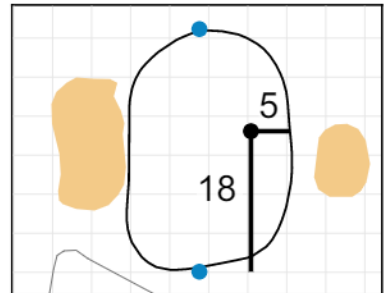

Green Depth
31

8

Green Depth
33

14

Green Depth
35

3

Green Depth
28

9

Green Depth
38

15

Green Depth
33

4

Green Depth
32

10

Green Depth
32

16

Green Depth
31

5

Green Depth
35

11

Green Depth
35

17

Green Depth
36

6

Green Depth
33

12

Green Depth
35

18

Green Depth
38

2019 U.S. Senior Women's Open

Pine Needles Lodge & Golf Club

Each side of a complete square on the green represents 5 yards. / Blue dots represent green front and back.