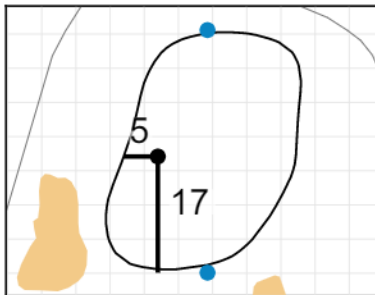

Green Depth
38

15

Green Depth
33

4

Green Depth
32

10

Green Depth
32

16

Green Depth
31

5

Green Depth
35

11

Green Depth
35

17

Green Depth
36

6

Green Depth
33

12

Green Depth
35

18

Green Depth
38

2019 U.S. Senior Women's Open

Pine Needles Lodge & Golf Club

Each side of a complete square on the green represents 5 yards. / Blue dots represent green front and back.