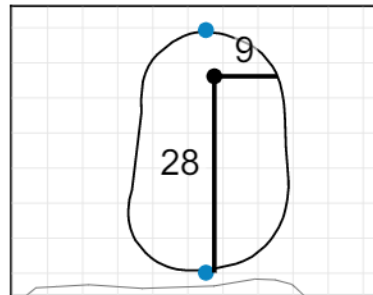

Green Depth
38

15

Green Depth
33

4

Green Depth
32

10

Green Depth
32

16

Green Depth
31

5

Green Depth
35

11

Green Depth
35

17

Green Depth
36

6

Green Depth
33

12

Green Depth
35

18

Green Depth
38

2019 U.S. Senior Women's Open

Pine Needles Lodge & Golf Club

Each side of a complete square on the green represents 5 yards. / Blue dots represent green front and back.