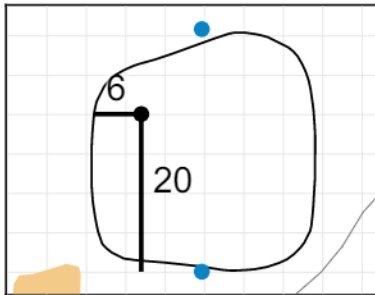

Round 1 - Thursday, May 16th, 2019

1

Green Depth
36

7

Green Depth
37

13

Green Depth
42

2

Green Depth
31

8

Green Depth
33

14

Green Depth
35

3

Green Depth
28

9

Green Depth
33

12

Green Depth
35

18

Green Depth
38

2019 U.S. Senior Women's Open

Pine Needles Lodge & Golf Club

Each side of a complete square on the green represents 5 yards. / Blue dots represent green front and back.