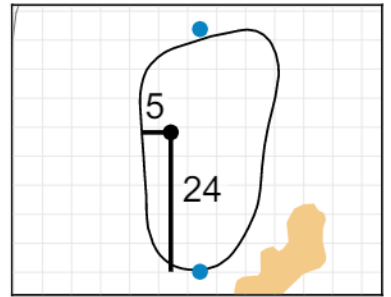

Round 1 - Thursday, May 16th, 2019

1

Green Depth
36

7

Green Depth
37

13

Green Depth
42

2

Green Depth
31

8

Green Depth
33

14

Green Depth
35

3

Green Depth
28

9

Green Depth
38

15

Green Depth
33

4

Green Depth
32

10

Green Depth
32

16

Green Depth
33

12

Green Depth
35

18

Green Depth
38

2019 U.S. Senior Women's Open

Pine Needles Lodge & Golf Club

Each side of a complete square on the green represents 5 yards. / Blue dots represent green front and back.