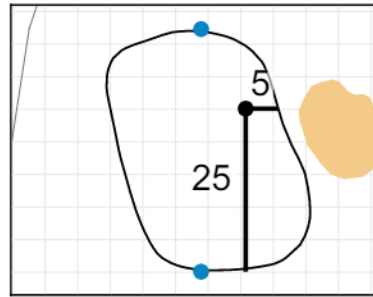

Round 1 - Thursday, May 16th, 2019

1

Green Depth
36

7

Green Depth
37

13

Green Depth
42

2

Green Depth
31

8

Green Depth
33

14

Green Depth
35

3

Green Depth
28

9

Green Depth
33

12

Green Depth
35

18

Green Depth
38

2019 U.S. Senior Women's Open

Pine Needles Lodge & Golf Club

Each side of a complete square on the green represents 5 yards. / Blue dots represent green front and back.