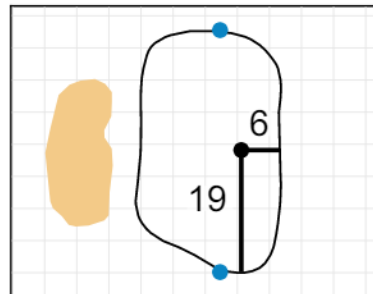

Green Depth
31

8

Green Depth
33

14

Green Depth
35

3

Green Depth
28

9

Green Depth
38

15

Green Depth
33

4

Green Depth
32

10

Green Depth
32

16

Green Depth
33

12

Green Depth
35

18

Green Depth
38

2019 U.S. Senior Women's Open

Pine Needles Lodge & Golf Club

Each side of a complete square on the green represents 5 yards. / Blue dots represent green front and back.