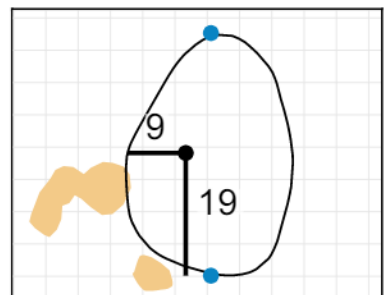

Green Depth
31

5

Green Depth
35

11

Green Depth
35

17

Green Depth
36

6

Green Depth
33

12

Green Depth
35

18

Green Depth
38

2019 U.S. Senior Women's Open

Pine Needles Lodge & Golf Club

Each side of a complete square on the green represents 5 yards. / Blue dots represent green front and back.