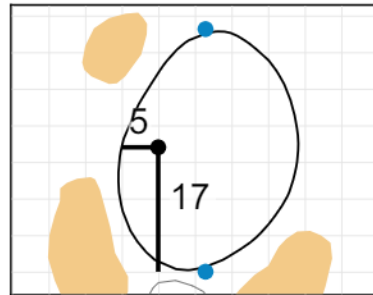

Round 1 - Thursday, May 16th, 2019

1

Green Depth
36

7

Green Depth
37

13

Green Depth
42

2

Green Depth
31

8

Green Depth
33

14

Green Depth
35

3

Green Depth
28

9

Green Depth
38

15

Green Depth
33

4

Green Depth
32

10

Green Depth
32

16

Green Depth
33

12

Green Depth
35

18

Green Depth
38

2019 U.S. Senior Women's Open

Pine Needles Lodge & Golf Club

Each side of a complete square on the green represents 5 yards. / Blue dots represent green front and back.