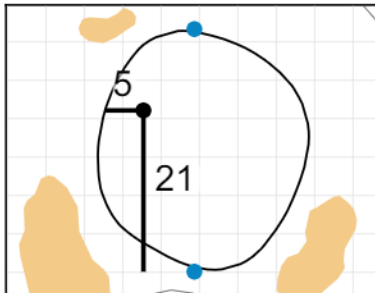

Green Depth
38

15

Green Depth
33

4

Green Depth
32

10

Green Depth
32

16

Green Depth
31

5

Green Depth
35

11

Green Depth
35

17

Green Depth
36

6

Green Depth
33

12

Green Depth
35

18

Green Depth
38

2019 U.S. Senior Women's Open

Pine Needles Lodge & Golf Club

Each side of a complete square on the green represents 5 yards. / Blue dots represent green front and back.