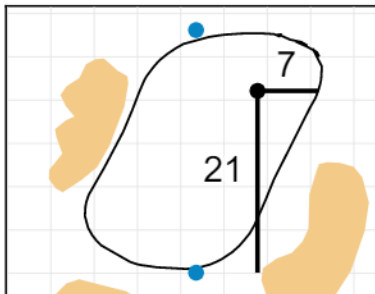

Green Depth
31

8

Green Depth
33

14

Green Depth
35

3

Green Depth
28

9

Green Depth
38

15

Green Depth
33

4

Green Depth
32

10

Green Depth
32

16

Green Depth
33

12

Green Depth
35

18

Green Depth
38

2019 U.S. Senior Women's Open

Pine Needles Lodge & Golf Club

Each side of a complete square on the green represents 5 yards. / Blue dots represent green front and back.