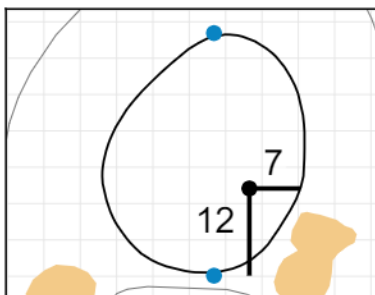

Green Depth
38

15

Green Depth
33

4

Green Depth
32

10

Green Depth
32

16

Green Depth
31

5

Green Depth
35

11

Green Depth
35

17

Green Depth
36

6

Green Depth
33

12

Green Depth
35

18

Green Depth
38

2019 U.S. Senior Women's Open

Pine Needles Lodge & Golf Club

Each side of a complete square on the green represents 5 yards. / Blue dots represent green front and back.