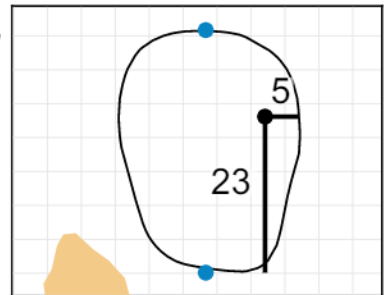

Green Depth
38

15

Green Depth
33

4

Green Depth
32

10

Green Depth
32

16

Green Depth
31

5

Green Depth
35

11

Green Depth
35

17

Green Depth
36

6

Green Depth
33

12

Green Depth
35

18

Green Depth
38

2019 U.S. Senior Women's Open

Pine Needles Lodge & Golf Club

Each side of a complete square on the green represents 5 yards. / Blue dots represent green front and back.